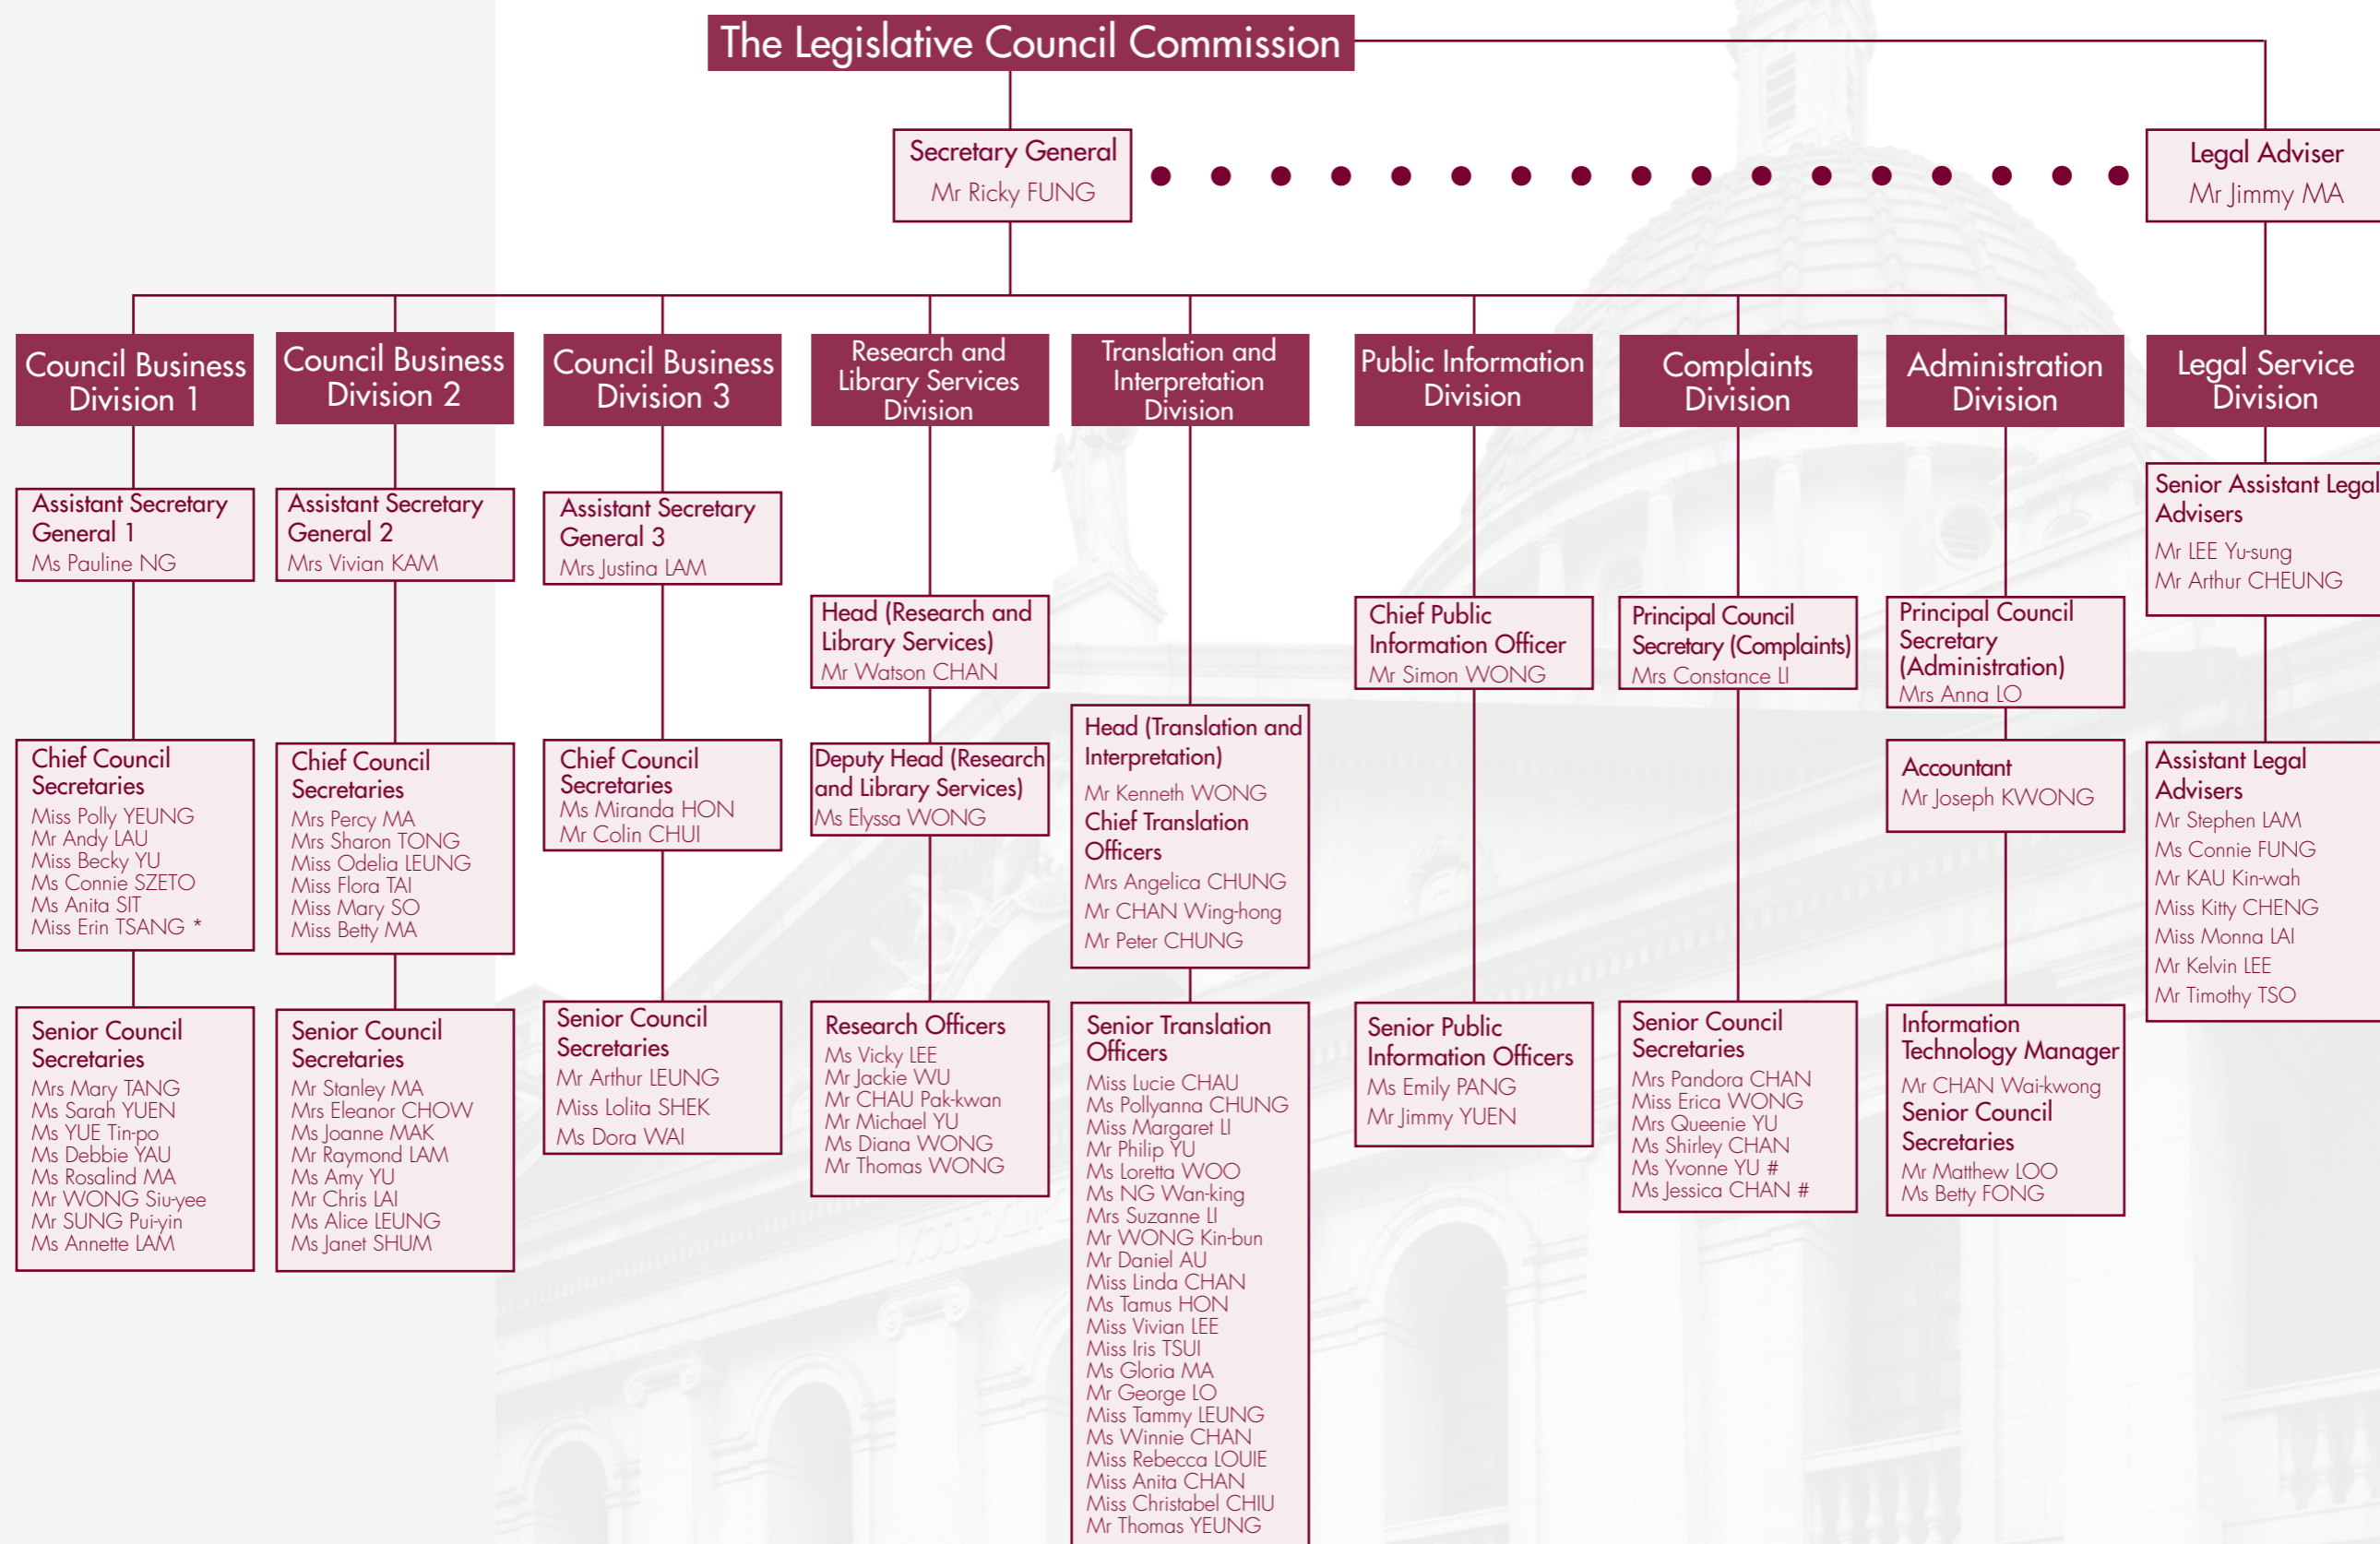

# ORGANIZATION CHART OF THE LEGISLATIVE COUNCIL SECRETARIAT (as at 30 September 2007)

\* Acting up the full duties of a Chief Council Secretary post

# Each doubling up 50% of the duties of a Senior Council Secretary post