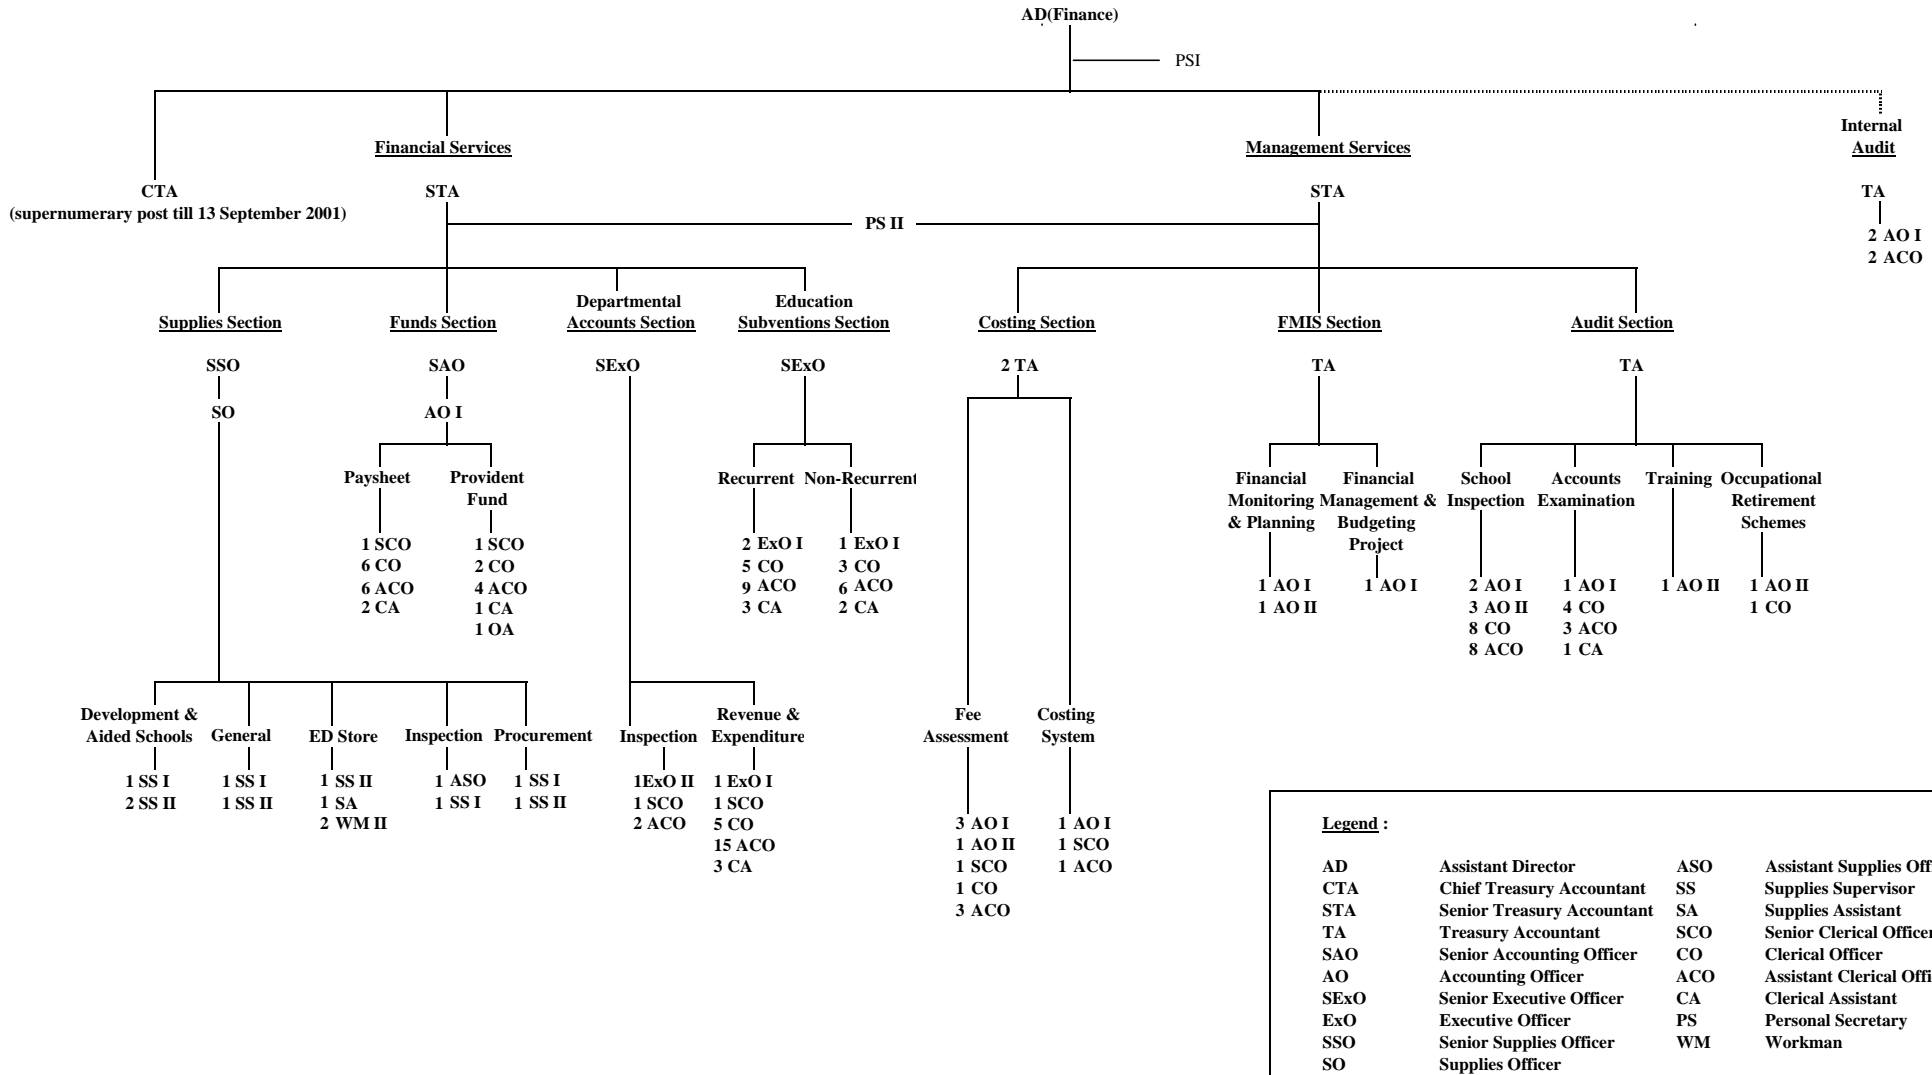

**Existing Organisation Chart of Finance Division, Education Department**

**Legend :**

AD	Assistant Director	ASO	Assistant Supplies Officer
CTA	Chief Treasury Accountant	SS	Supplies Supervisor
STA	Senior Treasury Accountant	SA	Supplies Assistant
TA	Treasury Accountant	SCO	Senior Clerical Officer
SAO	Senior Accounting Officer	CO	Clerical Officer
AO	Accounting Officer	ACO	Assistant Clerical Officer
SExO	Senior Executive Officer	CA	Clerical Assistant
ExO	Executive Officer	PS	Personal Secretary
SSO	Senior Supplies Officer	WM	Workman
SO	Supplies Officer		