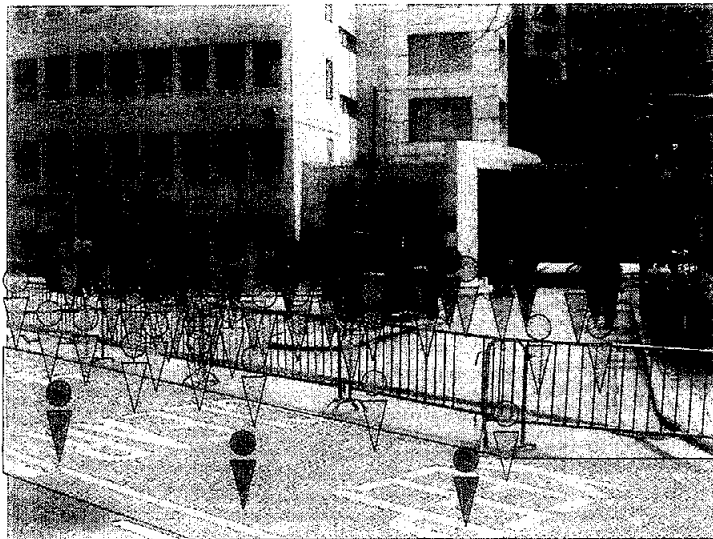

炮台里

CGO West Wing

West Gate

DPA (Eastbound)
記者採訪區
(東行線)

DPAA (Pavement)
示威區(行人路)

Main Gate

CGO Main Wing

Legend

- Police cordon line during removal action
- +++++ Mills barriers
- ▶ Removal route
- Protesters o/s CGO
- ☆ Press
- /// DPAA
- //// DPA

Photo A1 - Main Gate, CGO

Photo B1 - Setting of mills barriers

Photo A2 - Main Gate, CGO