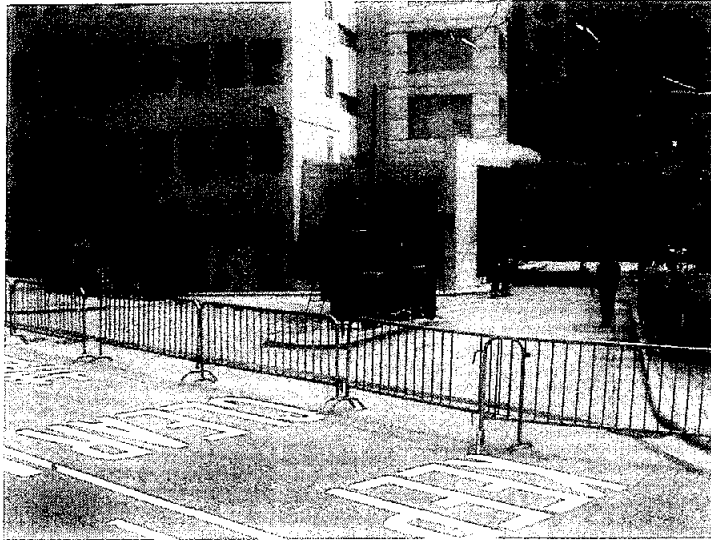

炮台里

CGO West Wing

West Gate

DPA (Eastbound)
記者採訪區
(東行線)

DPAA (Pavement)
示威區(行人路)

Main Gate

CGO Main Wing

Legend

- Police cordon line during removal action
- +++++ Mills barriers
- ▶ Removal route
- Protesters o/s CGO
- ☆ Press
- /// DPAA
- //// DPA

Photo A1 - Main Gate, CGO

Photo B1 - Setting of mills barriers

Photo A2 - Main Gate, CGO