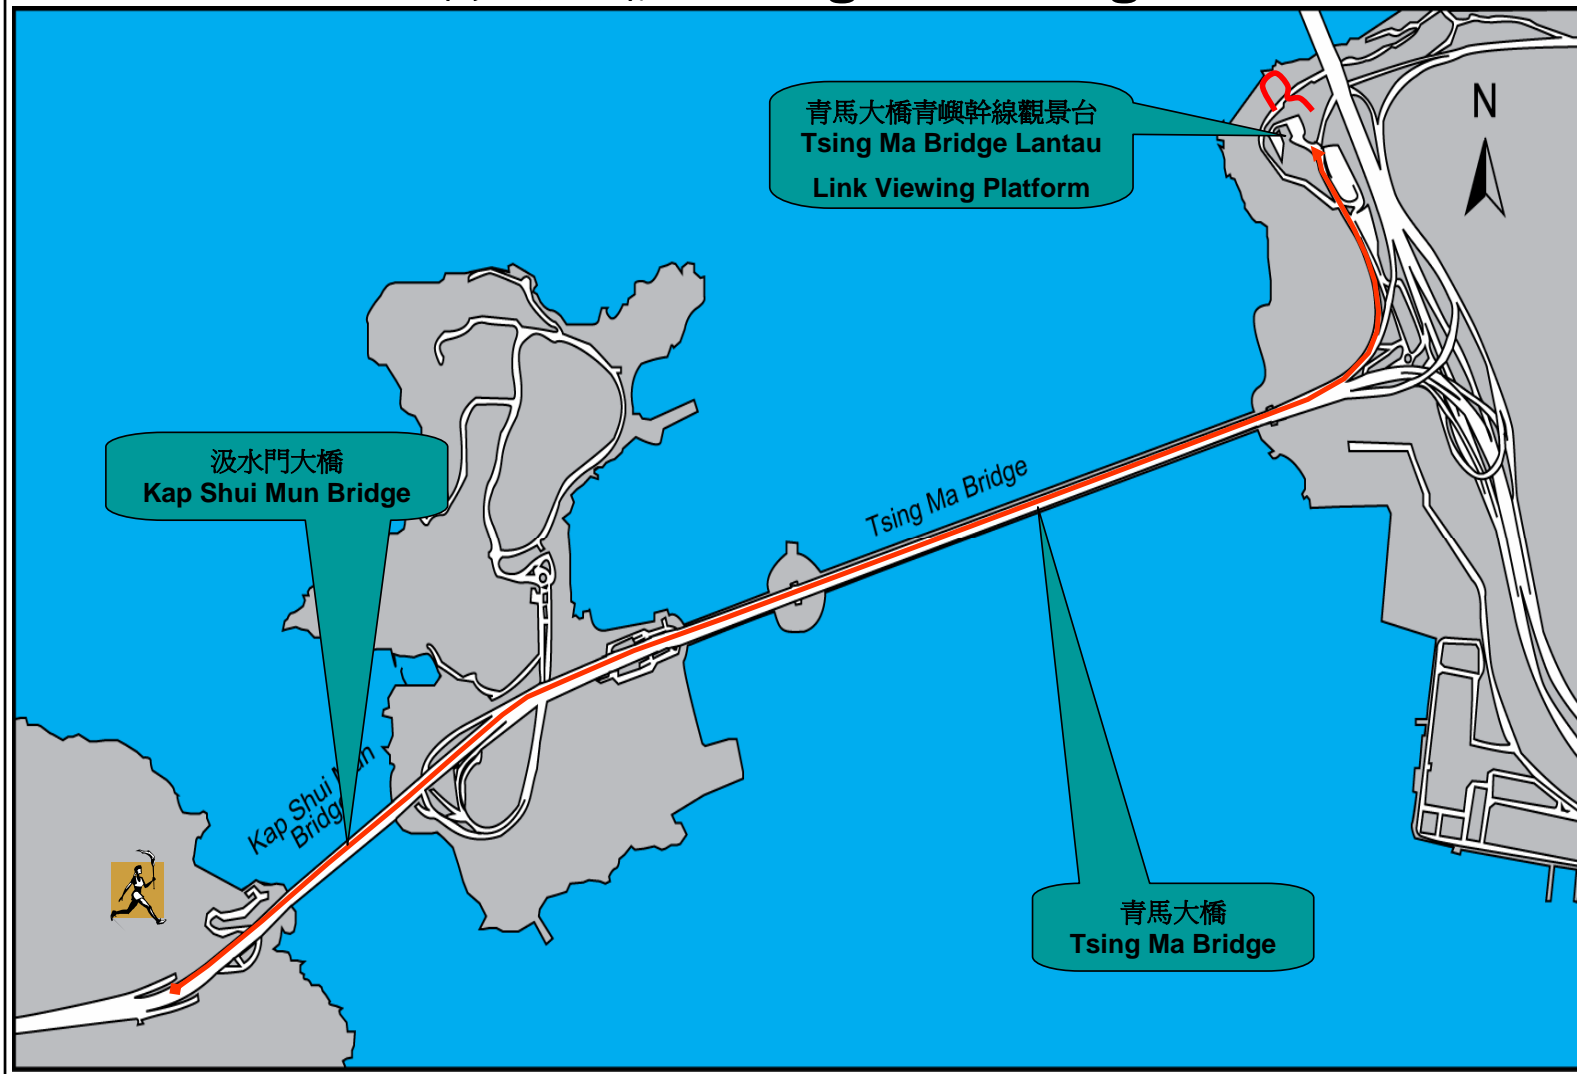

The poster features a red and white color scheme. At the top, a stylized torch is shown in red, with the Beijing 2008 Olympic logo and the slogan "Light the Passion Share the Dream" in English. The Chinese slogan "点燃激情 传递梦想" is written in white calligraphy. A vertical banner on the left side contains the slogan in Chinese and English, along with the Olympic rings. The central focus is a hand holding a torch, with the slogan "北京 2008 奧運會香港區火炬接力" and "Beijing 2008 Olympic Torch Relay In Hong Kong 2.5.2008" prominently displayed. The Beijing 2008 Olympic logo is also present on the right side.

北京 2008 奧運會香港區火炬接力
Beijing 2008 Olympic Torch Relay
In Hong Kong
2.5.2008

路線圖 Routing

青馬大橋 Tsing Ma Bridge

馬術場地及沙田馬場 Equestrian Venue and Shatin Racecourse

尖沙咀 Tsim Sha Tsui

紅磡繞道
Hung Hom
Bypass

尖沙咀海濱公園
TST East
Promenade

九龍公眾碼頭
Kowloon
Public Pier

星光大道
Avenue of
Stars

完

The End