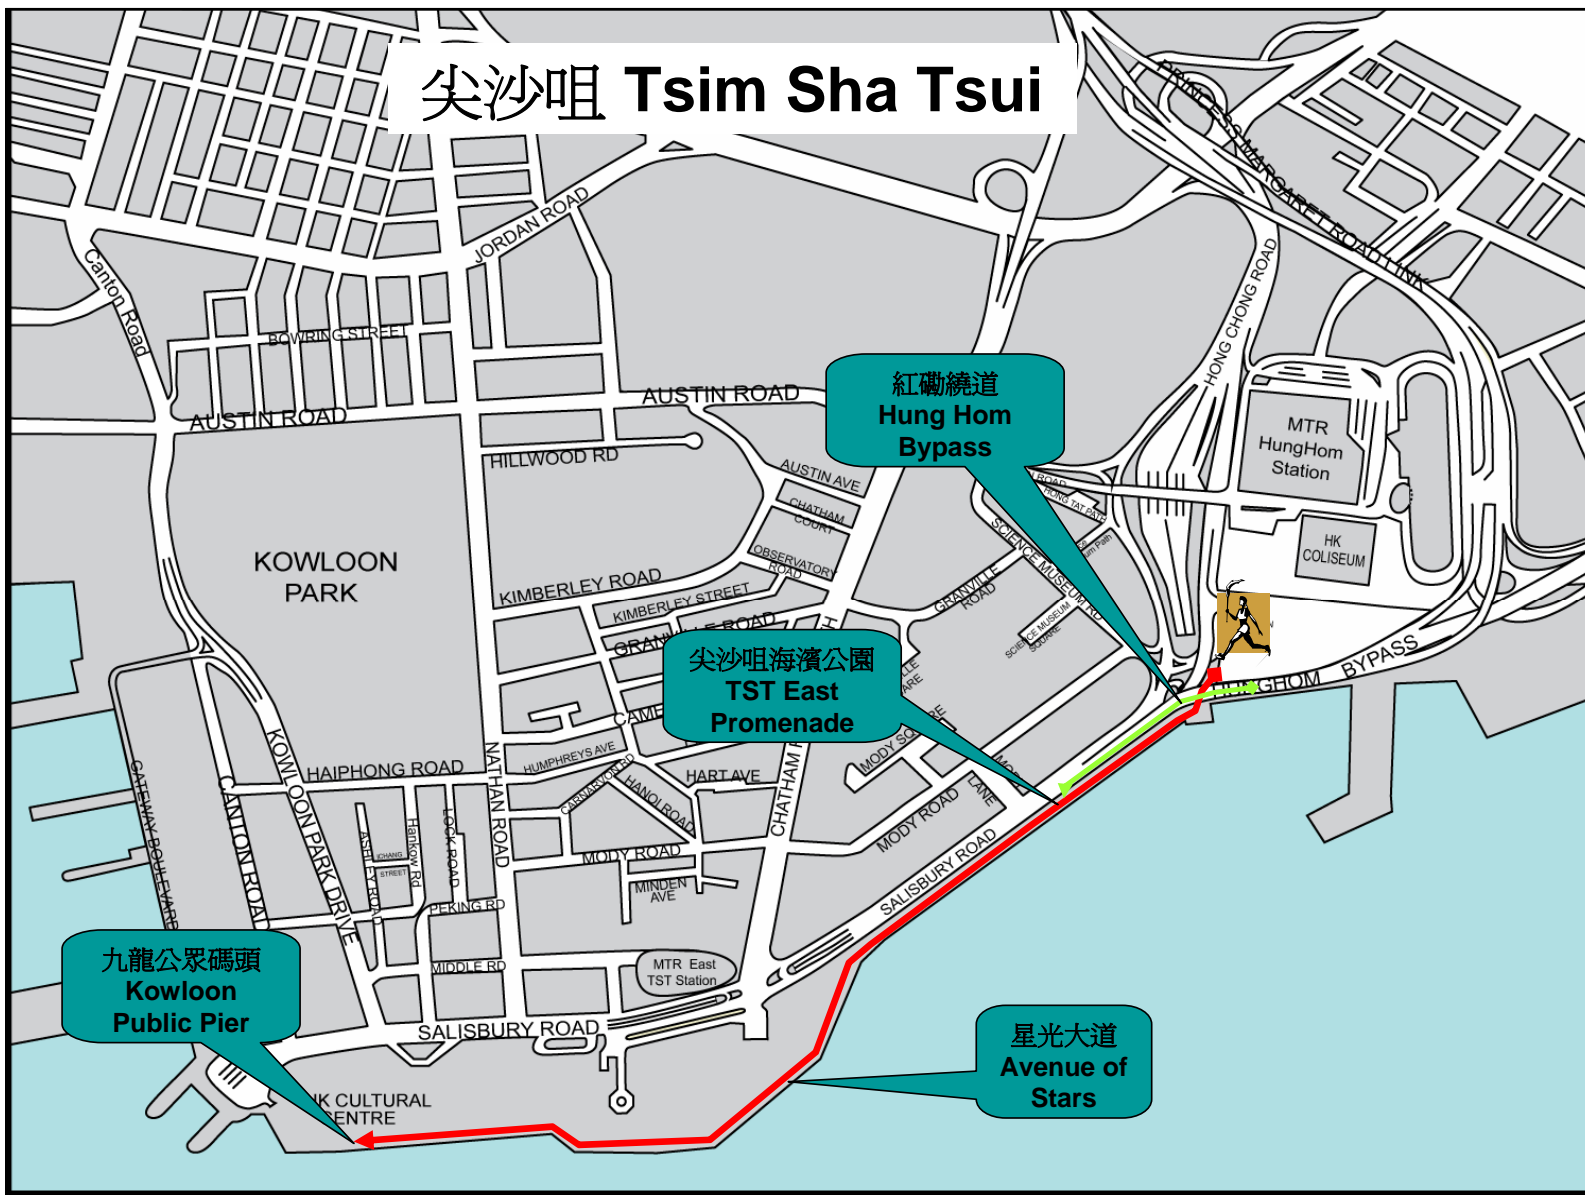

The poster features a red and white color scheme. At the top, a stylized torch is shown in red, with the Beijing 2008 Olympic logo and the slogan "Light the Passion Share the Dream" in English. The Chinese slogan "点燃激情 传递梦想" is written in white calligraphy. A vertical banner on the left side contains the slogan in Chinese and English, along with the Olympic rings. The central focus is a hand holding a torch, with the slogan "北京 2008 奧運會香港區火炬接力" and "Beijing 2008 Olympic Torch Relay In Hong Kong 2.5.2008" prominently displayed. The Beijing 2008 Olympic logo is also present on the right side.

北京 2008 奧運會香港區火炬接力
Beijing 2008 Olympic Torch Relay
In Hong Kong
2.5.2008

路線圖 Routing

青馬大橋 Tsing Ma Bridge

馬術場地及沙田馬場 Equestrian Venue and Shatin Racecourse

尖沙咀 Tsim Sha Tsui

紅磡繞道
Hung Hom
Bypass

尖沙咀海濱公園
TST East
Promenade

九龍公眾碼頭
Kowloon
Public Pier

星光大道
Avenue of
Stars

完

The End