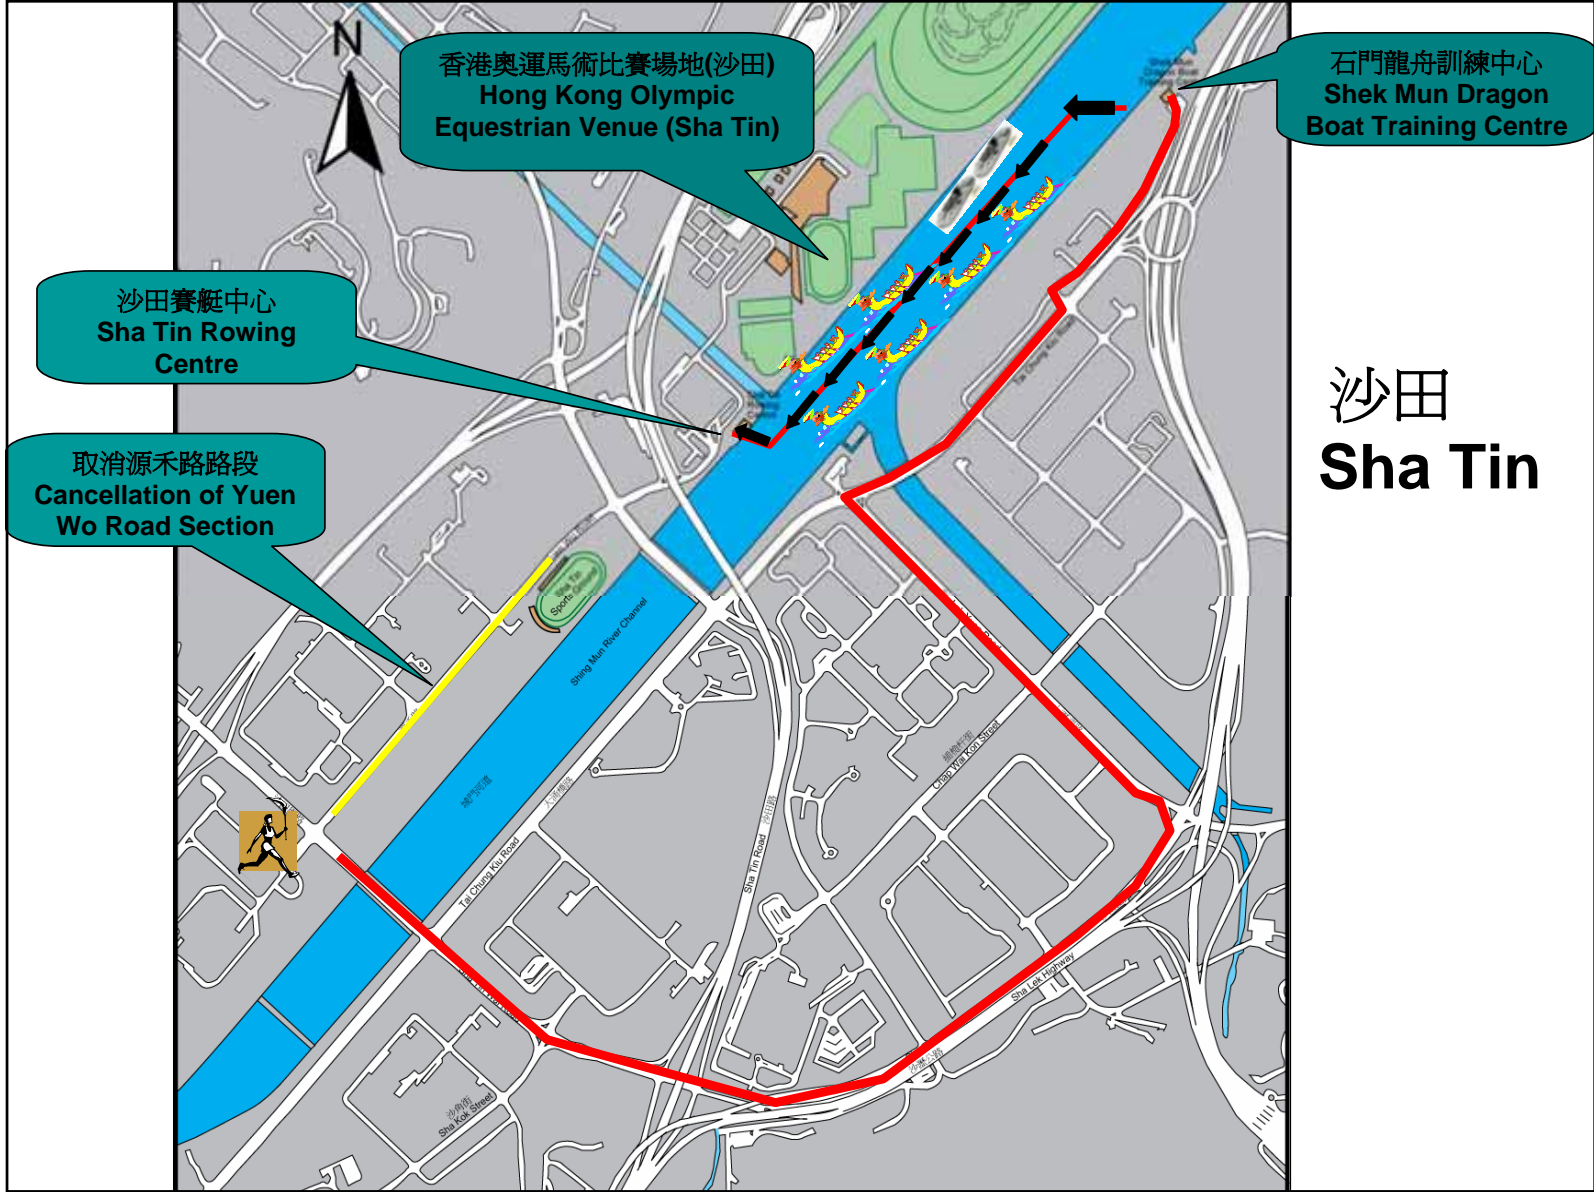

The poster features a red and white color scheme. At the top, a stylized torch is shown in red, with the Beijing 2008 Olympic logo and the slogan "Light the Passion Share the Dream" in English. The Chinese slogan "点燃激情 传递梦想" is written in white calligraphy. A vertical banner on the left side contains the slogan in Chinese and English, along with the Olympic rings. The central focus is a hand holding a torch, with the slogan "北京 2008 奧運會香港區火炬接力" and "Beijing 2008 Olympic Torch Relay In Hong Kong 2.5.2008" prominently displayed. The Beijing 2008 Olympic logo is also present on the right side.

北京 2008 奧運會香港區火炬接力
Beijing 2008 Olympic Torch Relay
In Hong Kong
2.5.2008

路線圖 Routing

青馬大橋 Tsing Ma Bridge

馬術場地及沙田馬場 Equestrian Venue and Shatin Racecourse

尖沙咀 Tsim Sha Tsui

紅磡繞道
Hung Hom
Bypass

尖沙咀海濱公園
TST East
Promenade

九龍公眾碼頭
Kowloon
Public Pier

星光大道
Avenue of
Stars

完

The End