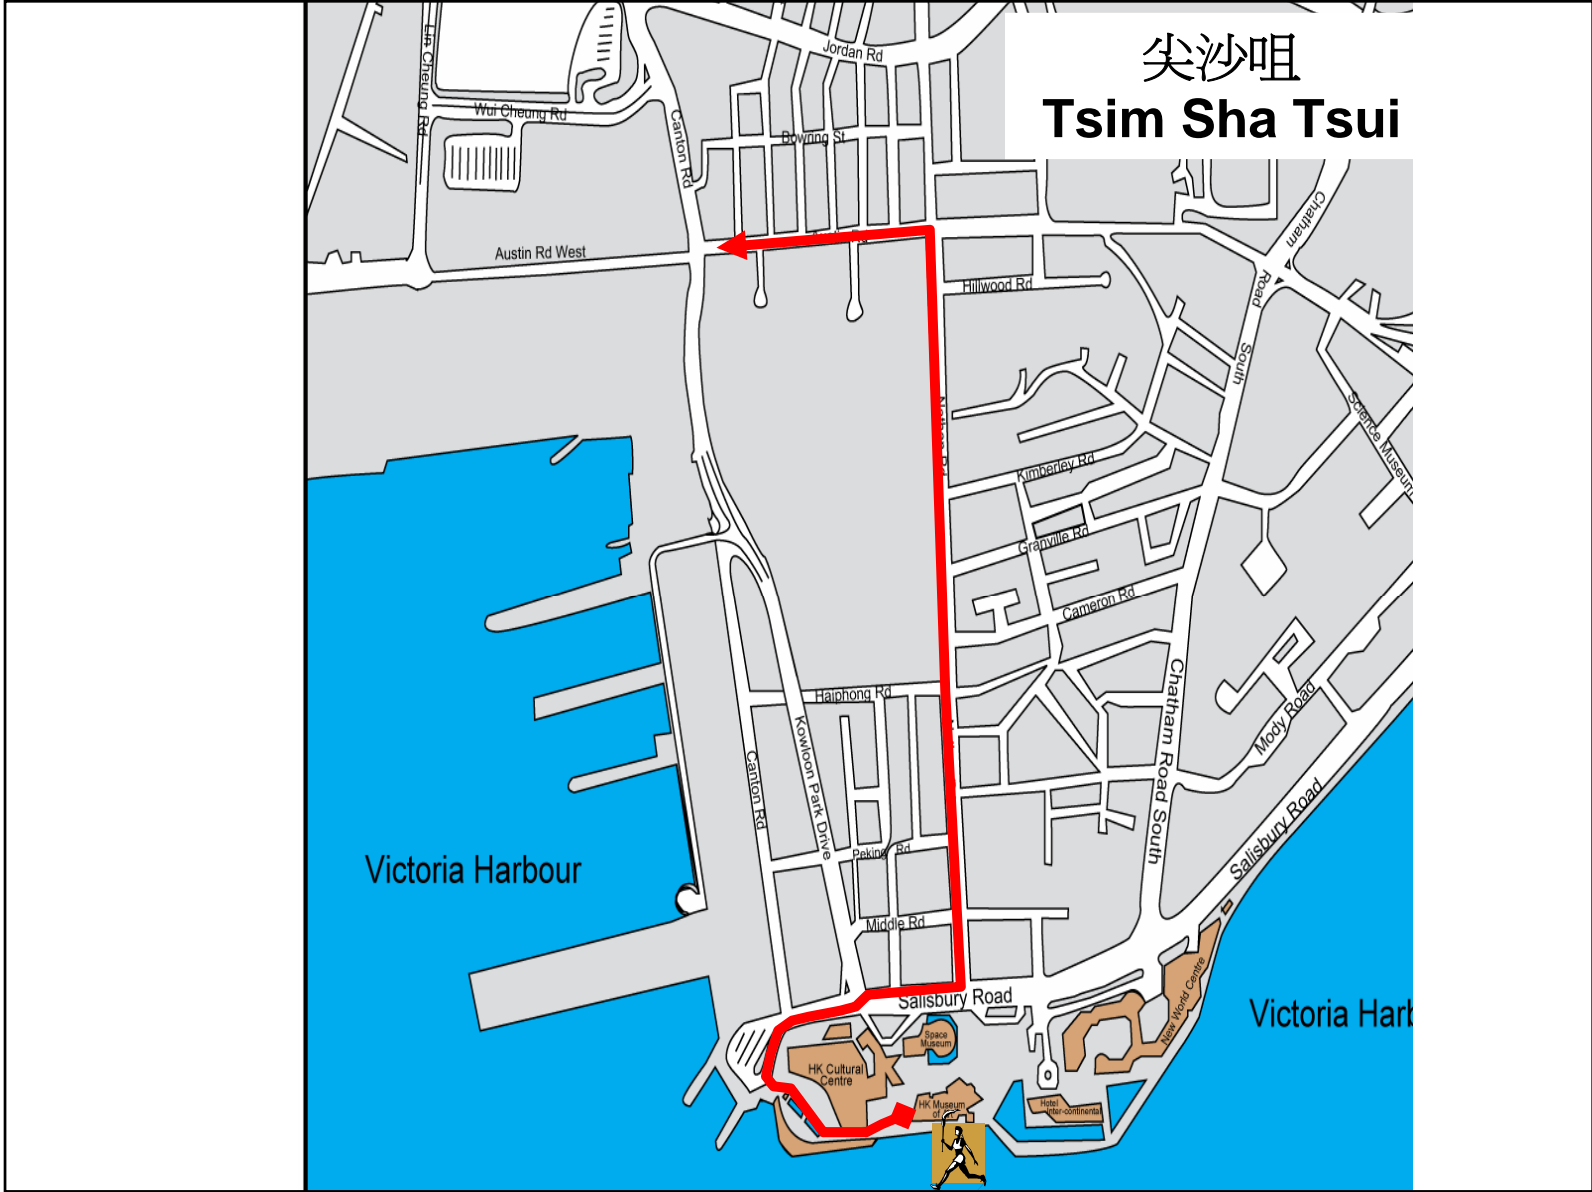

The poster features a red and white color scheme. At the top, a stylized torch is shown in red, with the Beijing 2008 Olympic logo and the slogan "Light the Passion Share the Dream" in English. The Chinese slogan "点燃激情 传递梦想" is written in white calligraphy. A vertical banner on the left side contains the slogan in Chinese and English, along with the Olympic rings. The central focus is a hand holding a torch, with the slogan "北京 2008 奧運會香港區火炬接力" and "Beijing 2008 Olympic Torch Relay In Hong Kong 2.5.2008" prominently displayed. The Beijing 2008 Olympic logo is also present on the right side.

北京 2008 奧運會香港區火炬接力
Beijing 2008 Olympic Torch Relay
In Hong Kong
2.5.2008

路線圖 Routing

青馬大橋 Tsing Ma Bridge

馬術場地及沙田馬場 Equestrian Venue and Shatin Racecourse

尖沙咀 Tsim Sha Tsui

紅磡繞道
Hung Hom
Bypass

尖沙咀海濱公園
TST East
Promenade

九龍公眾碼頭
Kowloon
Public Pier

星光大道
Avenue of
Stars

完

The End