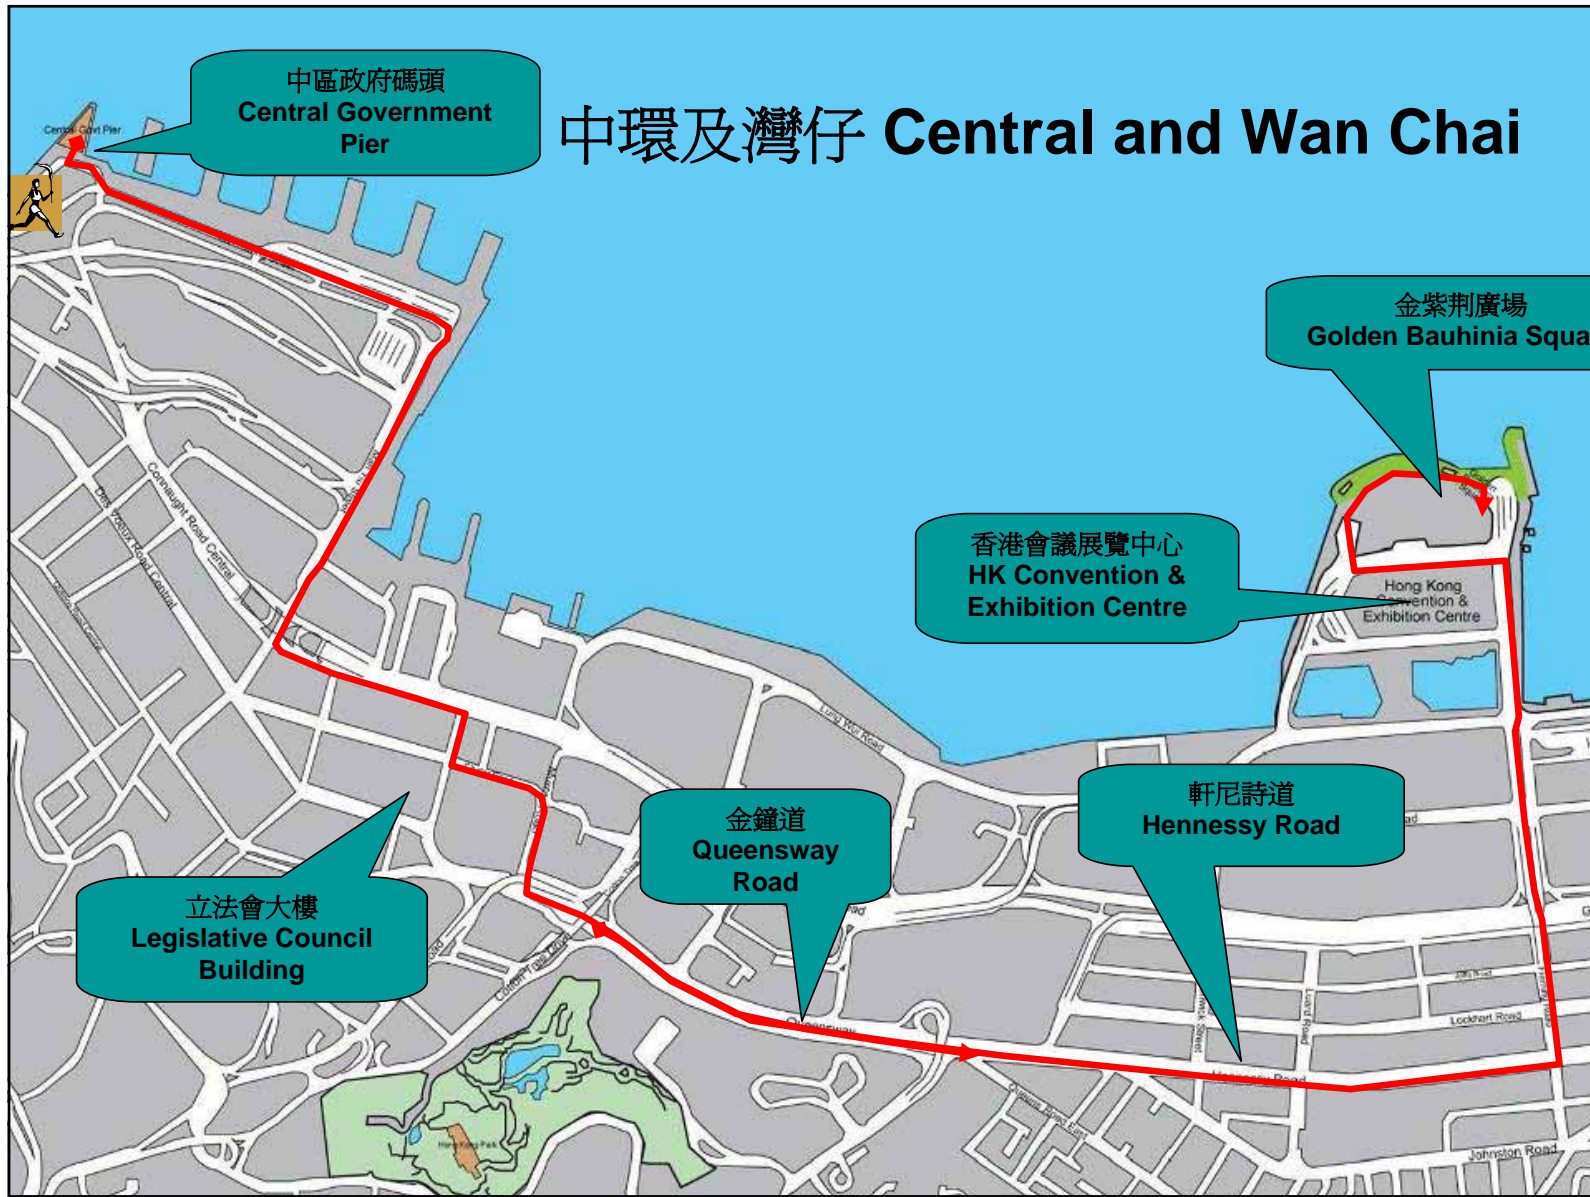

The poster features a red and white color scheme. At the top, a stylized torch is shown in red, with the Beijing 2008 Olympic logo and the slogan "Light the Passion Share the Dream" in English. The Chinese slogan "点燃激情 传递梦想" is written in white calligraphy. A vertical banner on the left side contains the slogan in Chinese and English, along with the Olympic rings. The central focus is a hand holding a torch, with the slogan "北京 2008 奧運會香港區火炬接力" and "Beijing 2008 Olympic Torch Relay In Hong Kong 2.5.2008" prominently displayed. The Beijing 2008 Olympic logo is also present on the right side.

北京 2008 奧運會香港區火炬接力
Beijing 2008 Olympic Torch Relay
In Hong Kong
2.5.2008

路線圖 Routing

青馬大橋 Tsing Ma Bridge

馬術場地及沙田馬場 Equestrian Venue and Shatin Racecourse

尖沙咀 Tsim Sha Tsui

紅磡繞道
Hung Hom
Bypass

尖沙咀海濱公園
TST East
Promenade

九龍公眾碼頭
Kowloon
Public Pier

星光大道
Avenue of
Stars

完

The End