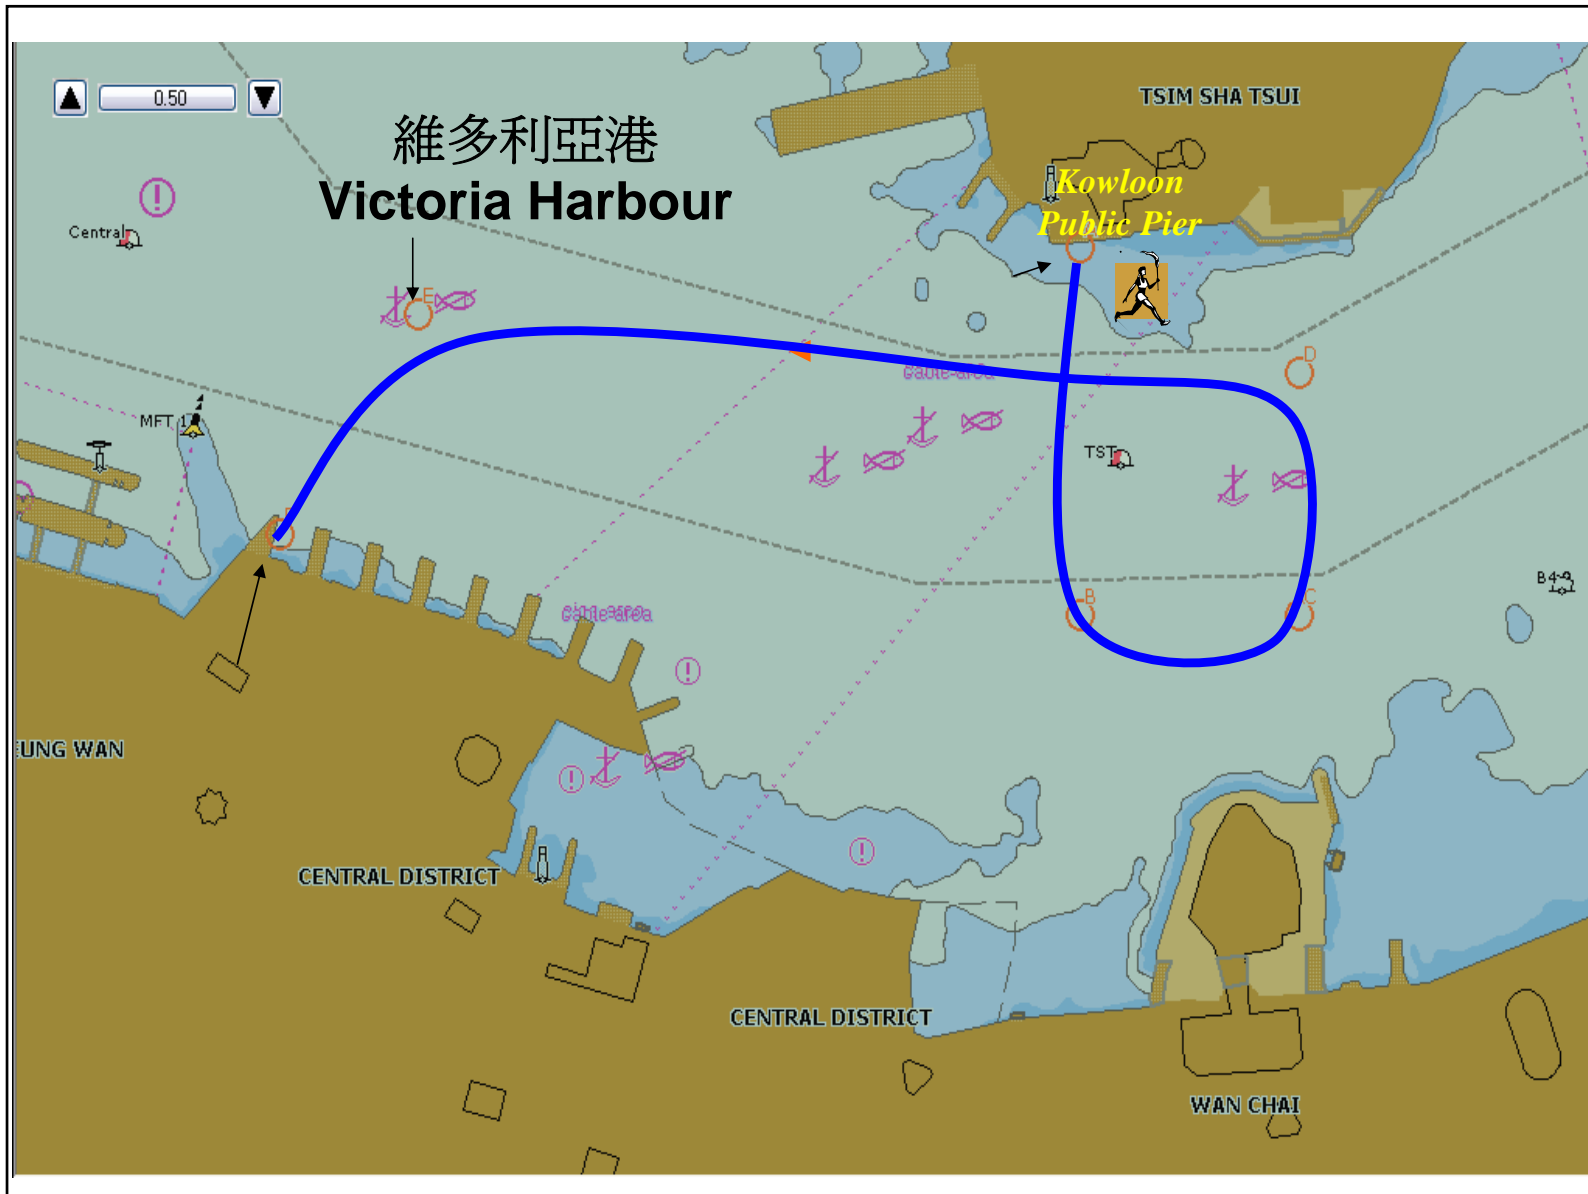

The poster features a red and white color scheme. At the top, a stylized torch is shown in red, with the Beijing 2008 Olympic logo and the slogan "Light the Passion Share the Dream" in English. The Chinese slogan "点燃激情 传递梦想" is written in white calligraphy. A vertical banner on the left side contains the slogan in Chinese and English, along with the Olympic rings. The central focus is a hand holding a torch, with the slogan "北京 2008 奧運會香港區火炬接力" and "Beijing 2008 Olympic Torch Relay In Hong Kong 2.5.2008" prominently displayed. The Beijing 2008 Olympic logo is also present on the right side.

北京 2008 奧運會香港區火炬接力
Beijing 2008 Olympic Torch Relay
In Hong Kong
2.5.2008

路線圖 Routing

青馬大橋 Tsing Ma Bridge

馬術場地及沙田馬場 Equestrian Venue and Shatin Racecourse

尖沙咀 Tsim Sha Tsui

紅磡繞道
Hung Hom
Bypass

尖沙咀海濱公園
TST East
Promenade

九龍公眾碼頭
Kowloon
Public Pier

星光大道
Avenue of
Stars

完

The End