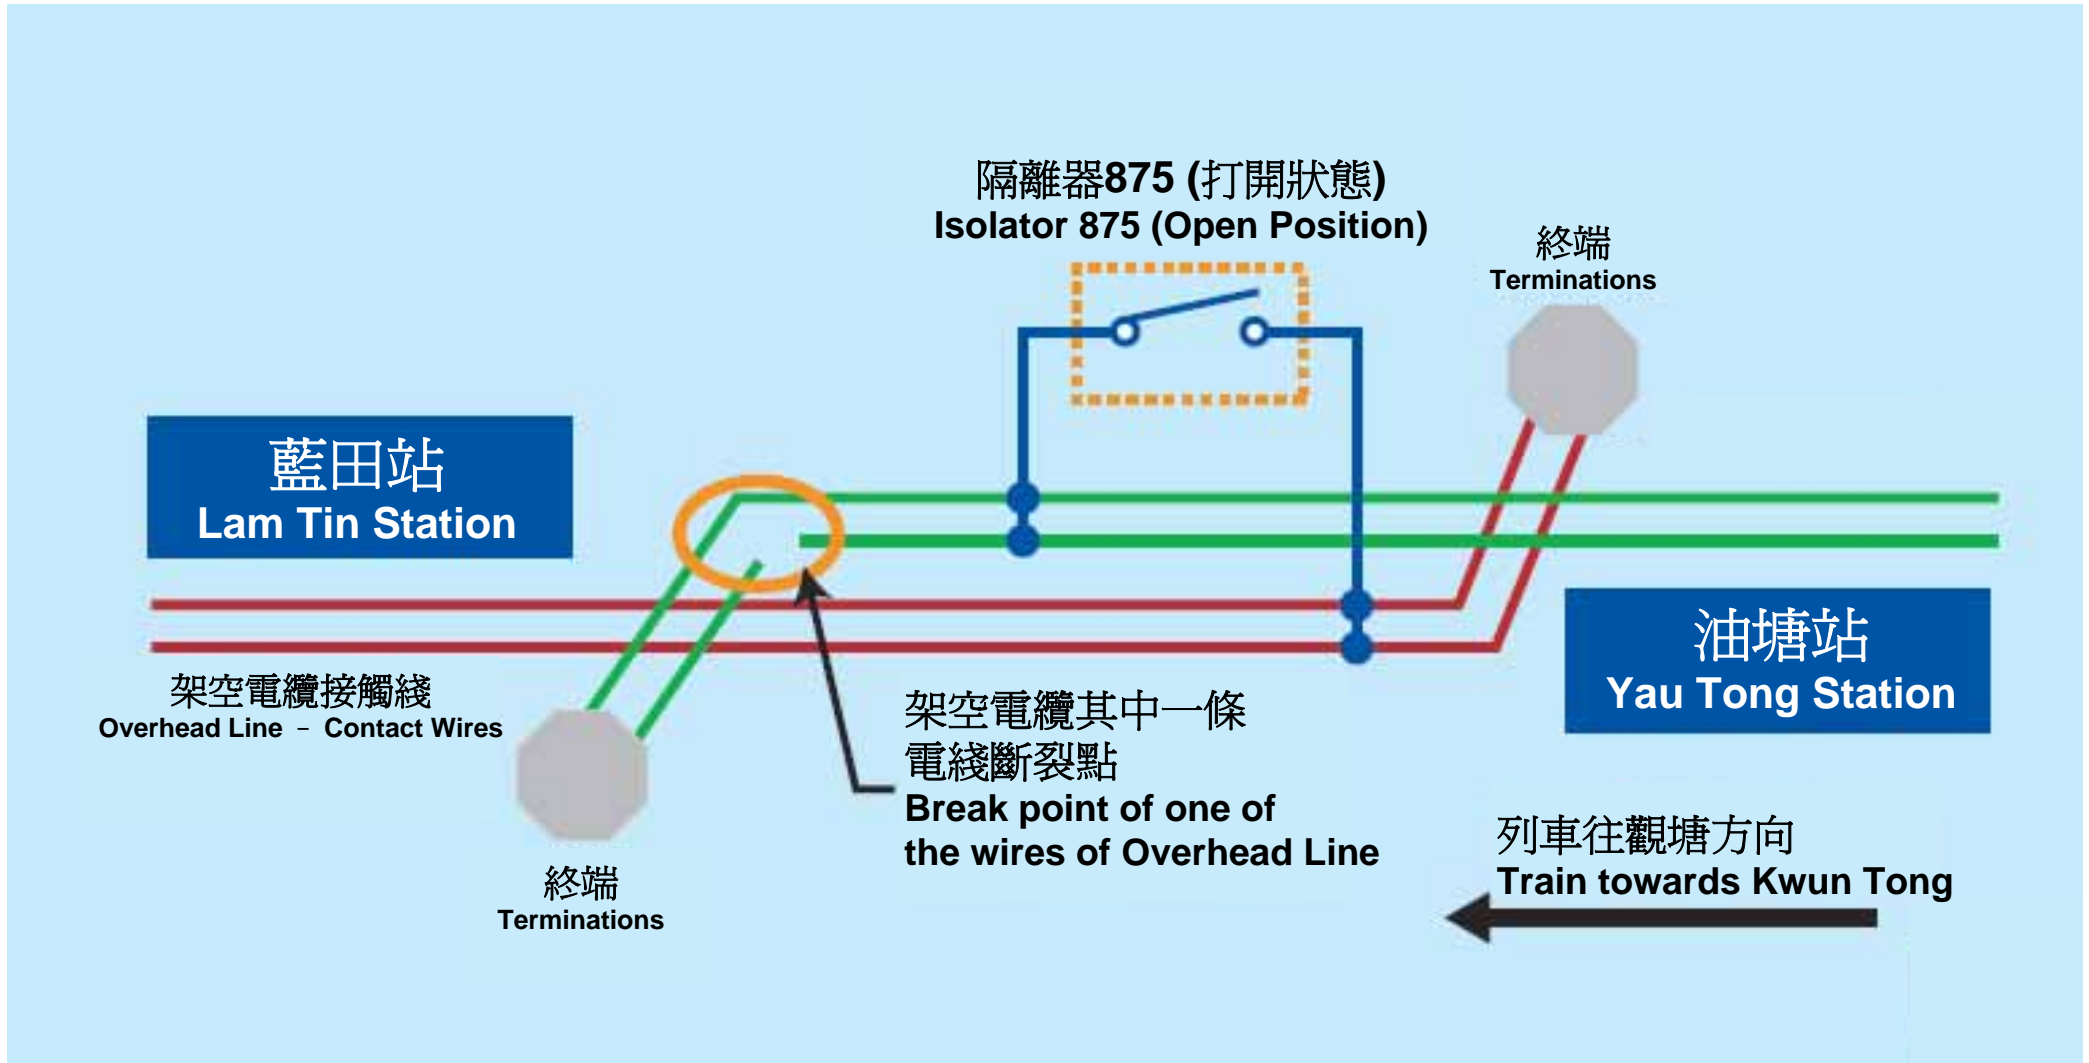

## Incident on Kwun Tong Line on 8 December 208

## Incident on Kwun Tong Line on 8 December 2008