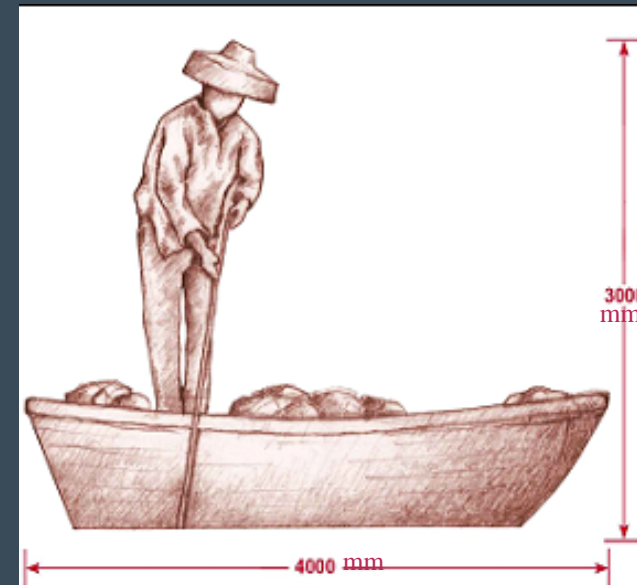

Other Features at Aberdeen Promenade – Bronze Display

香港仔海濱長廊 – 雕塑