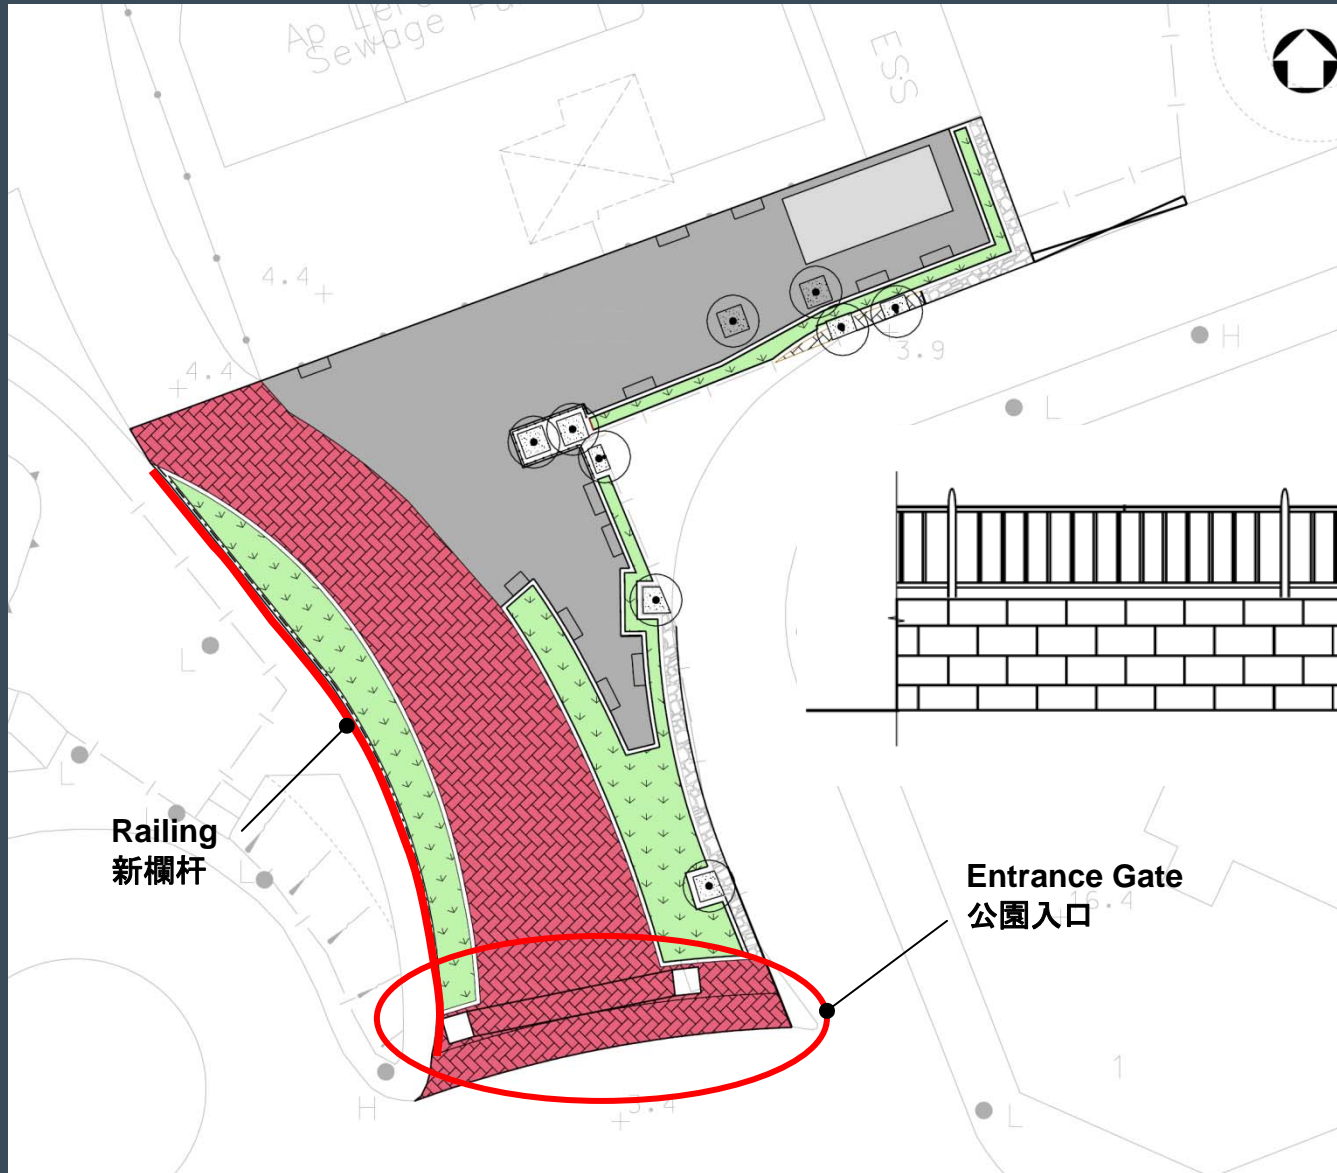

Ap Lei Chau – Wind Tower Park Entrance 鴨脷洲 – 風之塔公園入口