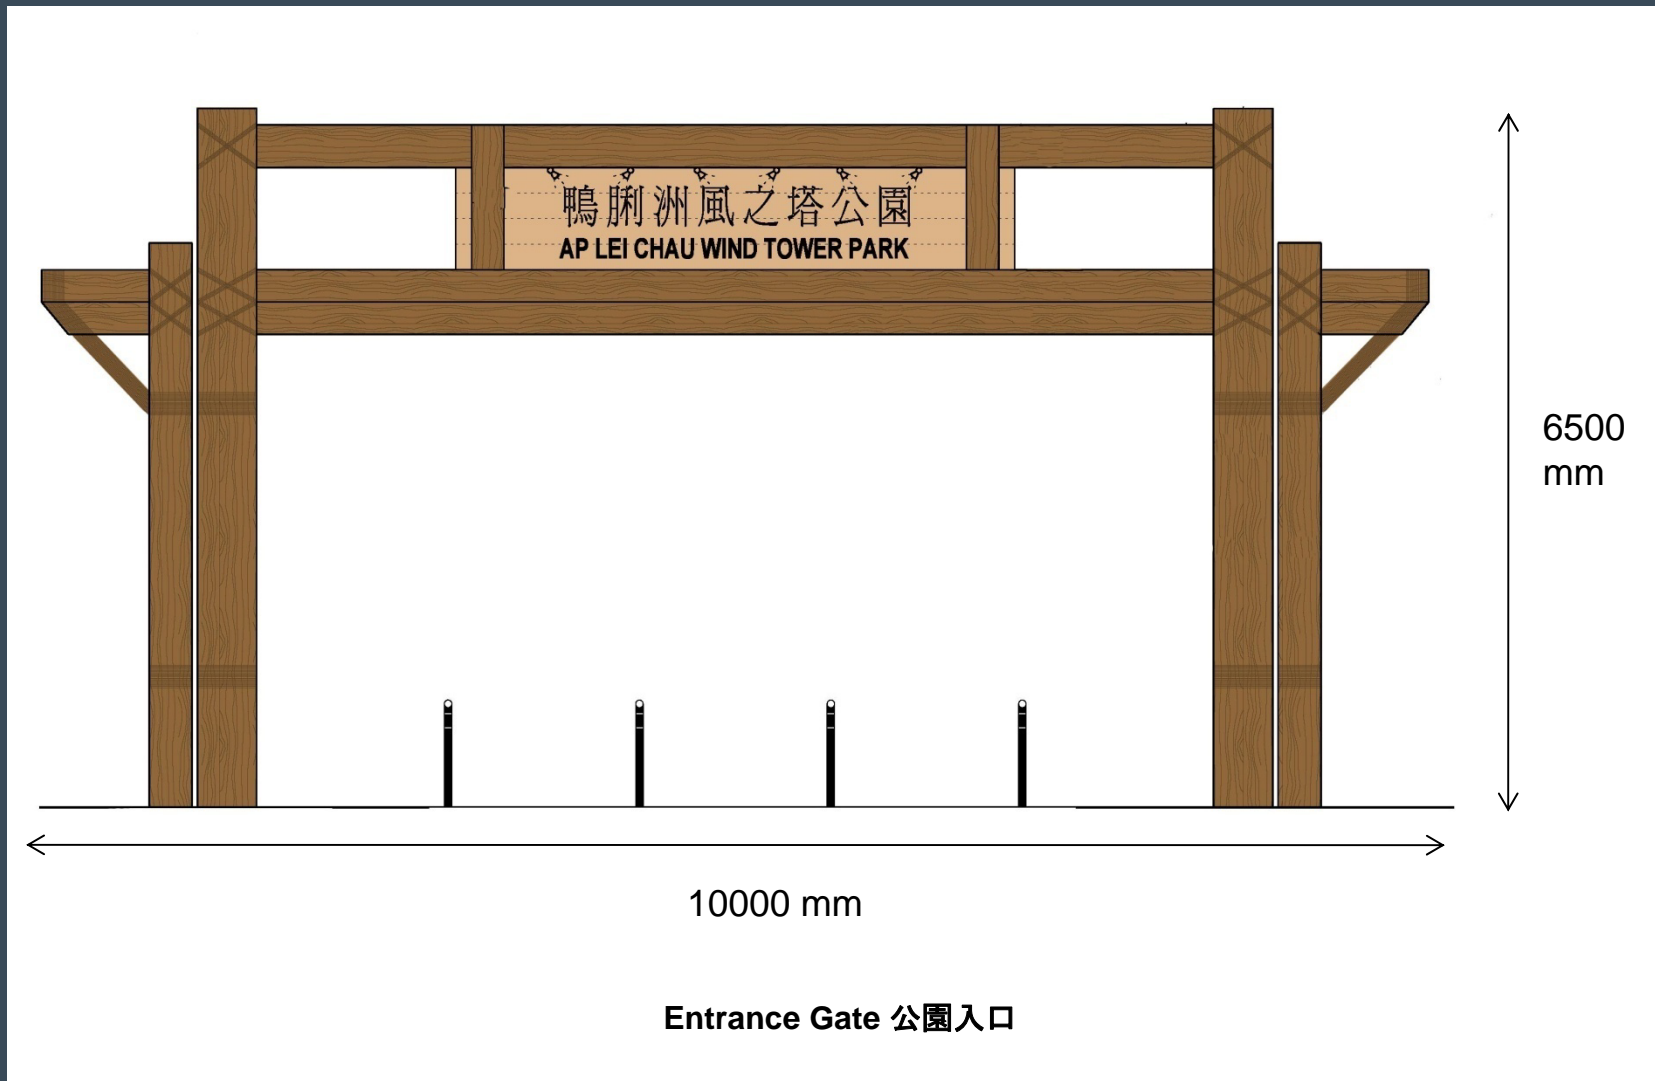

Ap Lei Chau – Wind Tower Park Entrance 鴨脷洲 – 風之塔公園入口