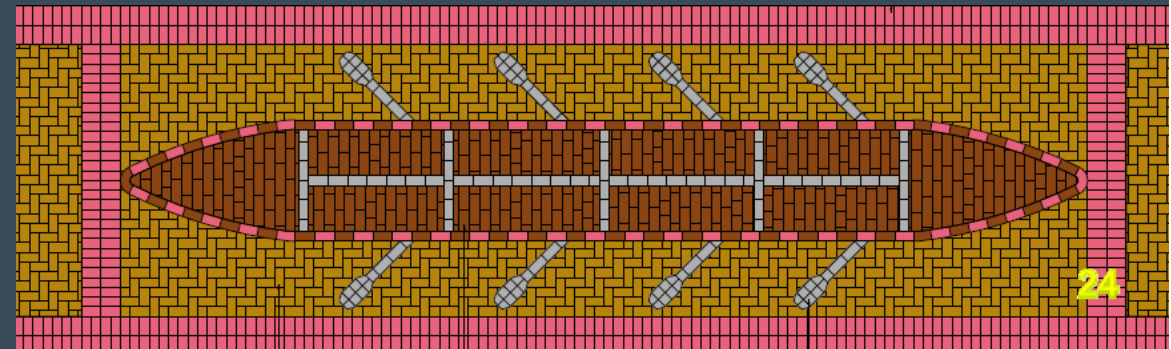

Ap Lei Chau Main Street – Paving Details

鴨脷洲大街 – 詳細地面鋪砌