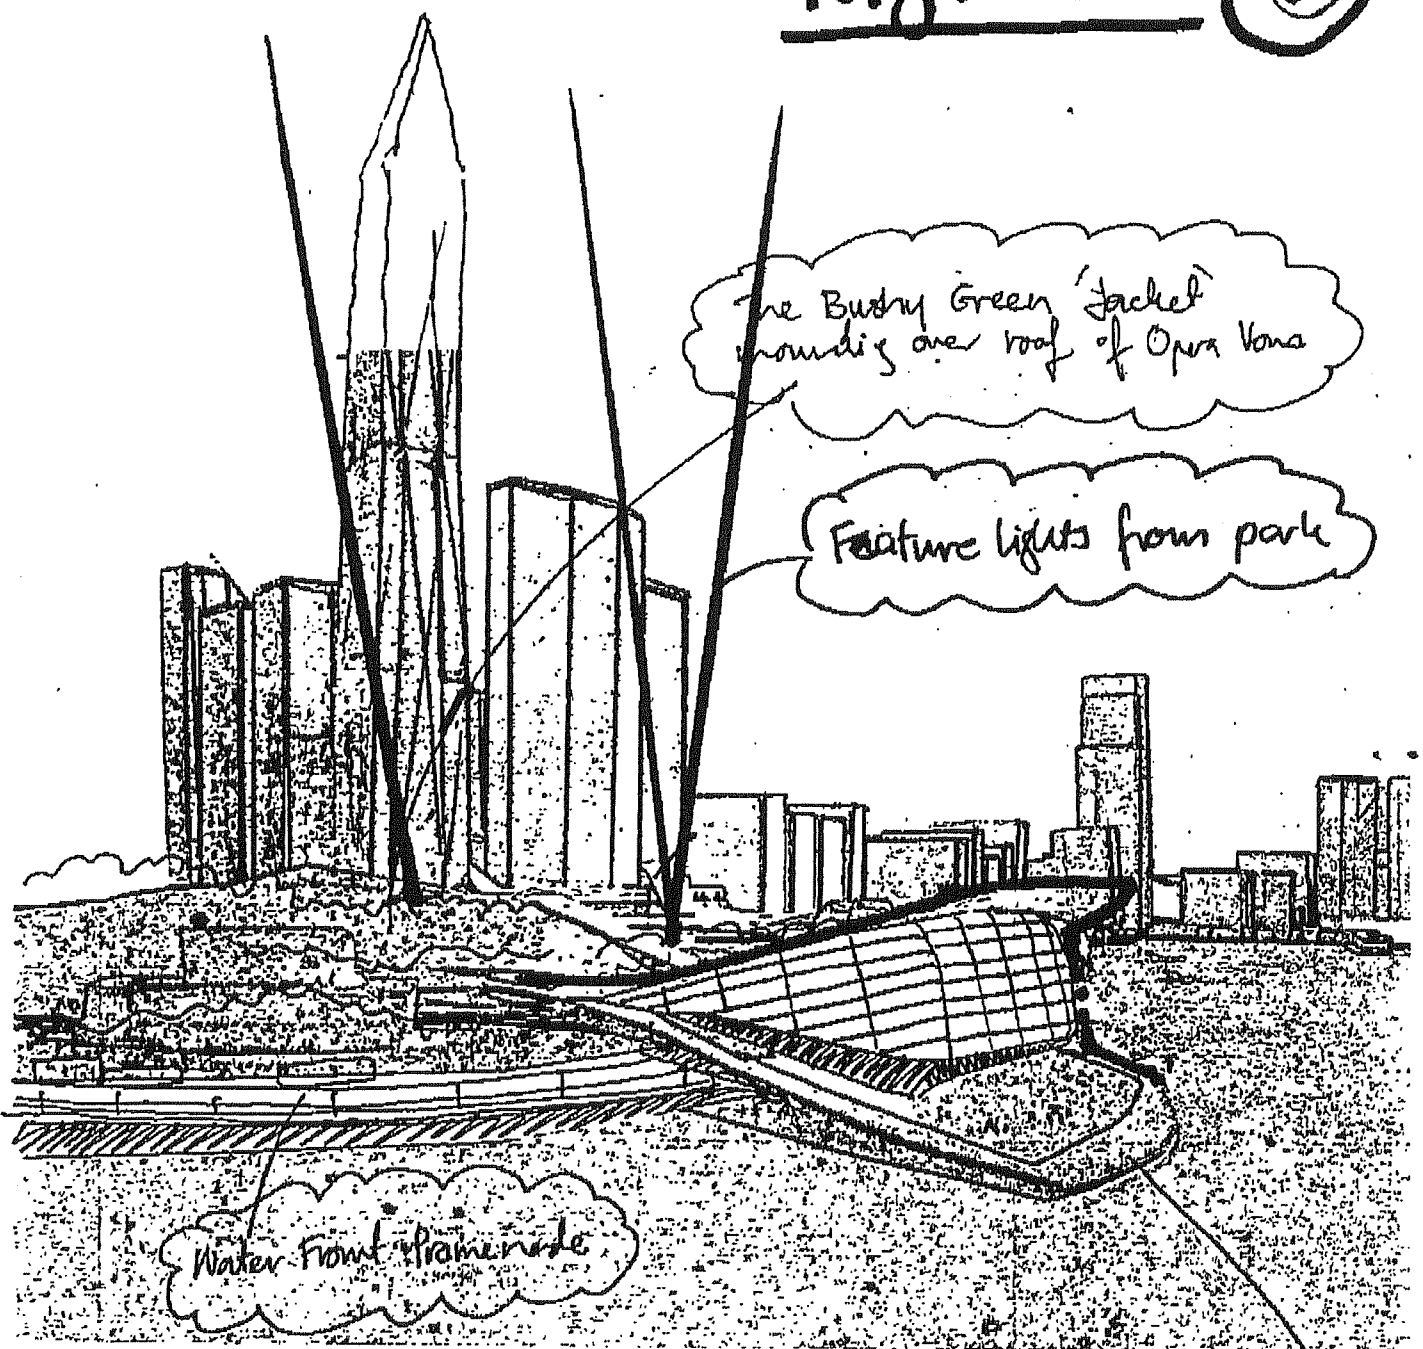

# Day View

The Auditorium

Overall Aerial View

Vegetation + Park Event Sequences

The Open House

# Night View

②

The Bushy Green 'Jacket' crowding over roof of Opera House

Feature lights from park

Water Front Promenade

The Opera House

as a glowing extended mound.

Opera House  
Dove

# Day View

3

show some water

Opera house

Residential Towers

The Green Cell:  
Spiralling Green Atrium

Connection  
Bridge to  
CENTRE

View down the terraced Plaza  
(The Festival)