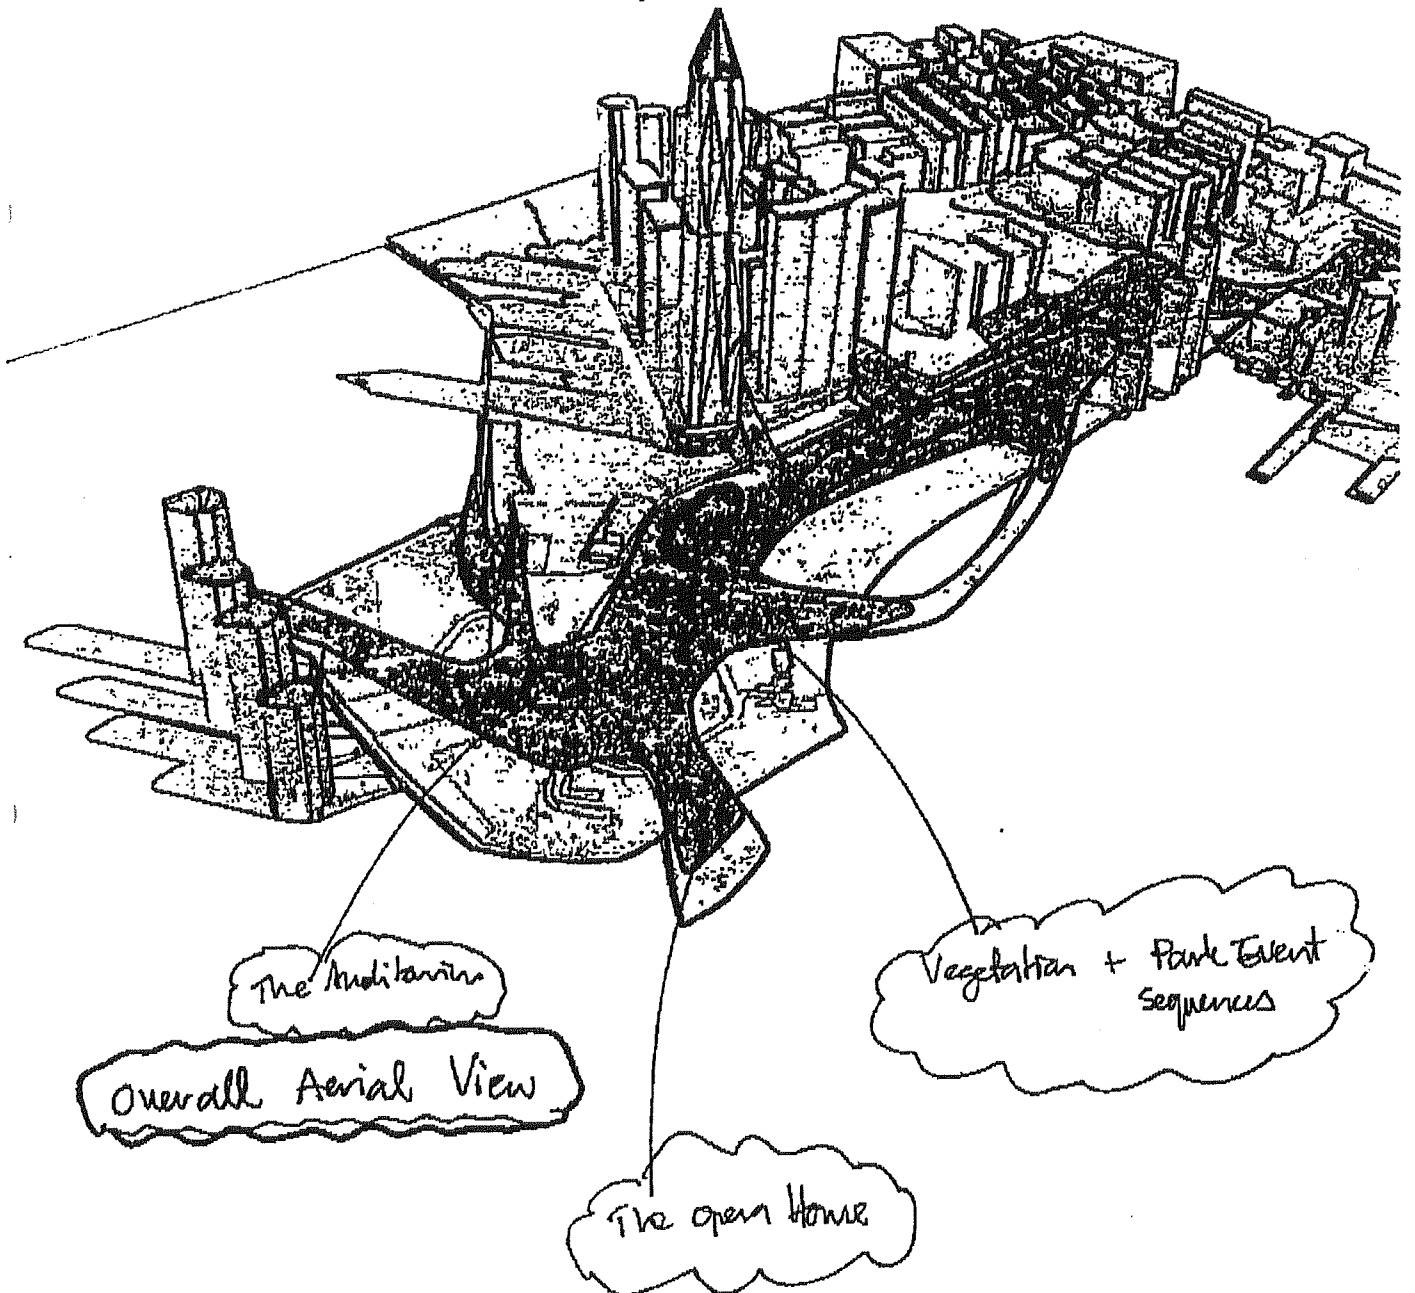

# Day View

The Auditorium

Overall Aerial View

Vegetation + Park Event Sequences

The Open House

# Day View

3

show some water

Opera house

Residential Towers

The Green Cell:  
Spiralling Green Atrium

Connection  
Bridge to  
CENTRE

View down the terraced Plaza  
(The Festival)