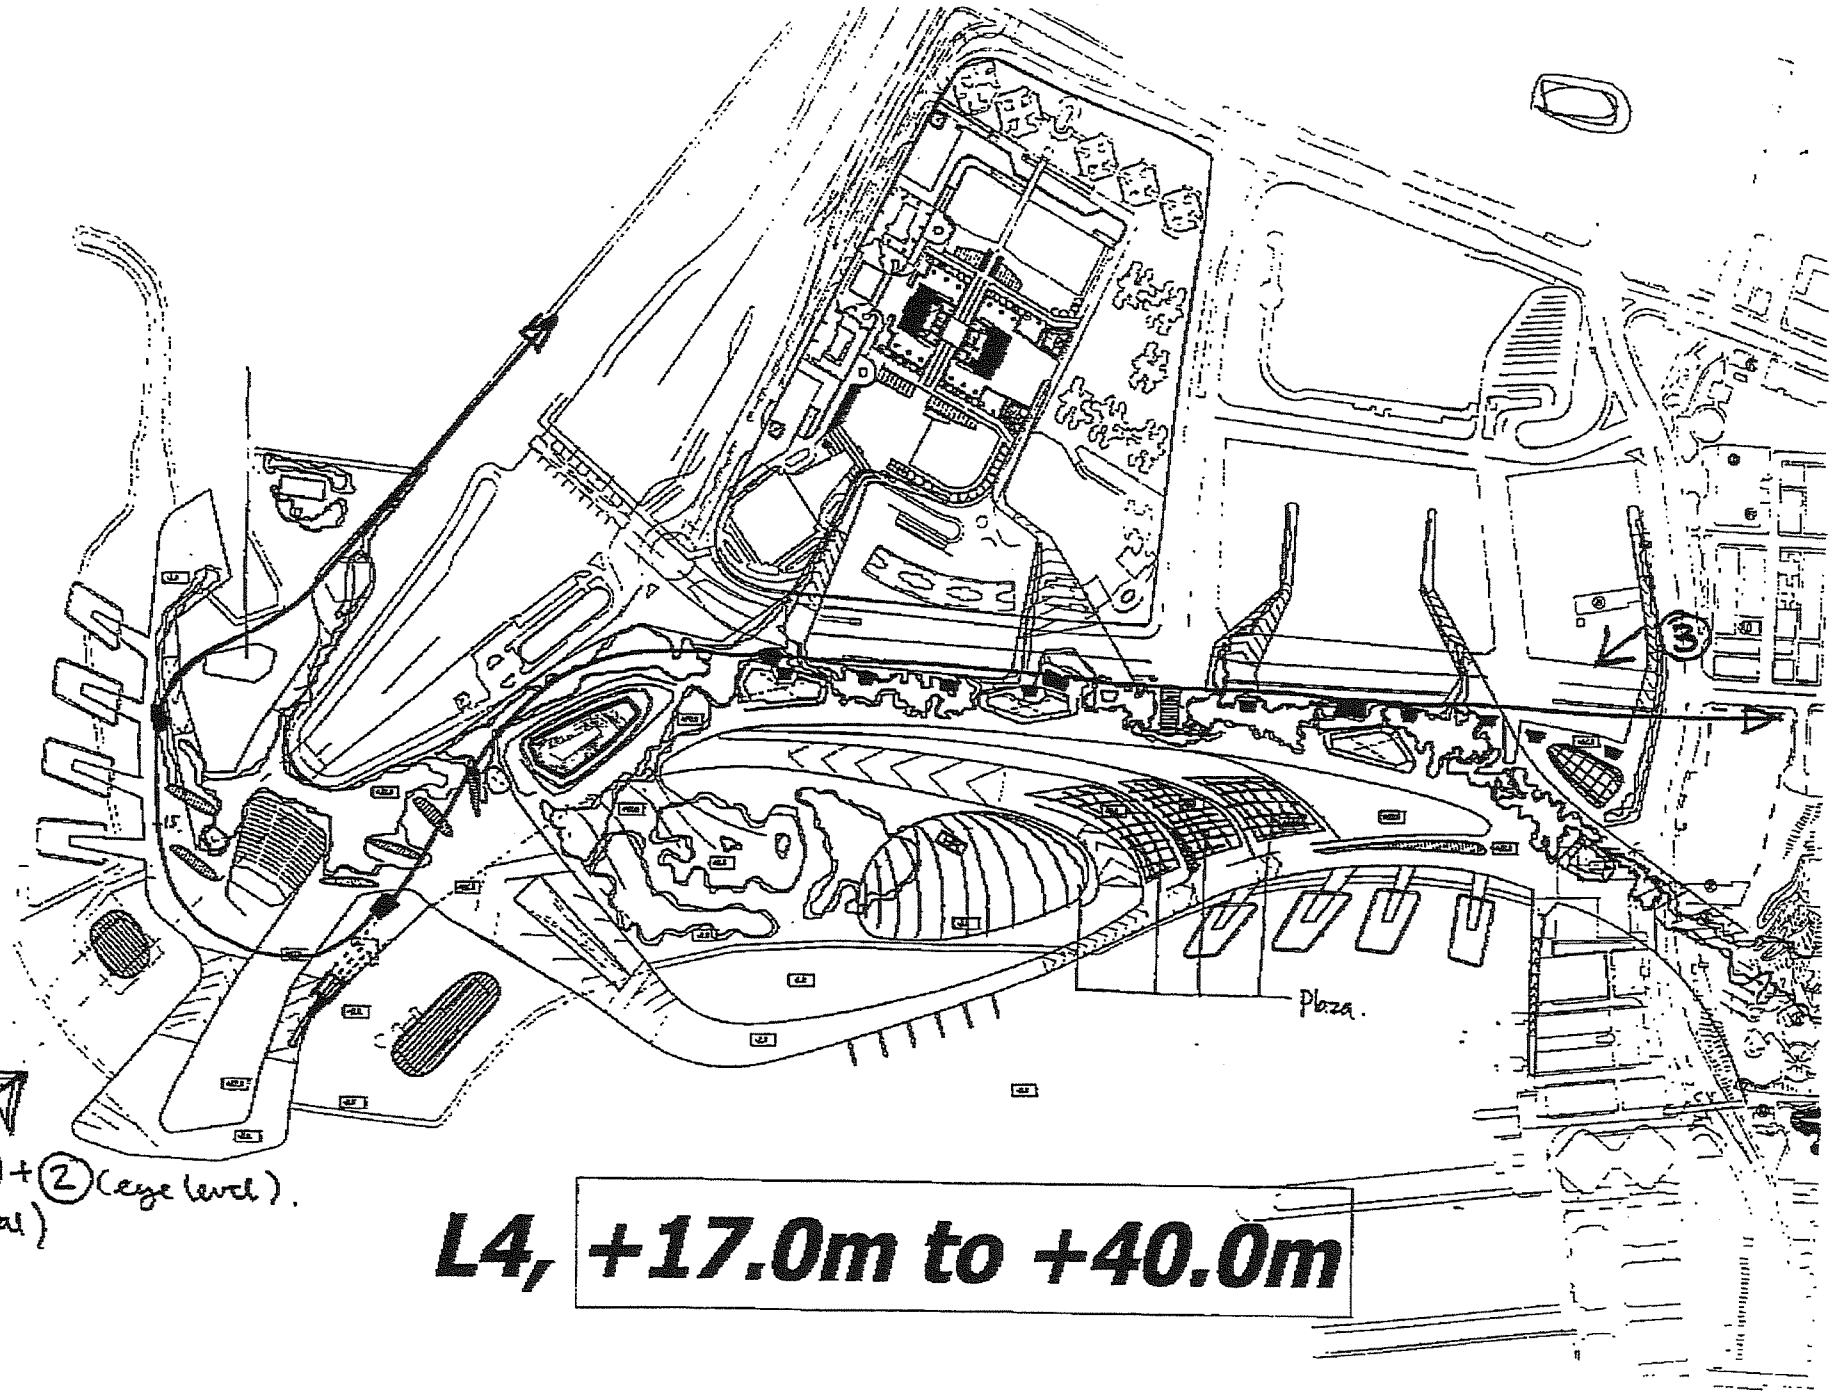

① + ② (eye level)
(initial)

L4, +17.0m to +40.0m