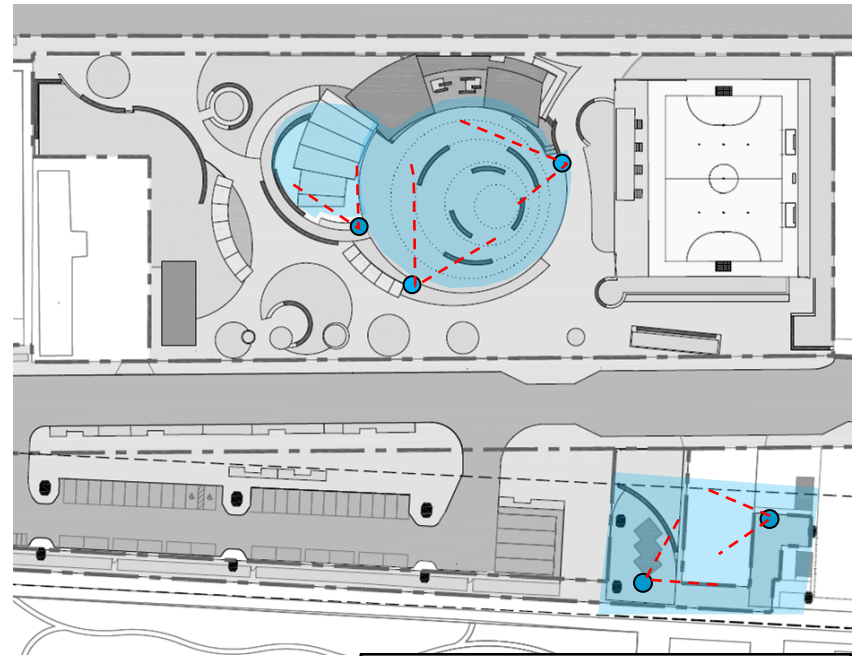

ARCHITECTURAL SERVICES DEPARTMENT 建築署

構思圖 Perspective

海濱道公園及其鄰近範圍改善工程 Improvement of Hoi Bun Road Park and adjacent area

從南面望向海濱道公園及其鄰近範圍之構思圖
ARTIST'S IMPRESSION OF HOI BUN ROAD PARK AND
ADJACENT AREA FROM SOUTH DIRECTION

3466RO
海濱道公園及其鄰近範圍改善工程
IMPROVEMENT OF HOI BUN ROAD PARK AND ADJACENT AREA

ARCHITECTURAL
SERVICES
DEPARTMENT 建築署

構思圖 Perspective

海濱道公園及其鄰近範圍改善工程 Improvement of Hoi Bun Road Park and adjacent area

從東面望向海濱道公園及其鄰近範圍之構思圖
ARTIST'S IMPRESSION OF HOI BUN ROAD PARK AND
ADJACENT AREA FROM EAST DIRECTION

3466RO
海濱道公園及其鄰近範圍改善工程
IMPROVEMENT OF HOI BUN ROAD PARK AND ADJACENT AREA

ARCHITECTURAL
SERVICES
DEPARTMENT 建築署

構思圖 Perspective

海濱道公園及其鄰近範圍改善工程 Improvement of Hoi Bun Road Park and adjacent area

暫定燈光裝置位置圖
Tentative Locations of Light Installations