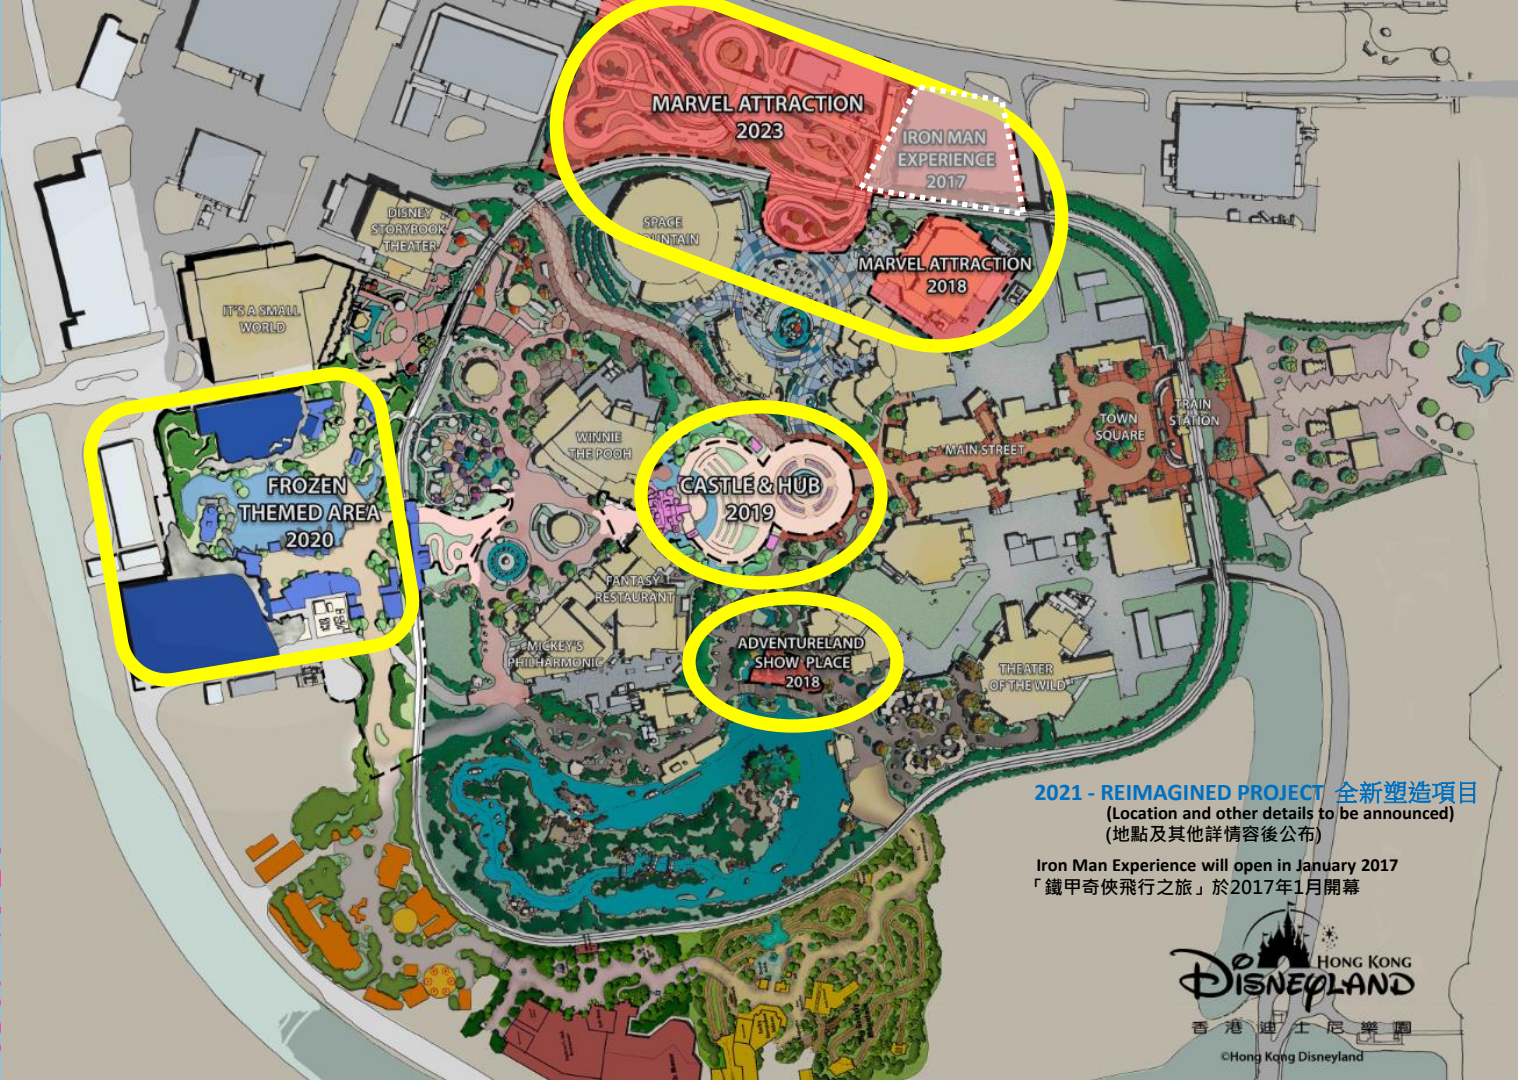

Hong Kong **Disneyland**

Multi-year Transformation of Hong Kong Disneyland

香港迪士尼樂園邁向新階段擴建發展計劃

MARVEL ATTRACTION
2023

IRON MAN
EXPERIENCE
2017

MARVEL ATTRACTION
2018

IT'S A SMALL
WORLD

DISNEY
STORYBOOK
THEATER

SPACE
MOUNTAIN

WINNIE
THE POOH

CASTLE & HUB
2019

MAIN STREET

TOWN
SQUARE

TRAIN
STATION

FROZEN
THEMED AREA
2020

FANTASY
RESTAURANT

MICKEY'S
PHILHARMONIC

ADVENTURELAND
SHOW PLACE
2018

THEATER
OF THE WILD

2021 - REIMAGINED PROJECT 全新塑造項目
(Location and other details to be announced)
(地點及其他詳情容後公布)

Iron Man Experience will open in January 2017
「鐵甲奇俠飛行之旅」於2017年1月開幕

Adventureland
Show Place
探險世界表演場地

Completely
Transformed
Castle & Hub
城堡及廣場
煥然一新

Disney
FROZEN

MARVEL