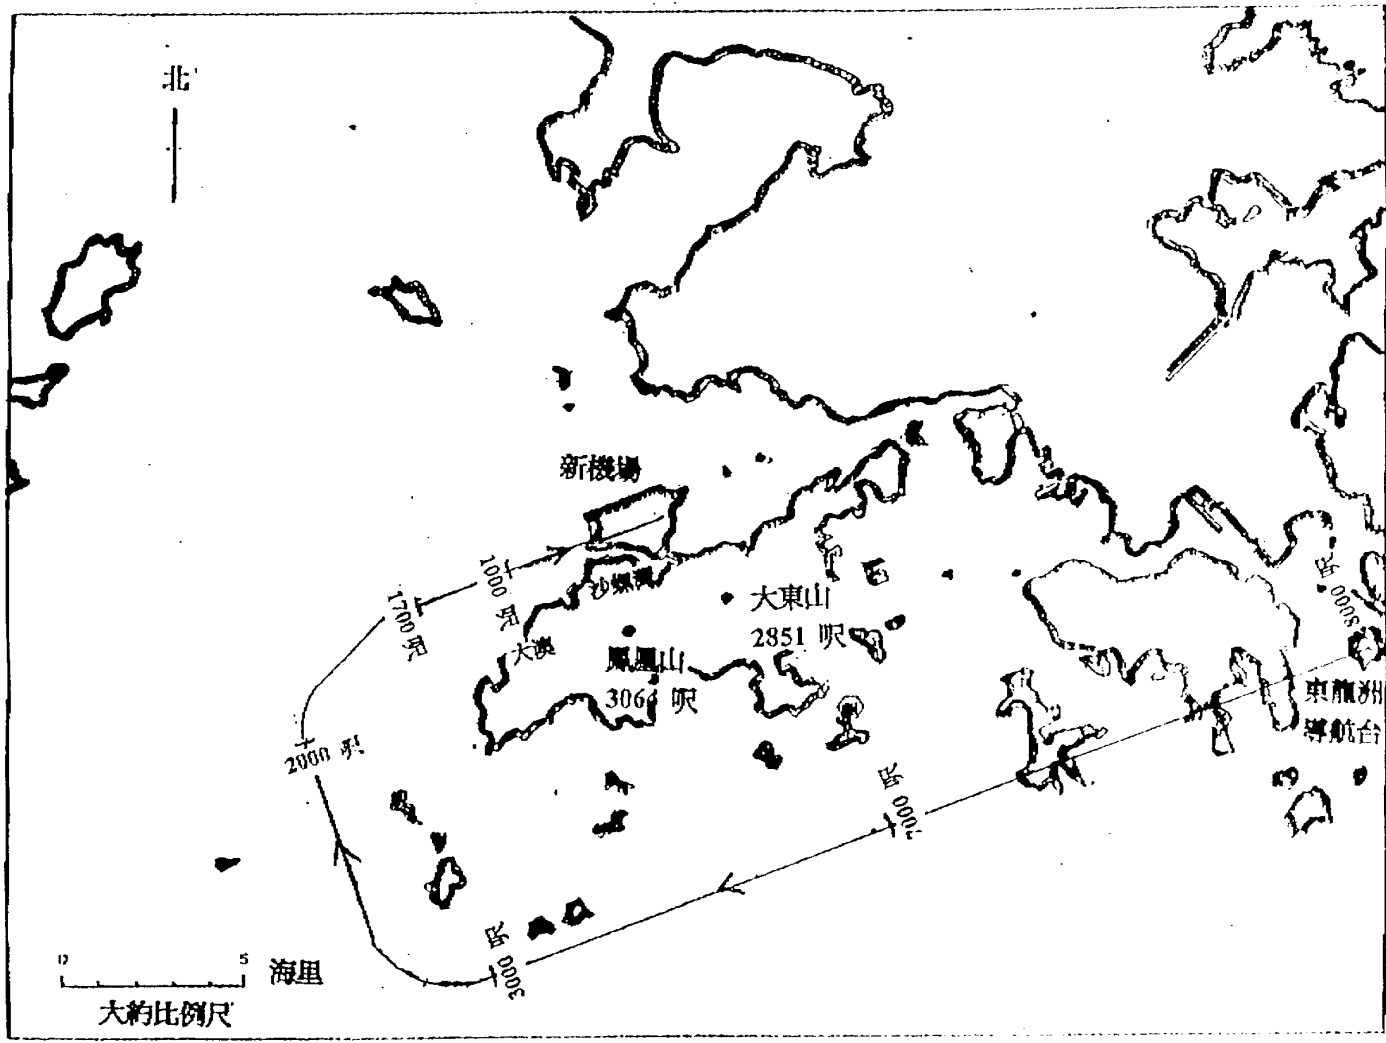

25L 號跑道進場程序

25L 號跑道離場程序

07R 號跑道進場程序

07R 號跑道離場程序

CHEK LAP KOK AIRPORT SEGREGATED MODE OF OPERATION

MAJOR FLIGHT PATHS IN THE PEARL RIVER DELTA
 AFTER NEW AIRPORT OPENING
 新機場啓用後之珠江三角洲主要航道