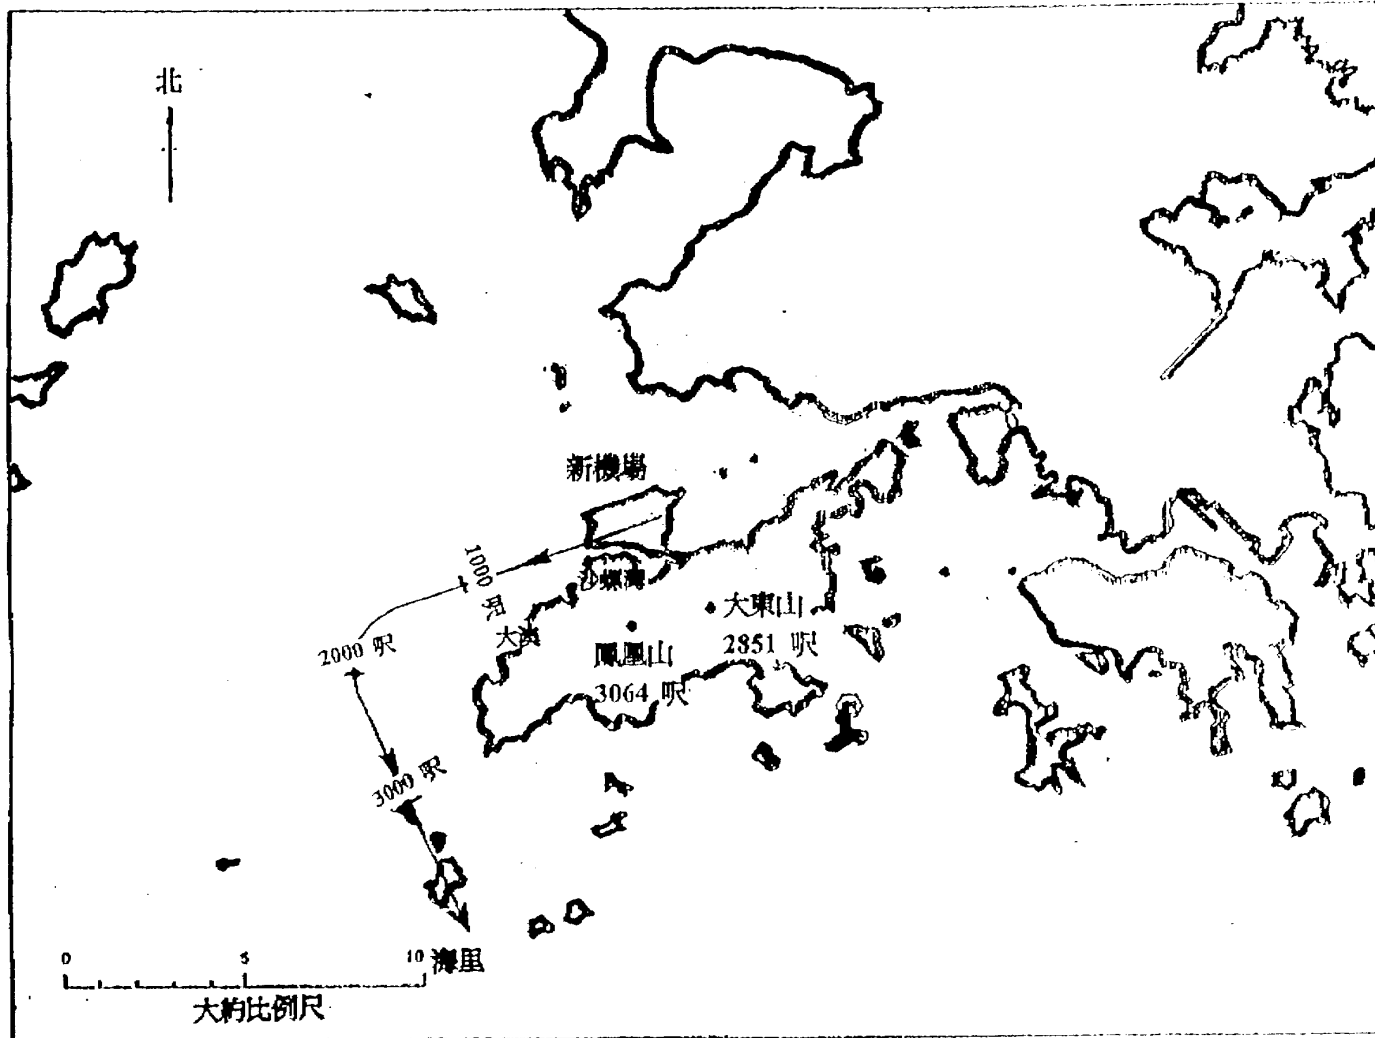

25L 號跑道進場程序

25L 號跑道離場程序

07R 號跑道進場程序

07R 號跑道離場程序

CHEK LAP KOK AIRPORT SEGREGATED MODE OF OPERATION

MAJOR FLIGHT PATHS IN THE PEARL RIVER DELTA
 AFTER NEW AIRPORT OPENING
 新機場啓用後之珠江三角洲主要航道