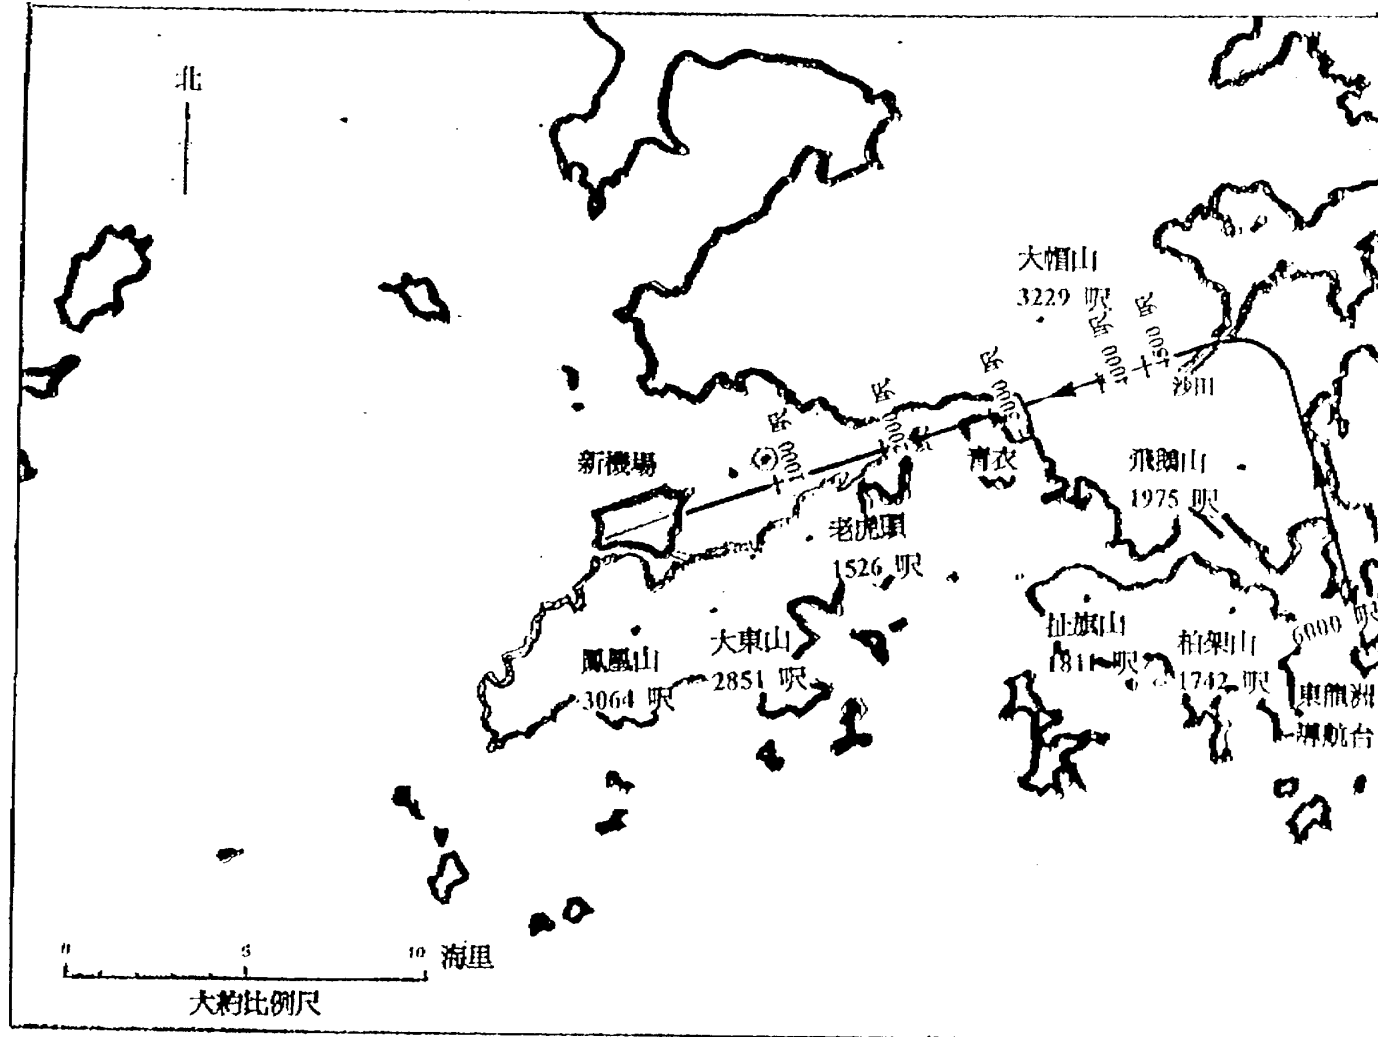

25L 號跑道進場程序

25L 號跑道離場程序

07R 號跑道進場程序

07R 號跑道離場程序

CHEK LAP KOK AIRPORT SEGREGATED MODE OF OPERATION

MAJOR FLIGHT PATHS IN THE PEARL RIVER DELTA
 AFTER NEW AIRPORT OPENING
 新機場啓用後之珠江三角洲主要航道