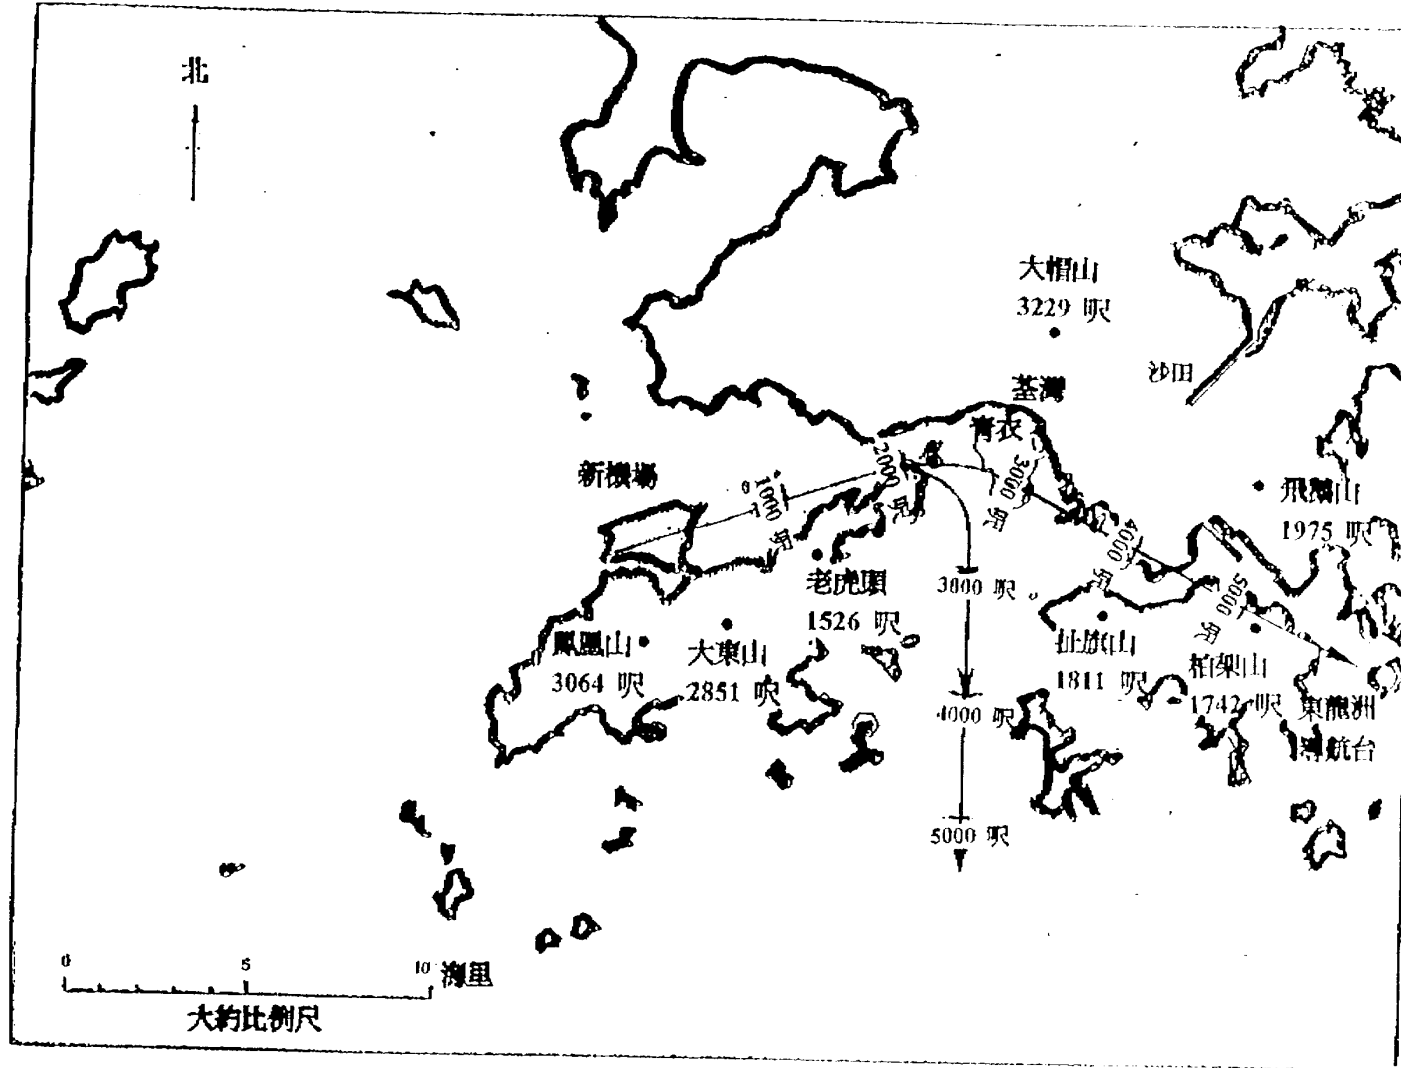

25L 號跑道進場程序

25L 號跑道離場程序

07R 號跑道進場程序

07R 號跑道離場程序

CHEK LAP KOK AIRPORT SEGREGATED MODE OF OPERATION

MAJOR FLIGHT PATHS IN THE PEARL RIVER DELTA
 AFTER NEW AIRPORT OPENING
 新機場啓用後之珠江三角洲主要航道