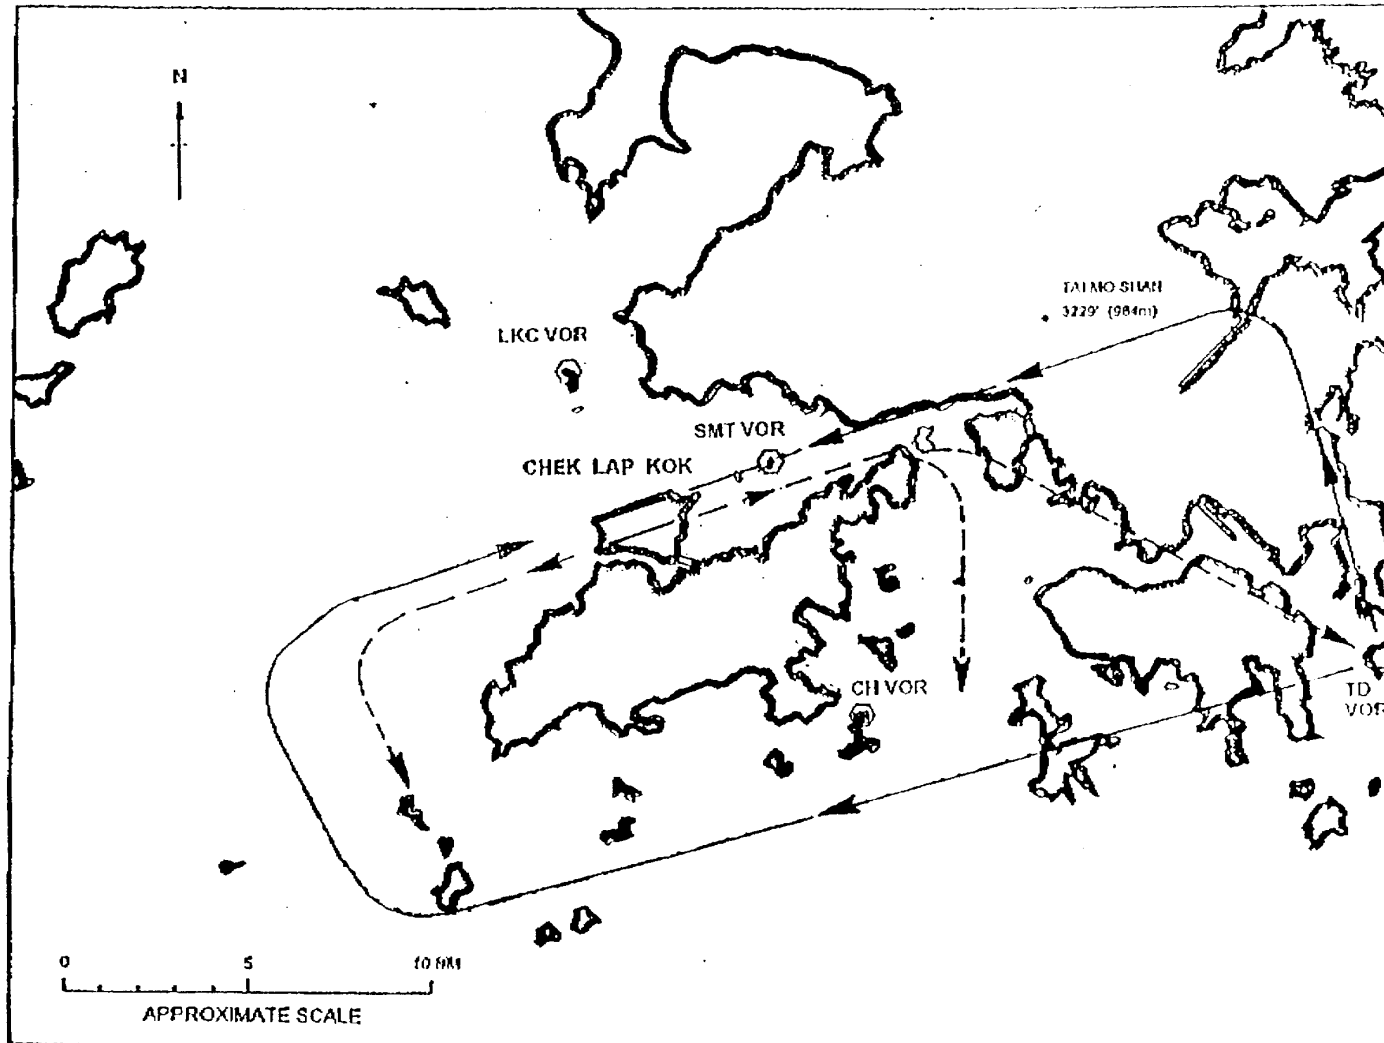

25L 號跑道進場程序

25L 號跑道離場程序

07R 號跑道進場程序

07R 號跑道離場程序

CHEK LAP KOK AIRPORT SEGREGATED MODE OF OPERATION

MAJOR FLIGHT PATHS IN THE PEARL RIVER DELTA
 AFTER NEW AIRPORT OPENING
 新機場啓用後之珠江三角洲主要航道