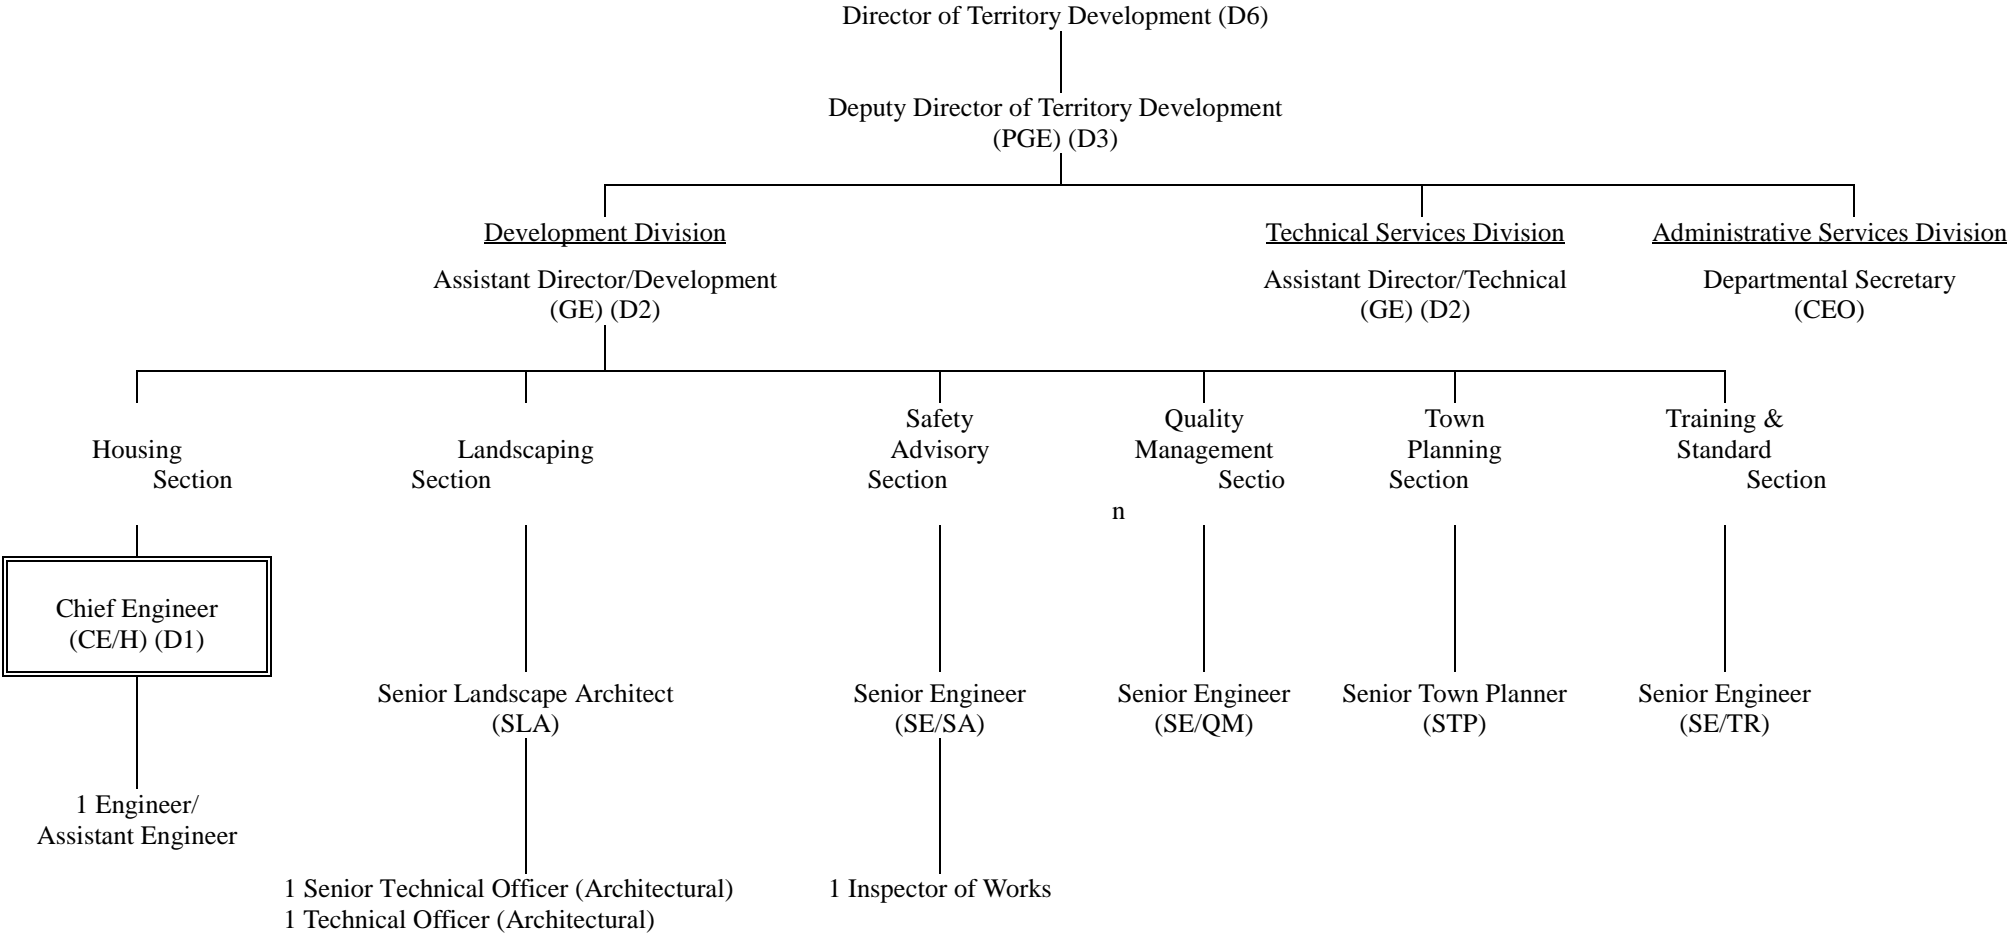

Existing Organisation Chart of Territory Development Department

Legend
 PGE Principal Government Engineer
 GE Government Engineer
 CEO Chief Executive Officer

Proposed Organisation Chart of Territory Development Department

- Legend**
- Proposed new post
 - PGE Principal Government Engineer
 - GE Government Engineer
 - CEO Chief Executive Officer