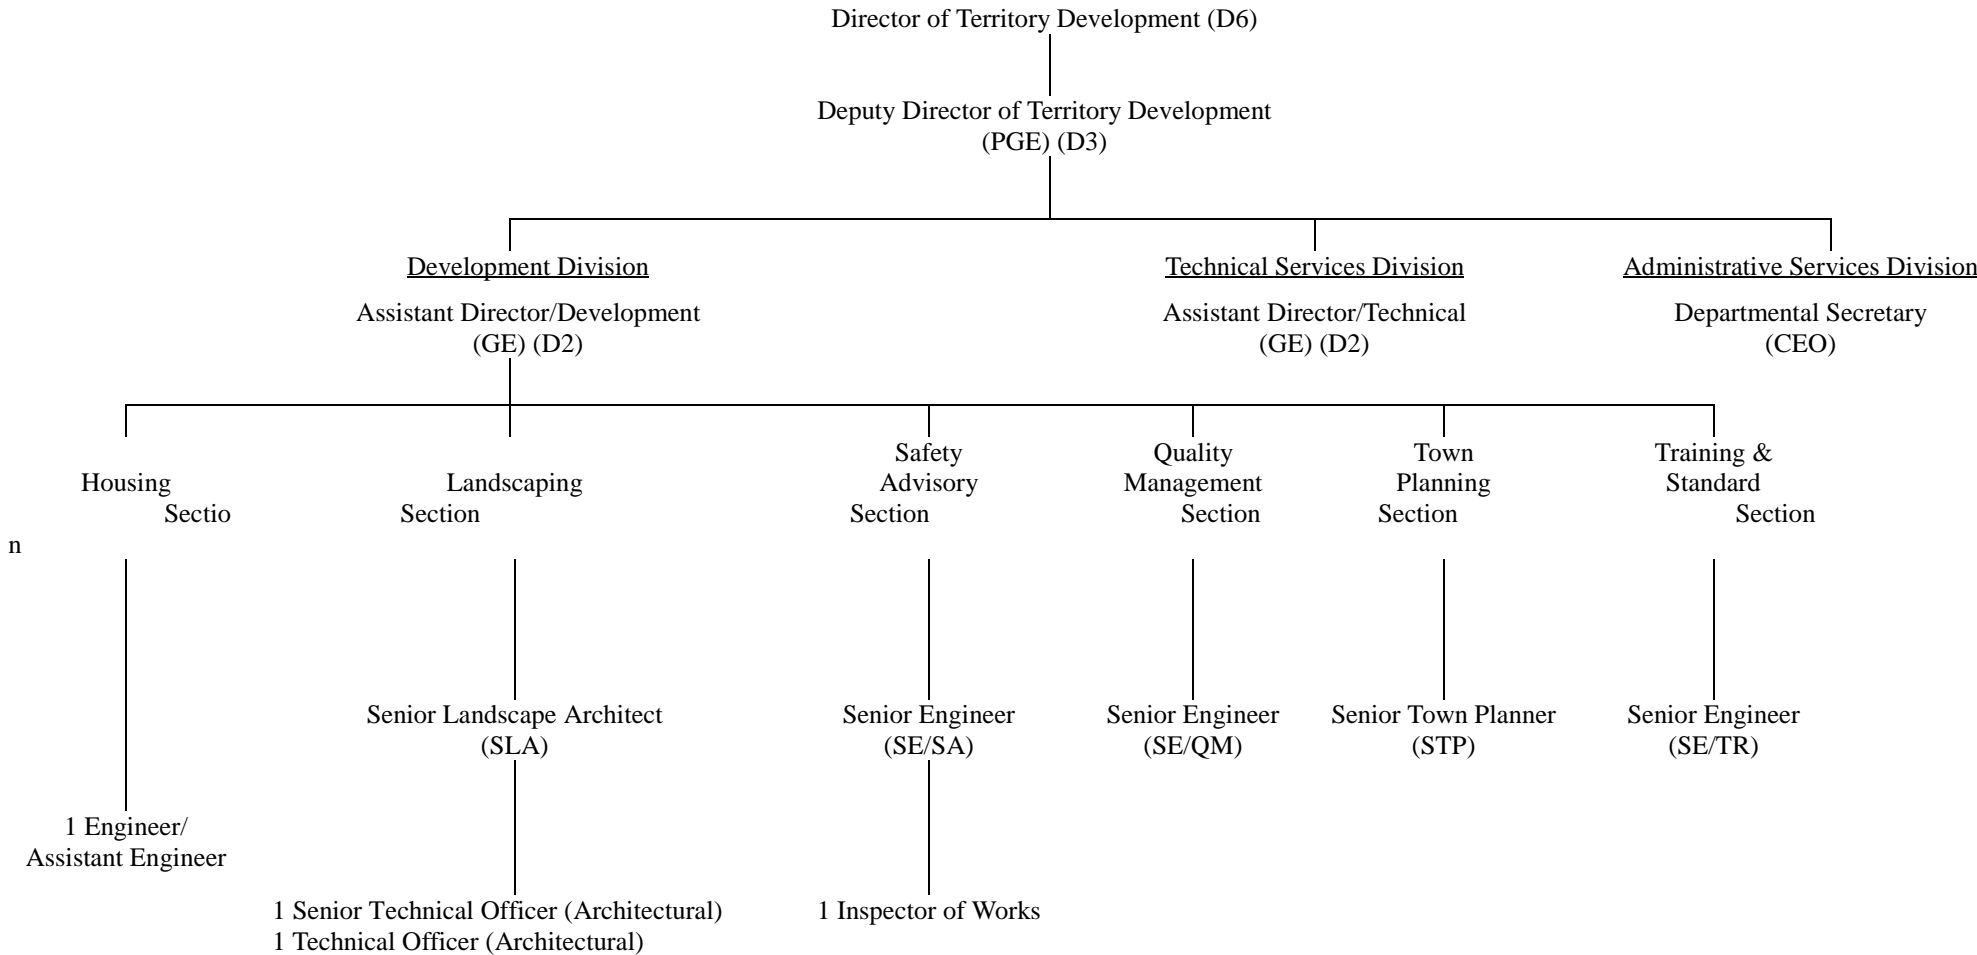

Existing Organisation Chart of Territory Development Department

Legend
 PGE Principal Government Engineer
 GE Government Engineer
 CEO Chief Executive Officer

Proposed Organisation Chart of Territory Development Department

- Legend**
- Proposed new post
 - PGE Principal Government Engineer
 - GE Government Engineer
 - CEO Chief Executive Officer