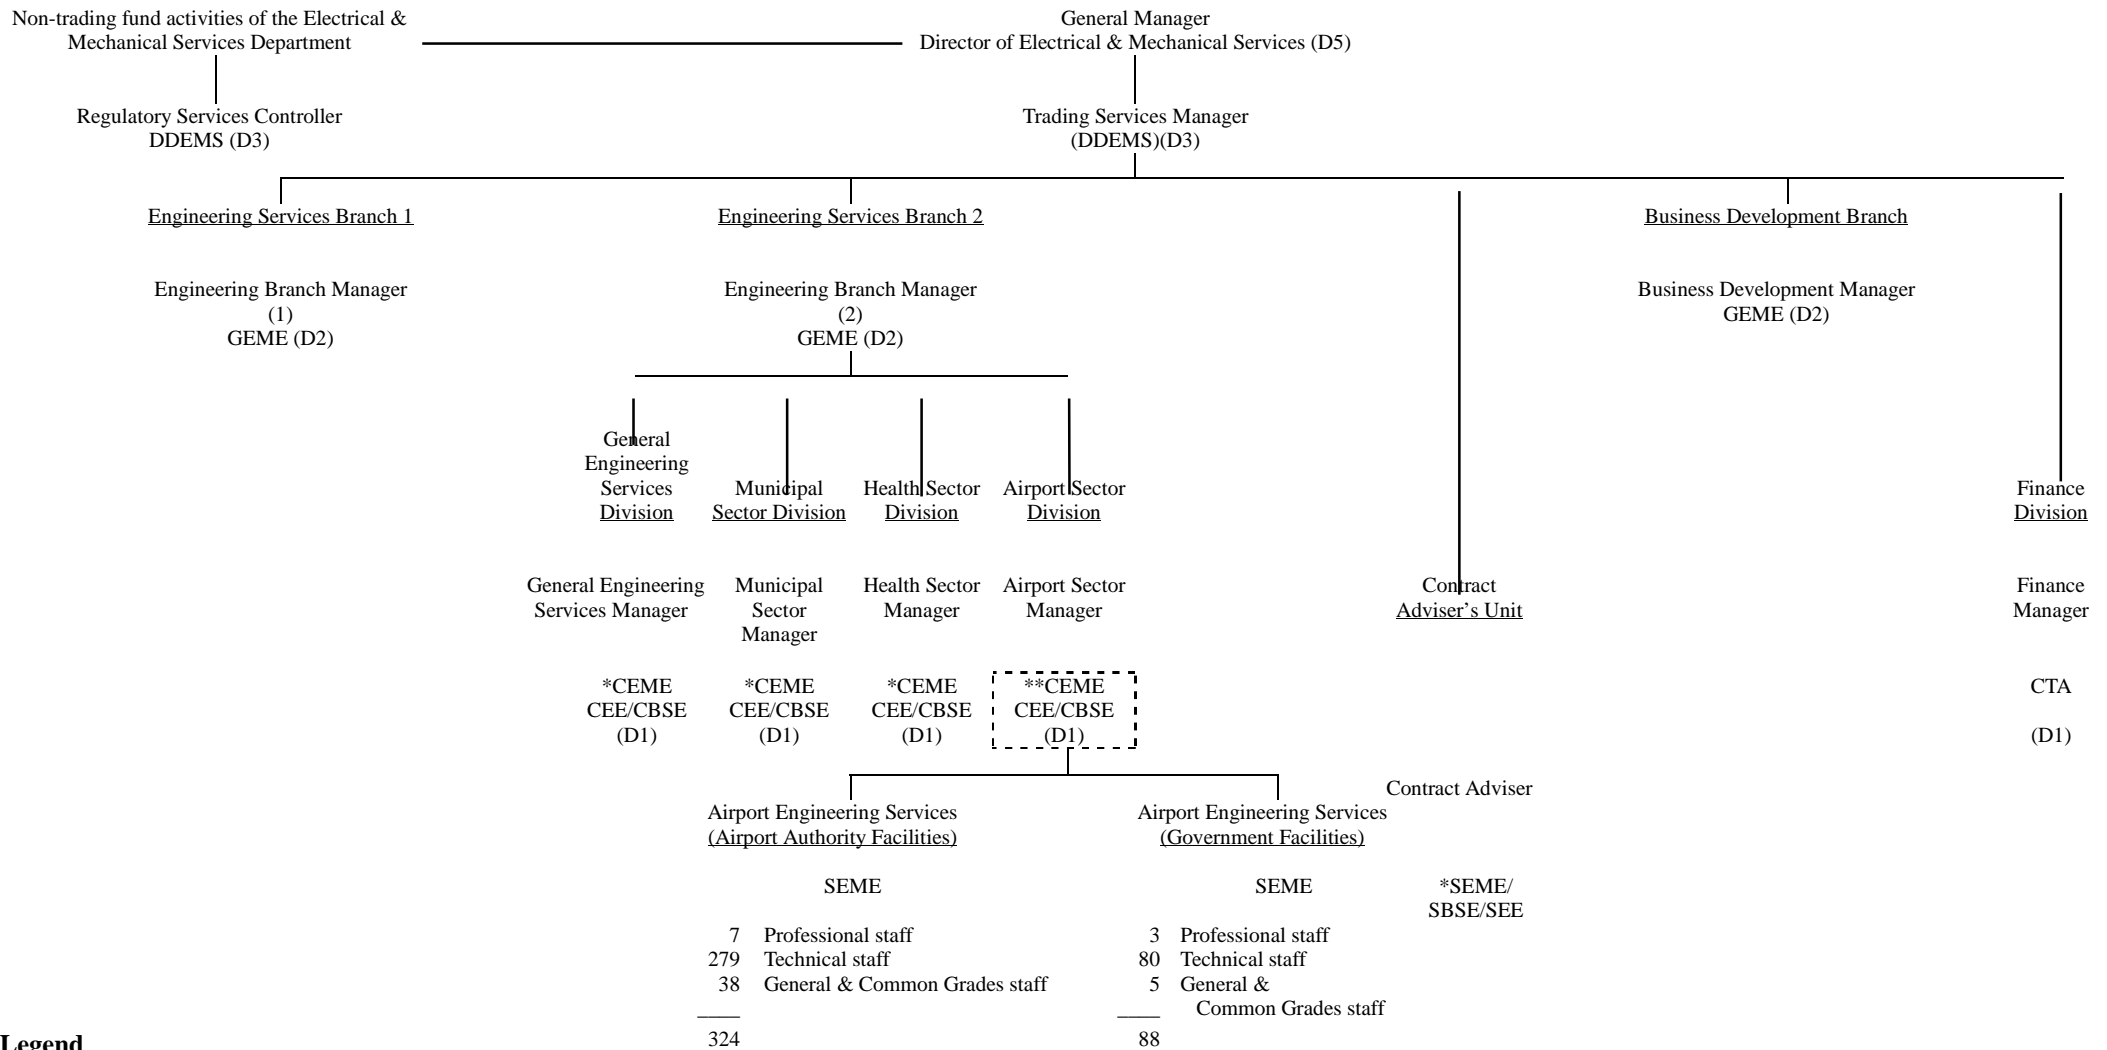

The Existing Organisation Chart of the Airport Sector Division

Legend

- | | | | | | |
|-------|---|------|---|----|---------------------------------------|
| DDEMS | Deputy Director of Electrical and Mechanical Services | SEME | Senior Electrical and Mechanical Engineer | ** | Supernumerary post proposes to retain |
| GEME | Government Electrical and Mechanical Services | SBSE | Senior Building Services Engineer | * | Multi-disciplinary posts |
| CEME | Chief Electrical and Mechanical Services | SEE | Senior Electronics Engineer | | |
| CBSE | Chief Building Services Engineer | | | | |
| CEE | Chief Electronics Engineer | | | | |
| CTA | Chief Treasury Accountant | | | | |