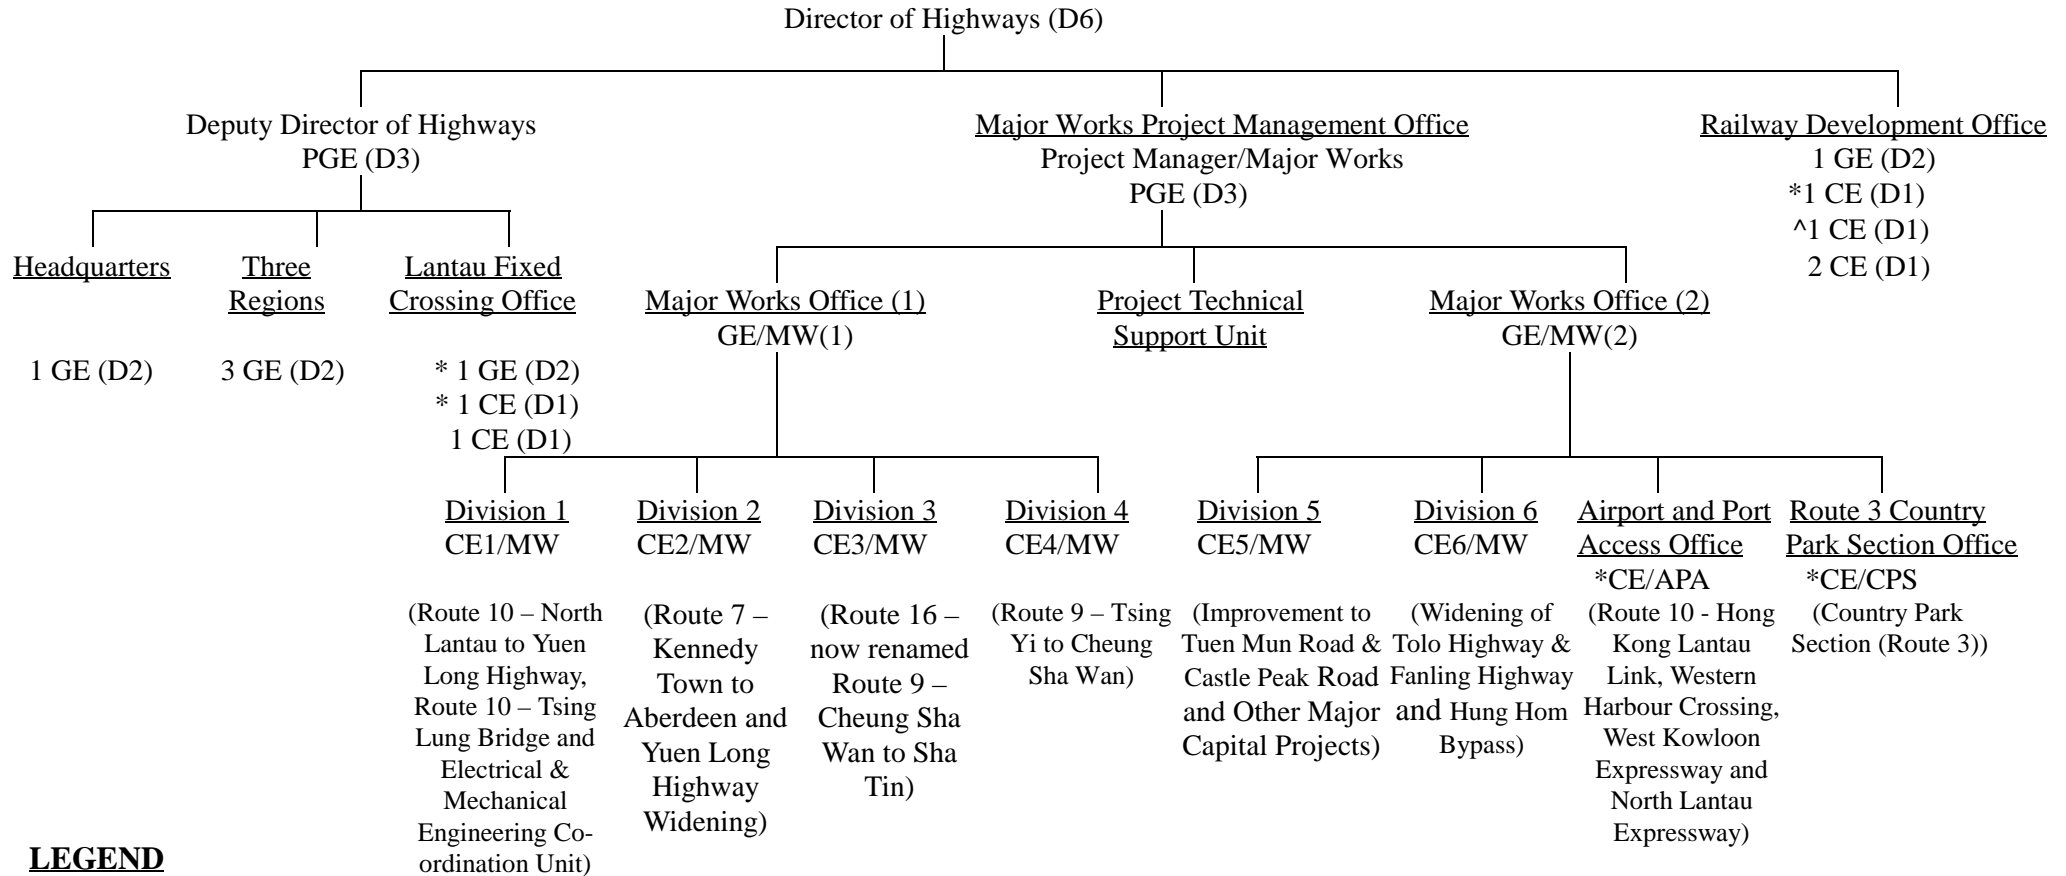

Enclosure 1 to EC(98-99)27

Existing Organisation Chart of Major Works Project Management Office

LEGEND

- PGE - Principal Government Engineer
- GE - Government Engineer
- CE - Chief Engineer
- * - Supernumerary posts to lapse on 1.4.1999

^ - Supernumerary post to lapse on 6.12.2001