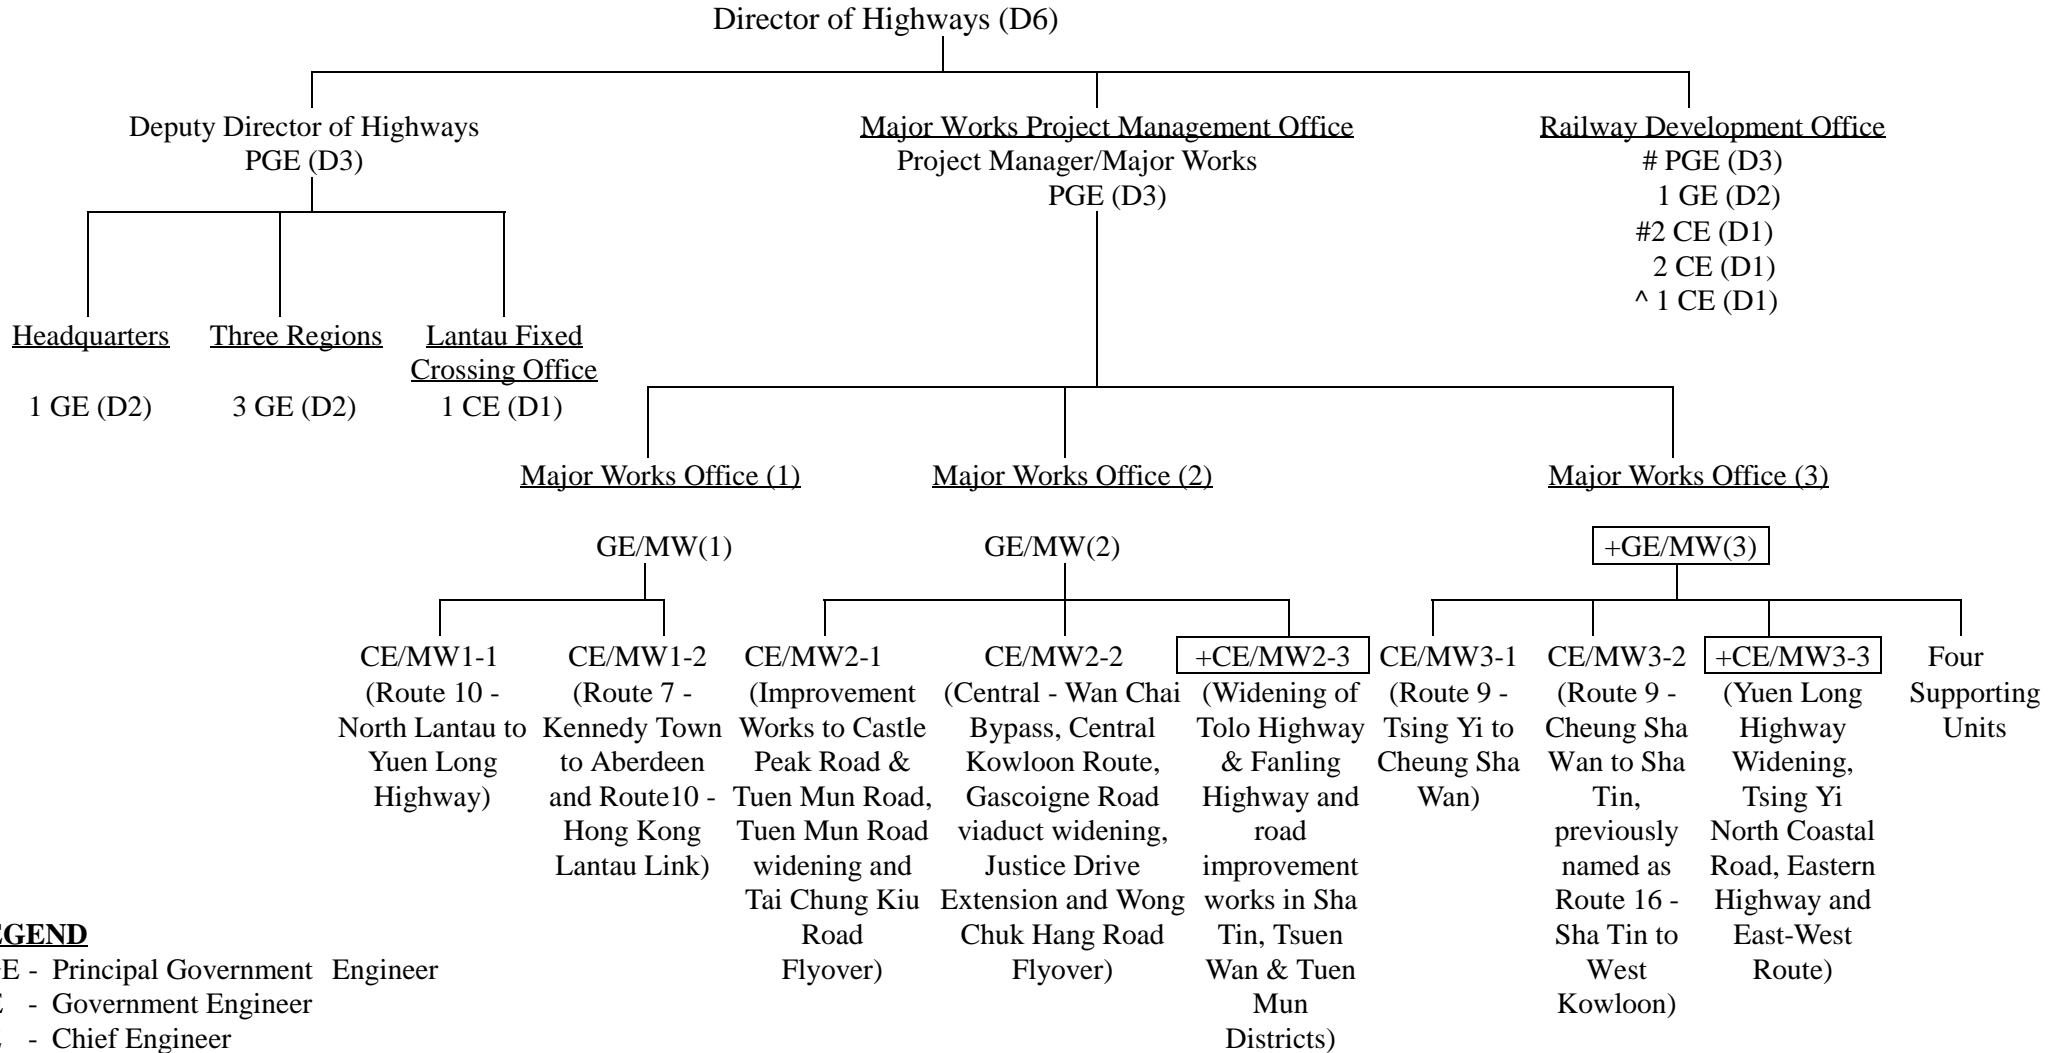

Proposed Organisation Chart of Major Works Project Management Office

(as at 1 April 1999)

LEGEND

PGE - Principal Government Engineer

GE - Government Engineer

CE - Chief Engineer

- Proposal under another ESC submission

+ [] - Proposed supernumerary posts to be created for 6 years

^ - Supernumerary post to lapse on 6 December 2001