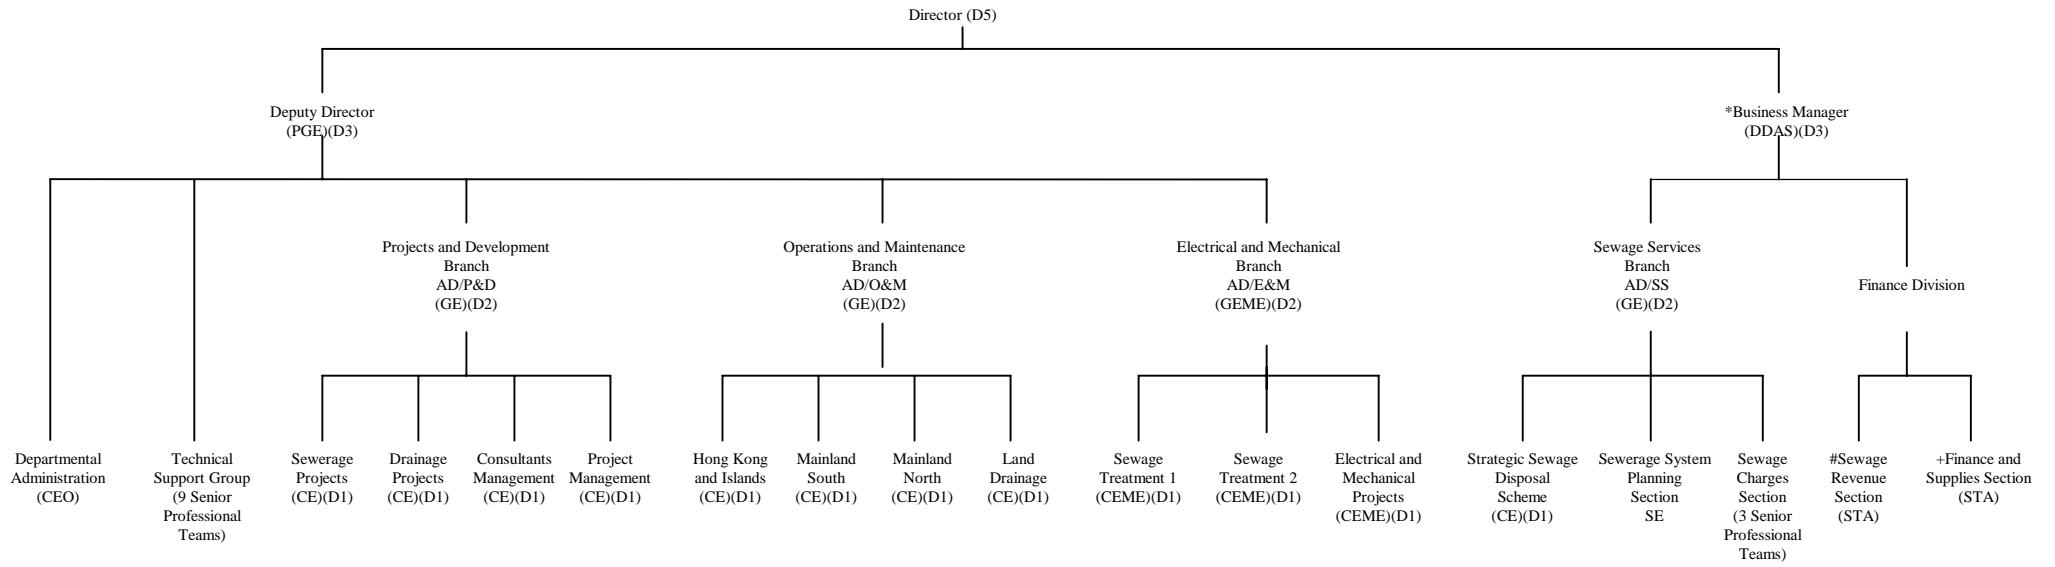

**Existing Organization Chart
Drainage Services Department**

Legend :

- PGE - Principal Government Engineer
- DDAS - Deputy Director of Accounting Services
- AD - Assistant Director
- GE - Government Engineer
- GEME - Government Electrical and Mechanical Engineer
- CE - Chief Engineer
- CEME - Chief Electrical and Mechanical Engineer
- SE - Senior Engineer
- CEO - Chief Executive Officer
- STA - Senior Treasury Accountant
- * - Post proposed to be deleted
- # - Section proposed for redeployment to work under AD/SS
- + - Section proposed for redeployment to work under DD