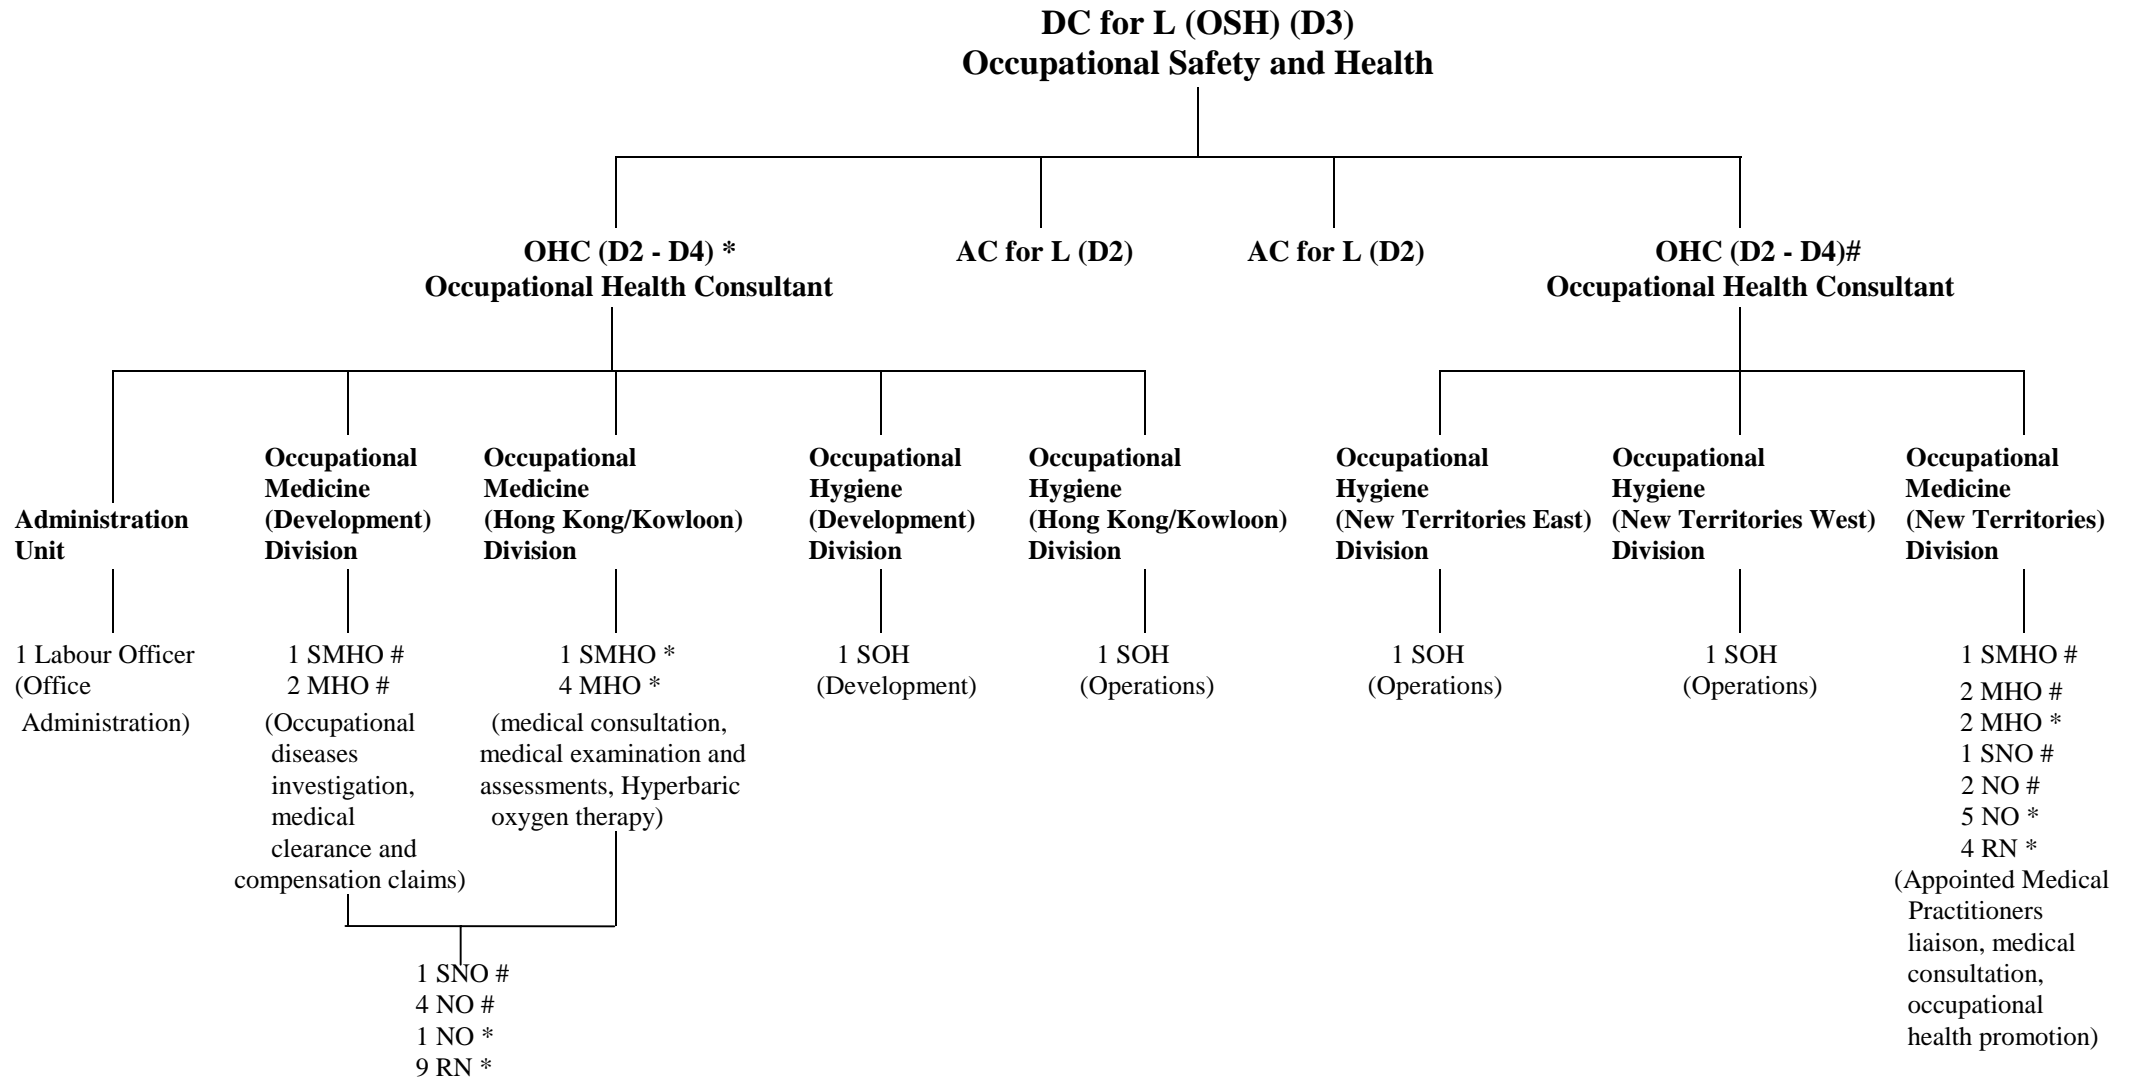

**Organisation Chart of the Occupational Health Service of the Occupational Safety and Health Branch**

**Legend**

DC for L Deputy Commissioner for Labour  
 AC for L Assistant Commissioner for Labour  
 SMHO Senior Medical and Health Officer  
 MHO Medical and Health Officer

SOH Senior Occupational Hygienist  
 SNO Senior Nursing Officer  
 NO Nursing Officer  
 RN Registered Nurse

\* Medical and nursing posts under the establishment of Department of Health  
 # Medical and nursing posts under the establishment of Labour Department