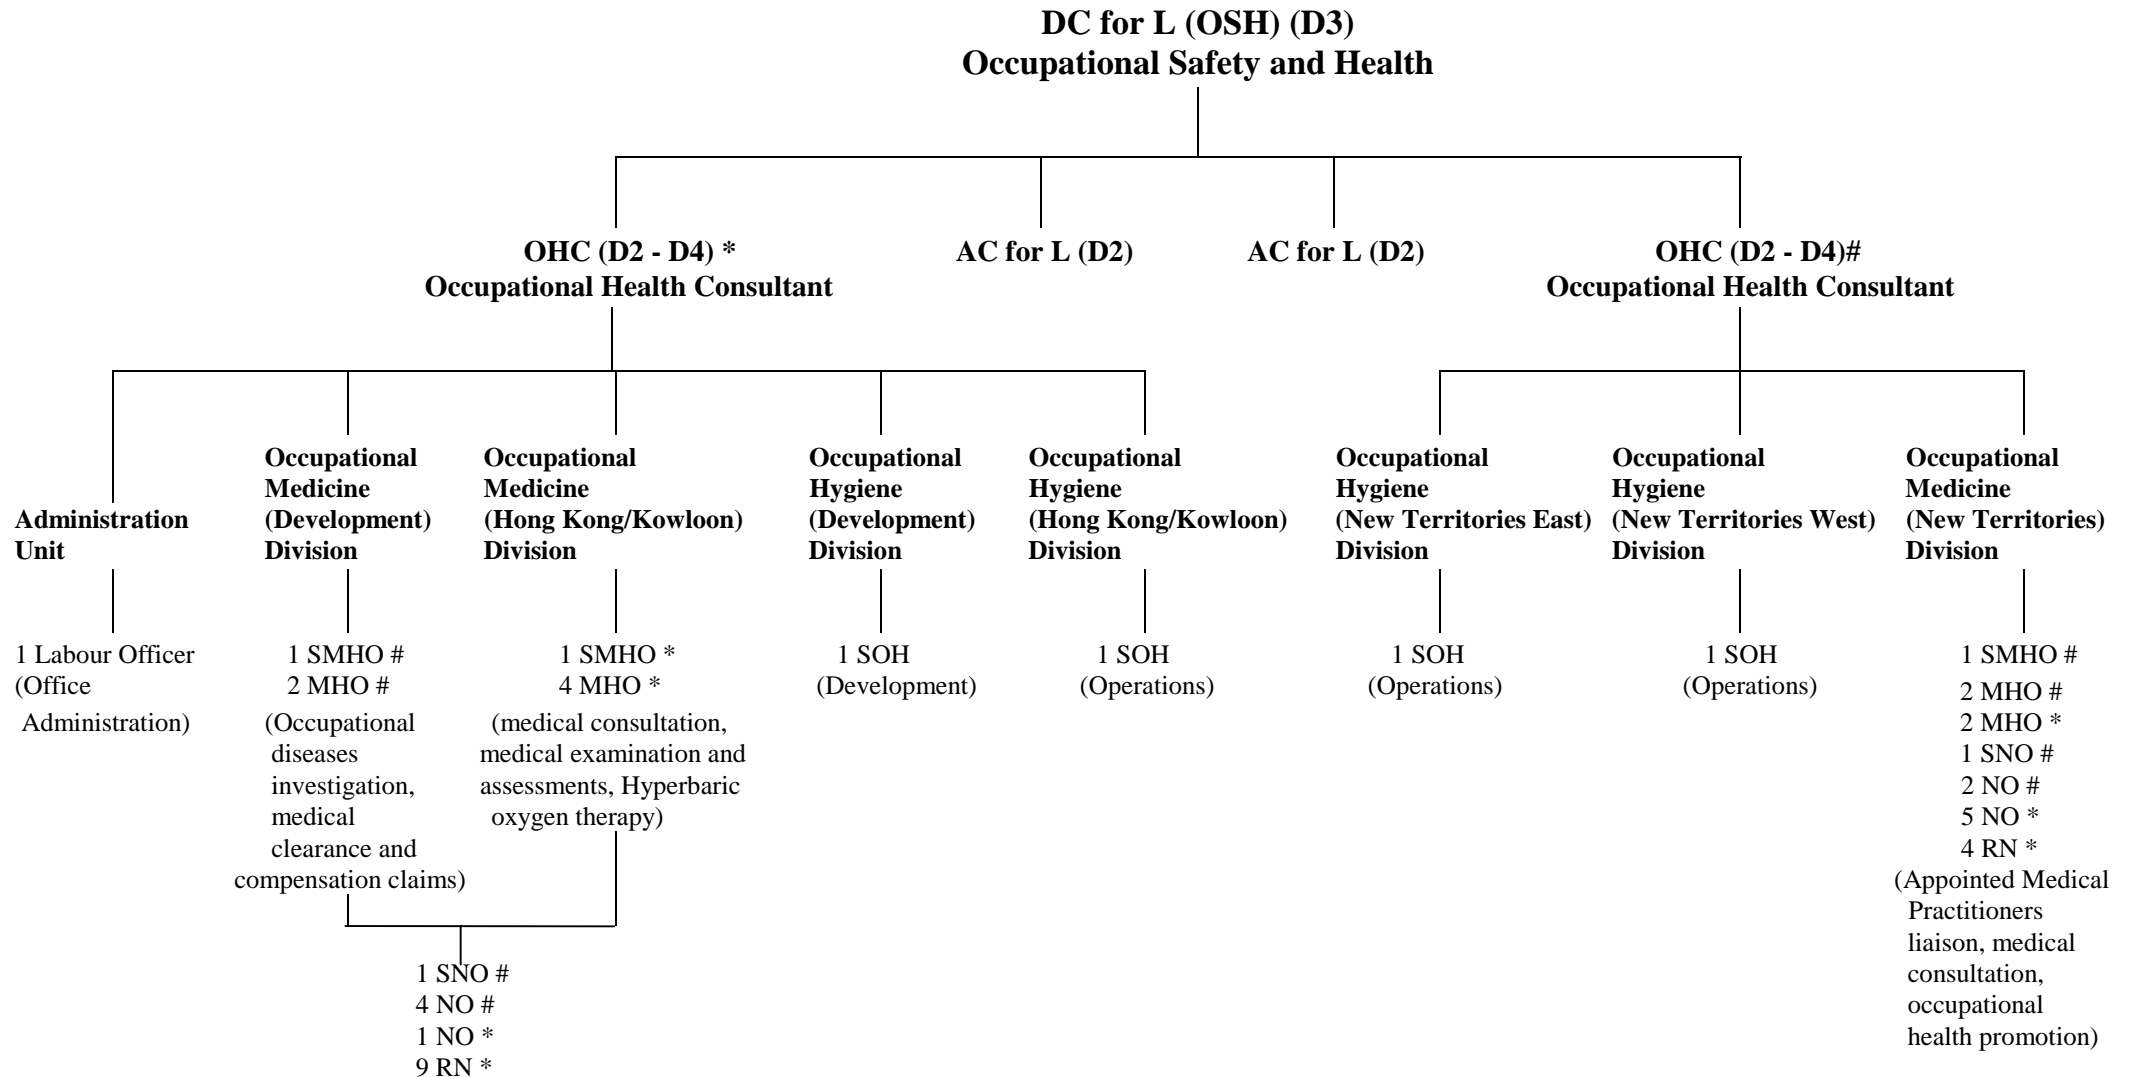

Organisation Chart of the Occupational Health Service of the Occupational Safety and Health Branch

Legend

DC for L Deputy Commissioner for Labour
 AC for L Assistant Commissioner for Labour
 SMHO Senior Medical and Health Officer
 MHO Medical and Health Officer

SOH Senior Occupational Hygienist
 SNO Senior Nursing Officer
 NO Nursing Officer
 RN Registered Nurse

* Medical and nursing posts under the establishment of Department of Health
 # Medical and nursing posts under the establishment of Labour Department