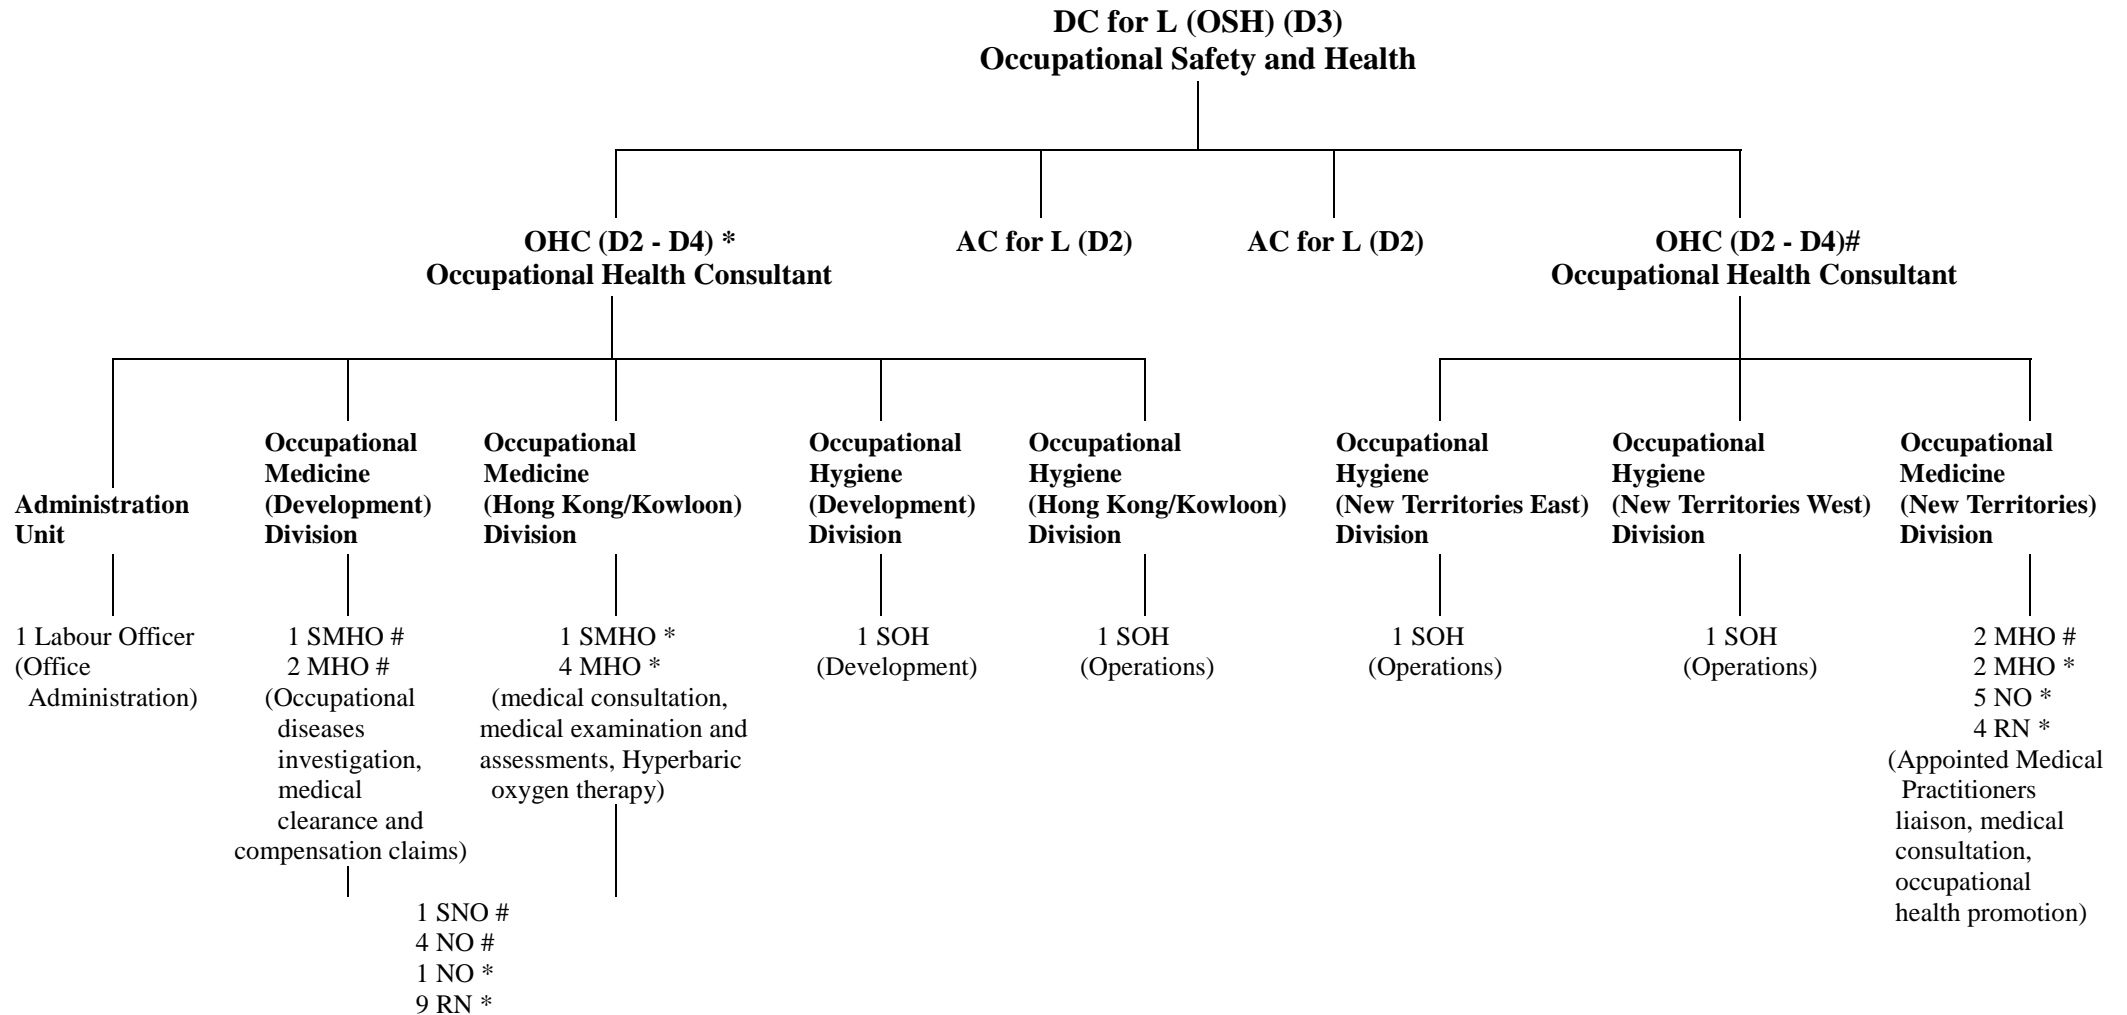

**Organisation Chart of the Occupational Health Service of the
Occupational Safety and Health Branch**

Legend

DC for L Deputy Commissioner for Labour
 AC for L Assistant Commissioner for Labour
 SMHO Senior Medical and Health Officer
 MHO Medical and Health Officer

SOH Senior Occupational Hygienist
 SNO Senior Nursing Officer
 NO Nursing Officer
 RN Registered Nurse

* Medical and nursing posts under the establishment of Department of Health
 # Medical and nursing posts under the establishment of Labour Department