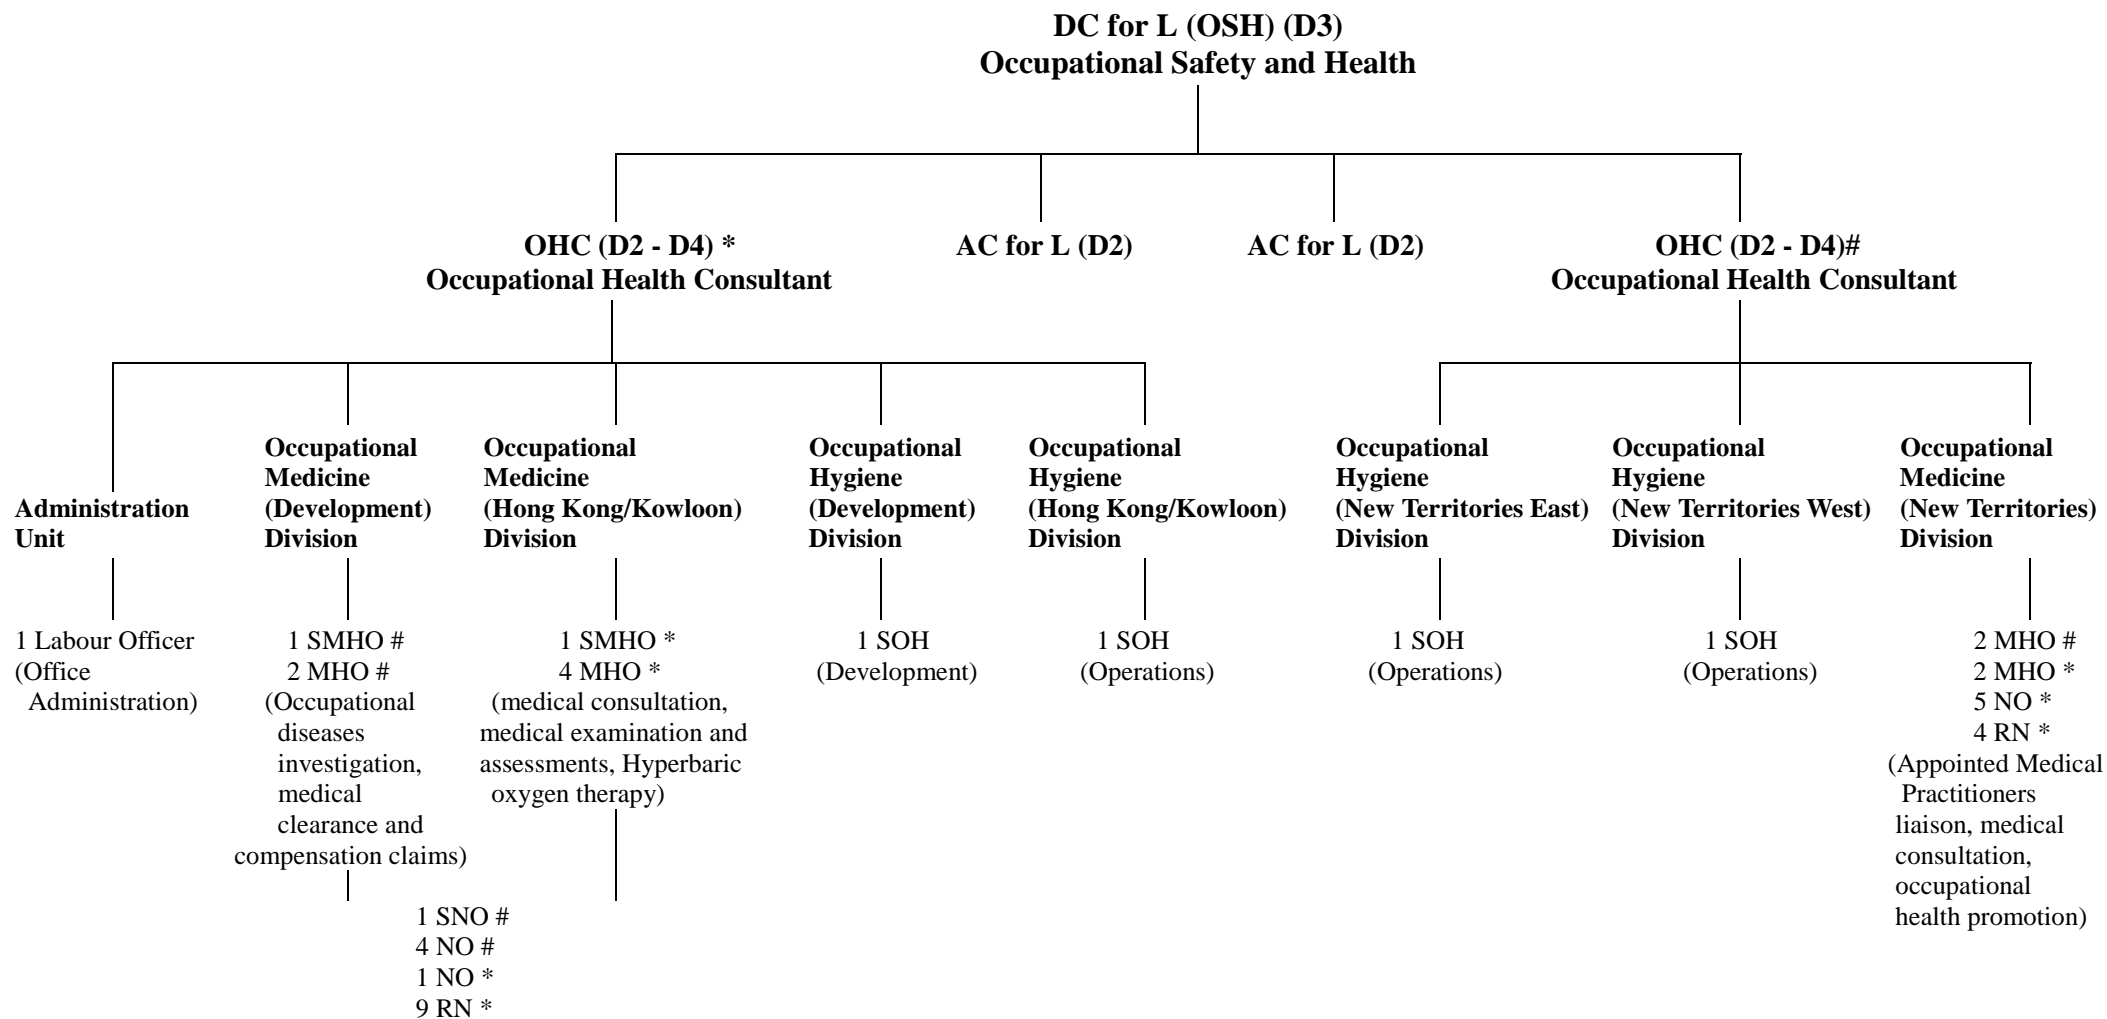

# Organisation Chart of the Occupational Health Service of the Occupational Safety and Health Branch

**Legend**

DC for L Deputy Commissioner for Labour  
 AC for L Assistant Commissioner for Labour  
 SMHO Senior Medical and Health Officer  
 MHO Medical and Health Officer

SOH Senior Occupational Hygienist  
 SNO Senior Nursing Officer  
 NO Nursing Officer  
 RN Registered Nurse

\* Medical and nursing posts under the establishment of Department of Health  
 # Medical and nursing posts under the establishment of Labour Department