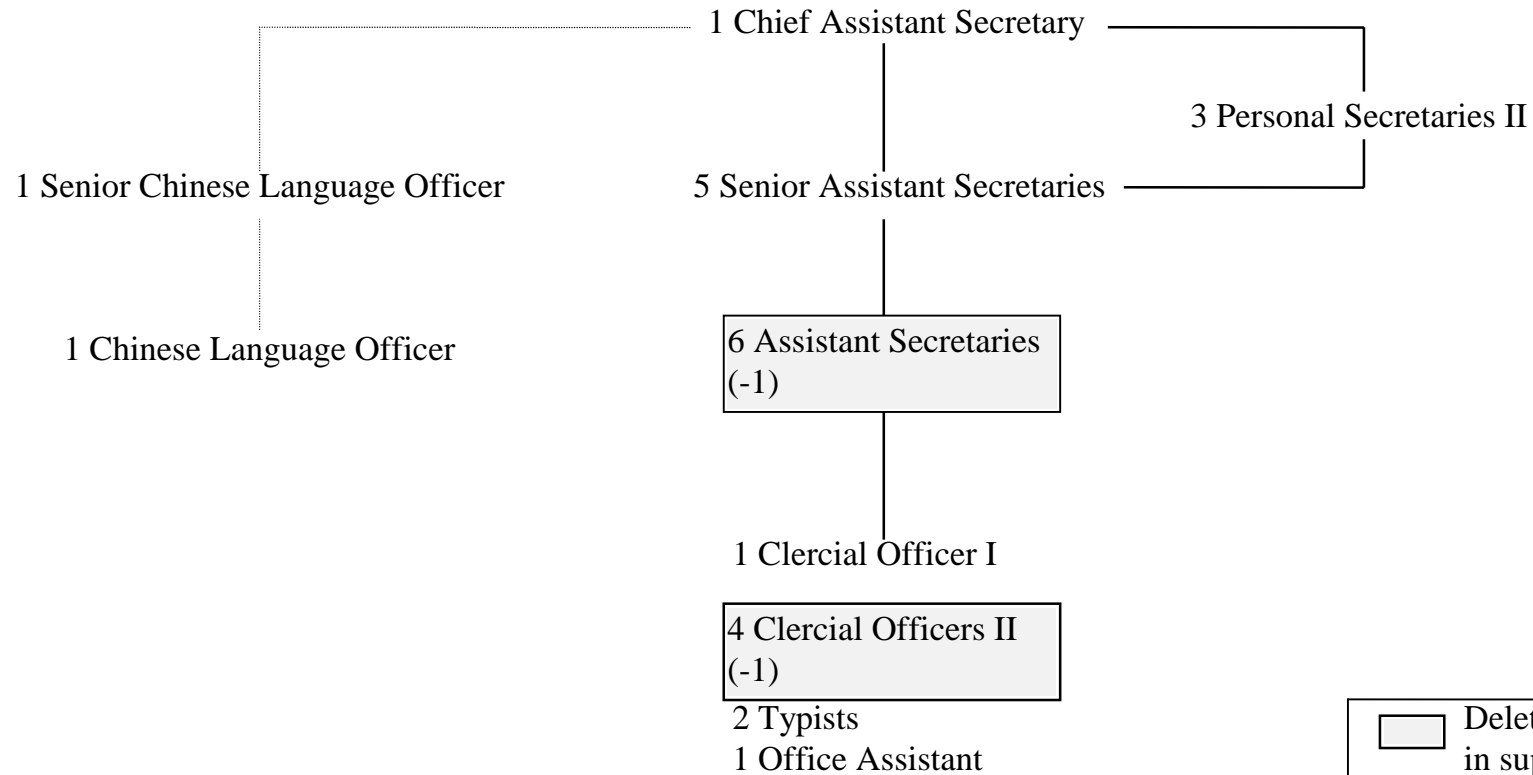

**Organisation Chart
of
LegCo Complaints Division
(as at 1.1.1999)**

 Deletion of posts
in support of the EPP :
1 AS
1 COII

..... The CLOs serve the Complaints
Division under the direct
supervision of the Translation
and Interpretation Division.