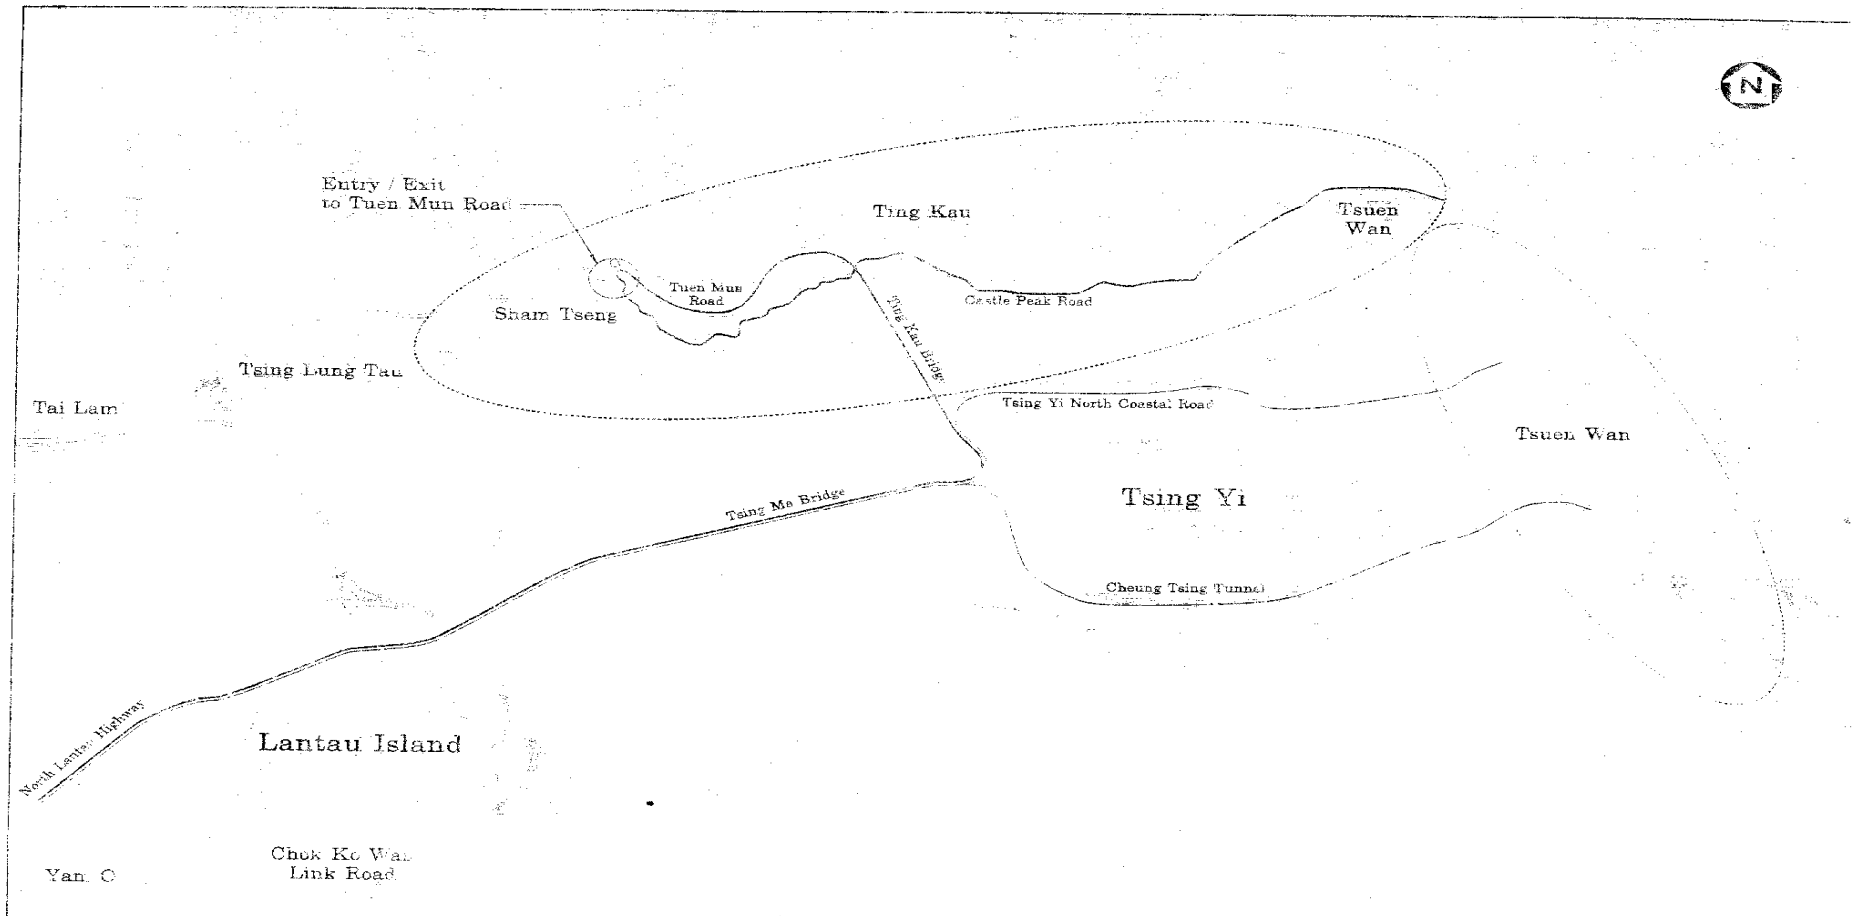

Legend

Population

589,525	2000
653,389	2011
659,102	2016

Mackay Lantau Highway

Yam O

Chok Ko Wan Link Road

Distance from "Sham Tseng Entry / Exit to Tuen Mun Road" to "Yam O":

- Via Ting Kau Bridge & Tsing Ma Bridge - 10.84Km
- Via Tsing Lung Bridge & Chok Ko Wan Link Road - 11.25Km

R16/012

Scale 1:50000

Lantau Island

DESIGNED BY P. S. LAM	CHECKED BY S. CHAN	DRAWING NO. R10/015	SCALE 1:30000
APPROVED BY S. CHAN	DATE 9/11/90	 <b>HIGHWAYS DEPARTMENT HONG KONG</b>	
PROJECT Major Works Project Management Office			