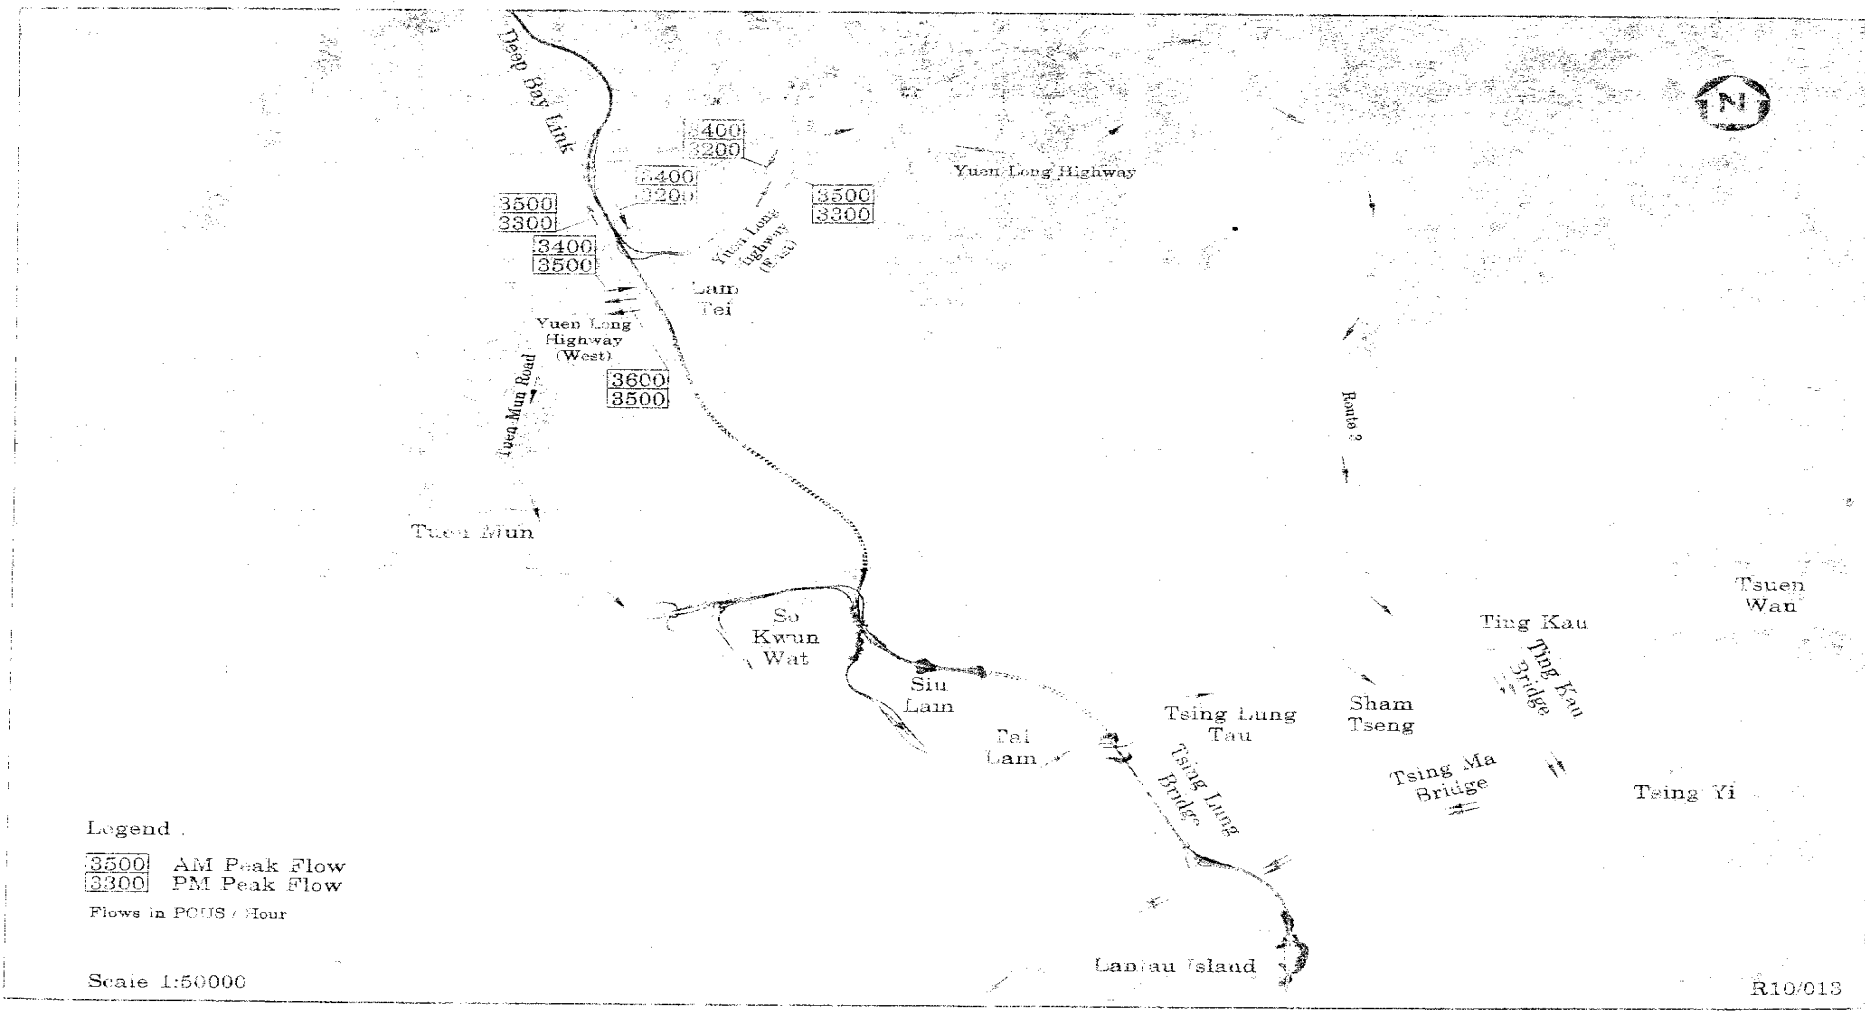

Legend

Population

589,525	2000
653,389	2011
659,102	2016

Mackay Lantau Highway

Yam O

Chok Ko Wan Link Road

Distance from "Sham Tseng Entry / Exit to Tuen Mun Road" to "Yam O":

- Via Ting Kau Bridge & Tsing Ma Bridge - 10.84Km
- Via Tsing Lung Bridge & Chok Ko Wan Link Road - 11.25Km

R16/012

Scale 1:50000

Lantau Island

DESIGNED BY P. S. LAM	CHECKED BY S. CHAN	DRAWING NO. R10/015	SCALE 1:30000
APPROVED BY S. CHAN	DATE 9/11/90	 <b>HIGHWAYS DEPARTMENT HONG KONG</b>	
PROJECT Major Works Project Management Office			