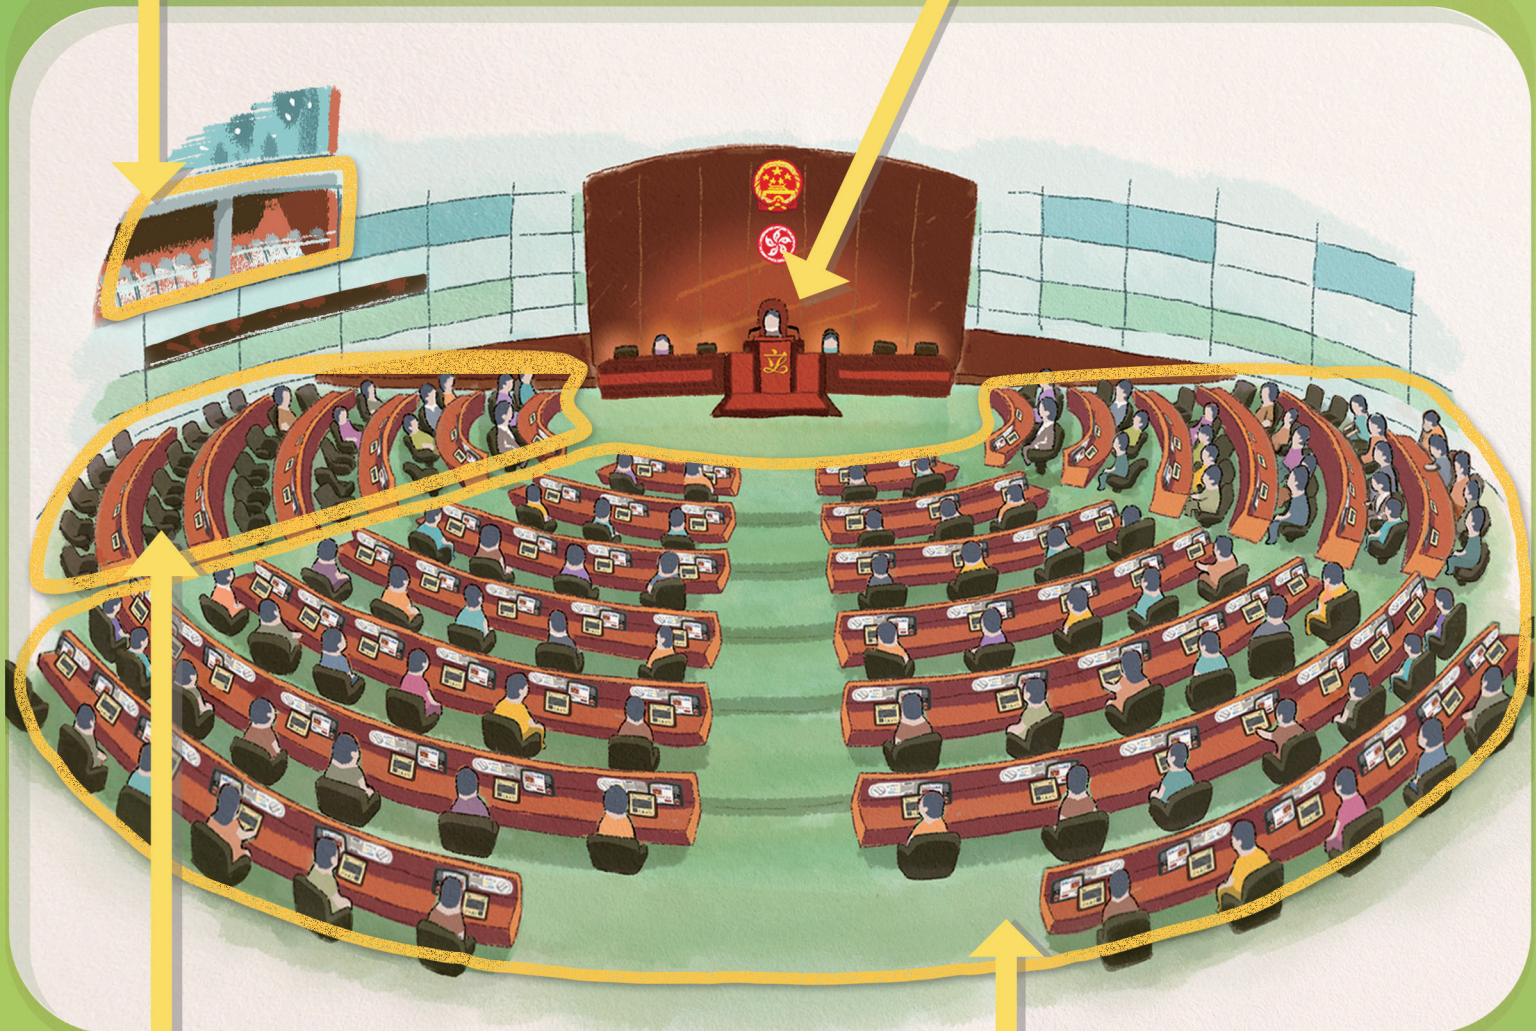

## Quiz 1: Numbers

The Legislative Council  
("LegCo") is now in its   
term.

There are  Members in LegCo,  
with  of them returned  
by Election Committee.

Members are returned  
by  functional  
constituencies.

The remaining  Members are  
returned by  geographical  
constituencies through  
direct elections.

LegCo normally meets every  
Wednesday at  o'clock.

A bill has to go through a  
-reading procedure before  
it becomes a law.

## Quiz 2: Photos

The Legislative Council normally meets every Wednesday in the Chamber of the Legislative Council Complex. Do you know the seating arrangement in the Chamber?

The  is for the public and media representatives to observe meetings.

This is the seat for the

These are the seats for the

These are the seats for the

This is the most remarkable thing I found in the  
Legislative Council Complex: