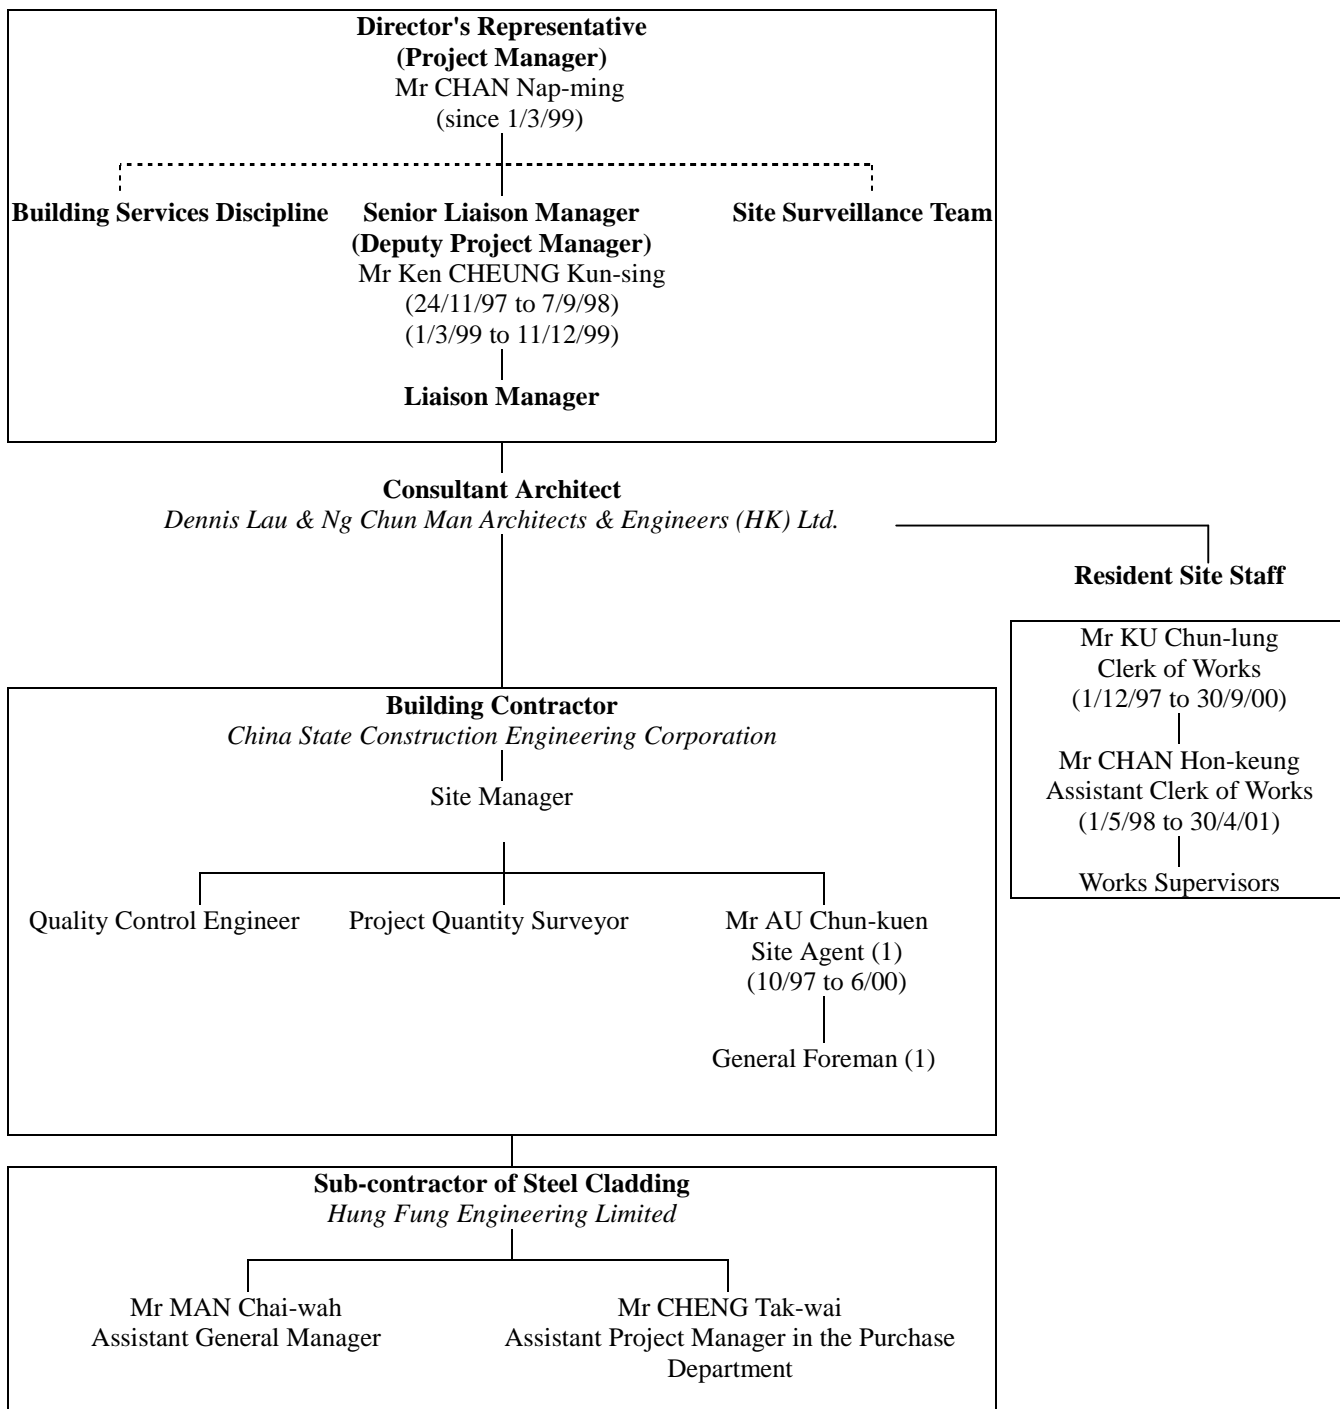

**Organization Chart Showing the Key Personnel Responsible
for Shek Yam Estate Phase 2 Building Contract**

Housing Department's Liaison Officers

Legend

..... provide professional advice and assistance to

—— report to and overseen by

Source of information: written and oral evidence provided by witnesses