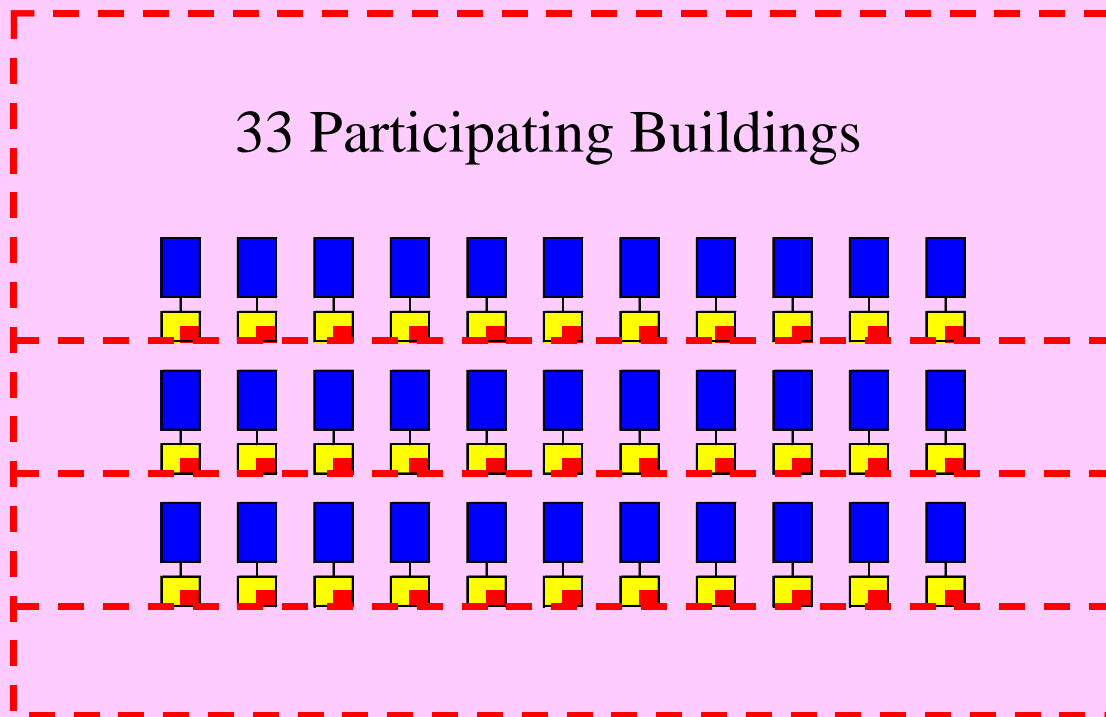

Existing 18 buildings

Harbour Lighting Plan 維港照明計劃

Harbour Lighting Plan 維港照明計劃

HK Cultural Centre
HK Museum of Art
HK Coliseum

Harbour Lighting Plan 維港照明計劃

HK Cultural Centre
HK Museum of Art
HK Coliseum

Other additional buildings

Harbour Lighting Plan - phase 2 維港照明計劃第二期

33 Participating Buildings

Harbour Lighting Plan - phase 2 維港照明計劃第二期

Harbour Lighting Plan - phase 2 維港照明計劃第二期

A Symphony of Lights

幻彩詠香江

Thank You