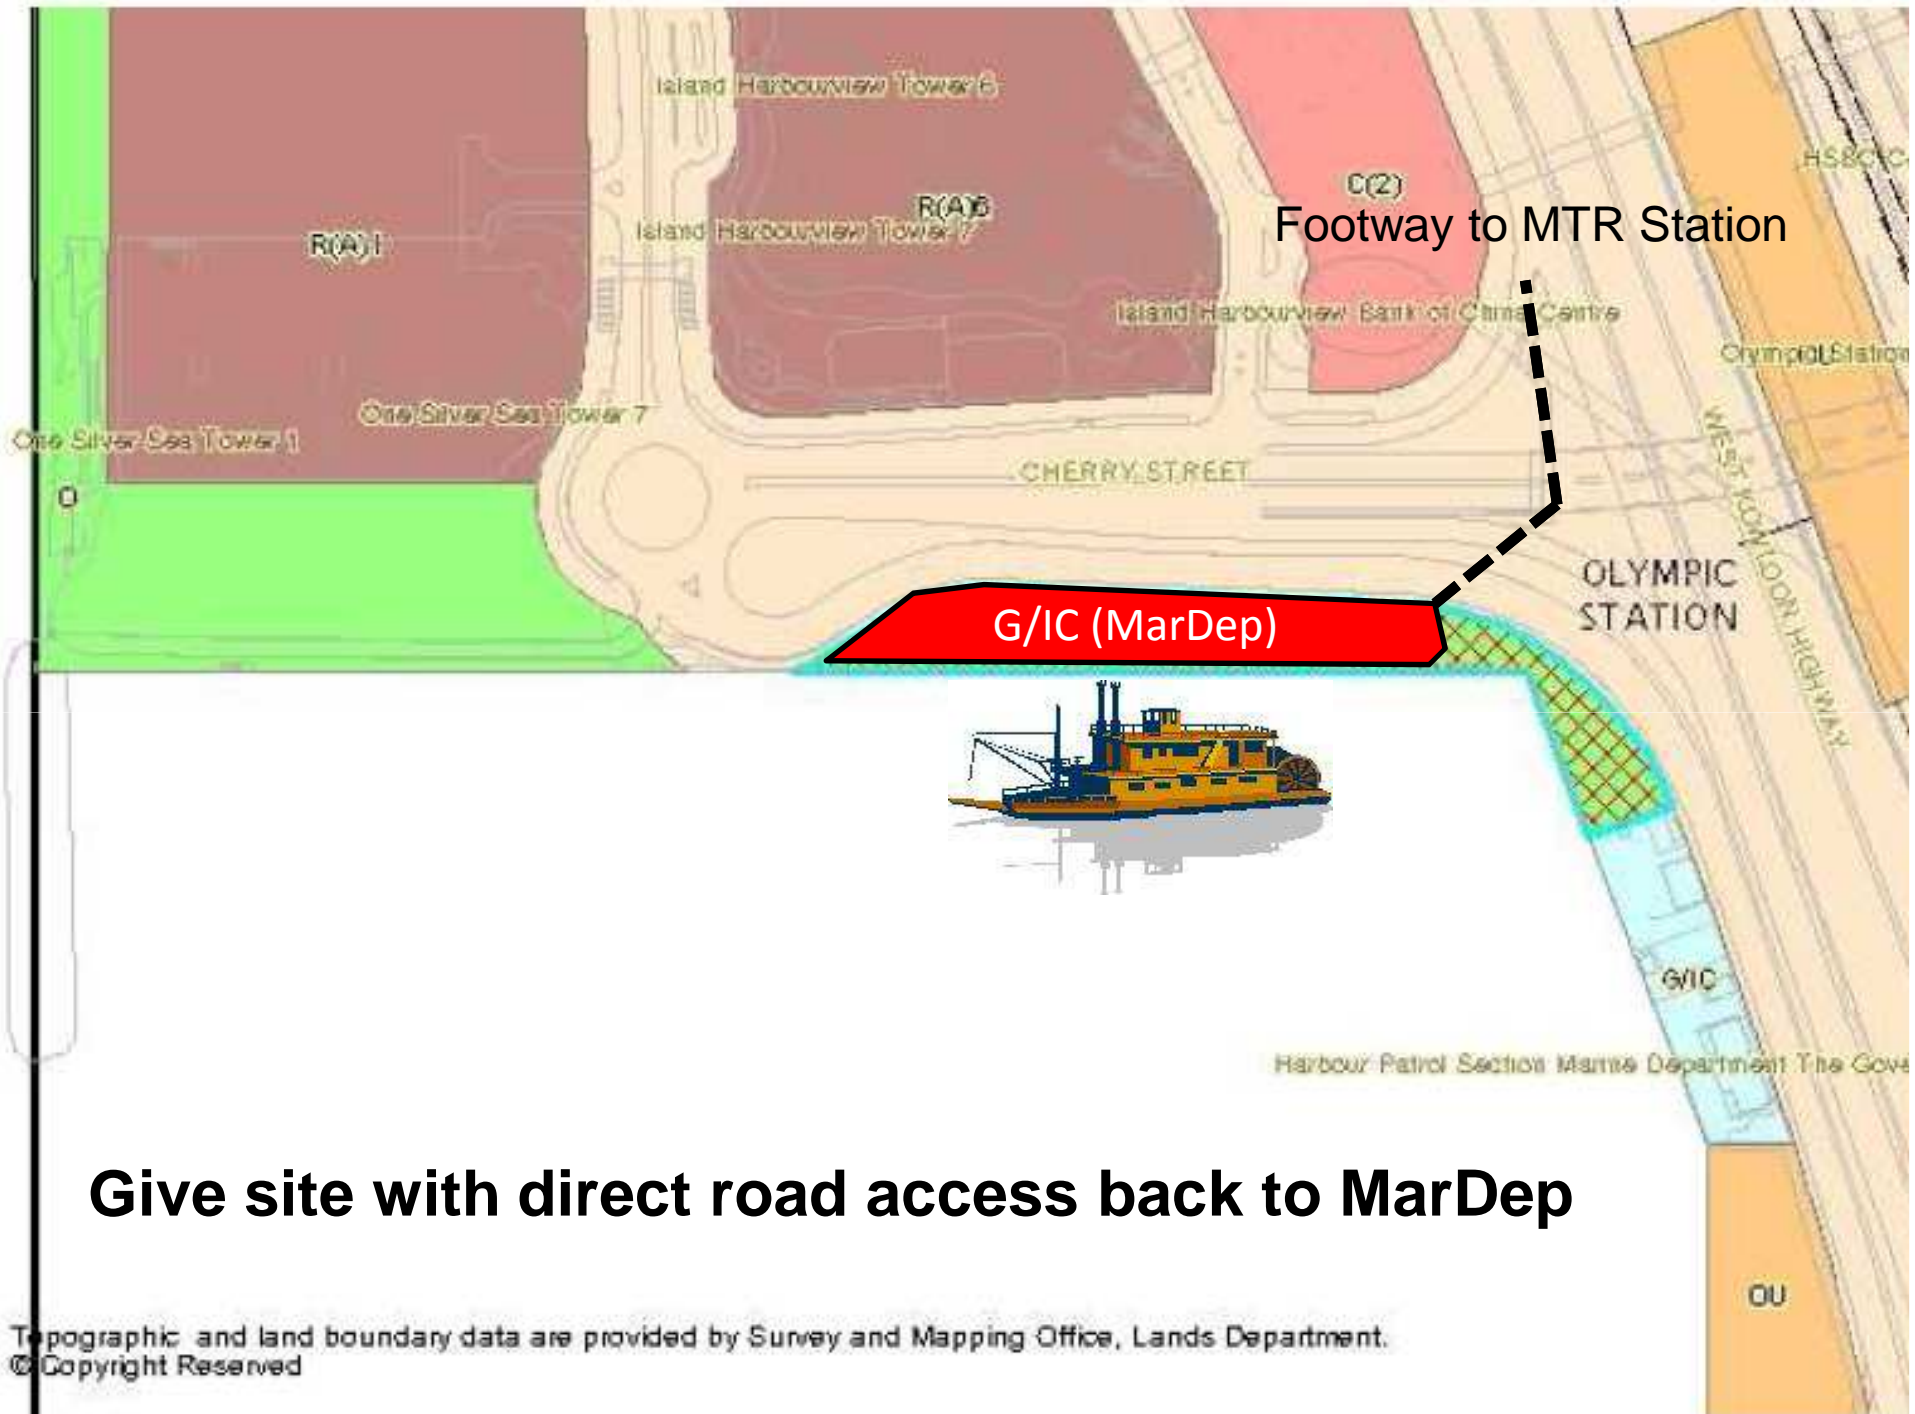

Marine Department Ship survey location

Paul Zimmerman

September 2013

N

Yau Ma Tei

Image © 2011 GeoEye

22°18'46.67" N 114°09'21.87" E elev 0 m

Eye alt 3.61 km

Current: Ship survey next to a park with vehicles forced to park illegally in roundabout

Harbour Patrol Section Marine Department The Govern

Give site with direct road access back to MarDep

Topographic and land boundary data are provided by Survey and Mapping Office, Lands Department.
© Copyright Reserved