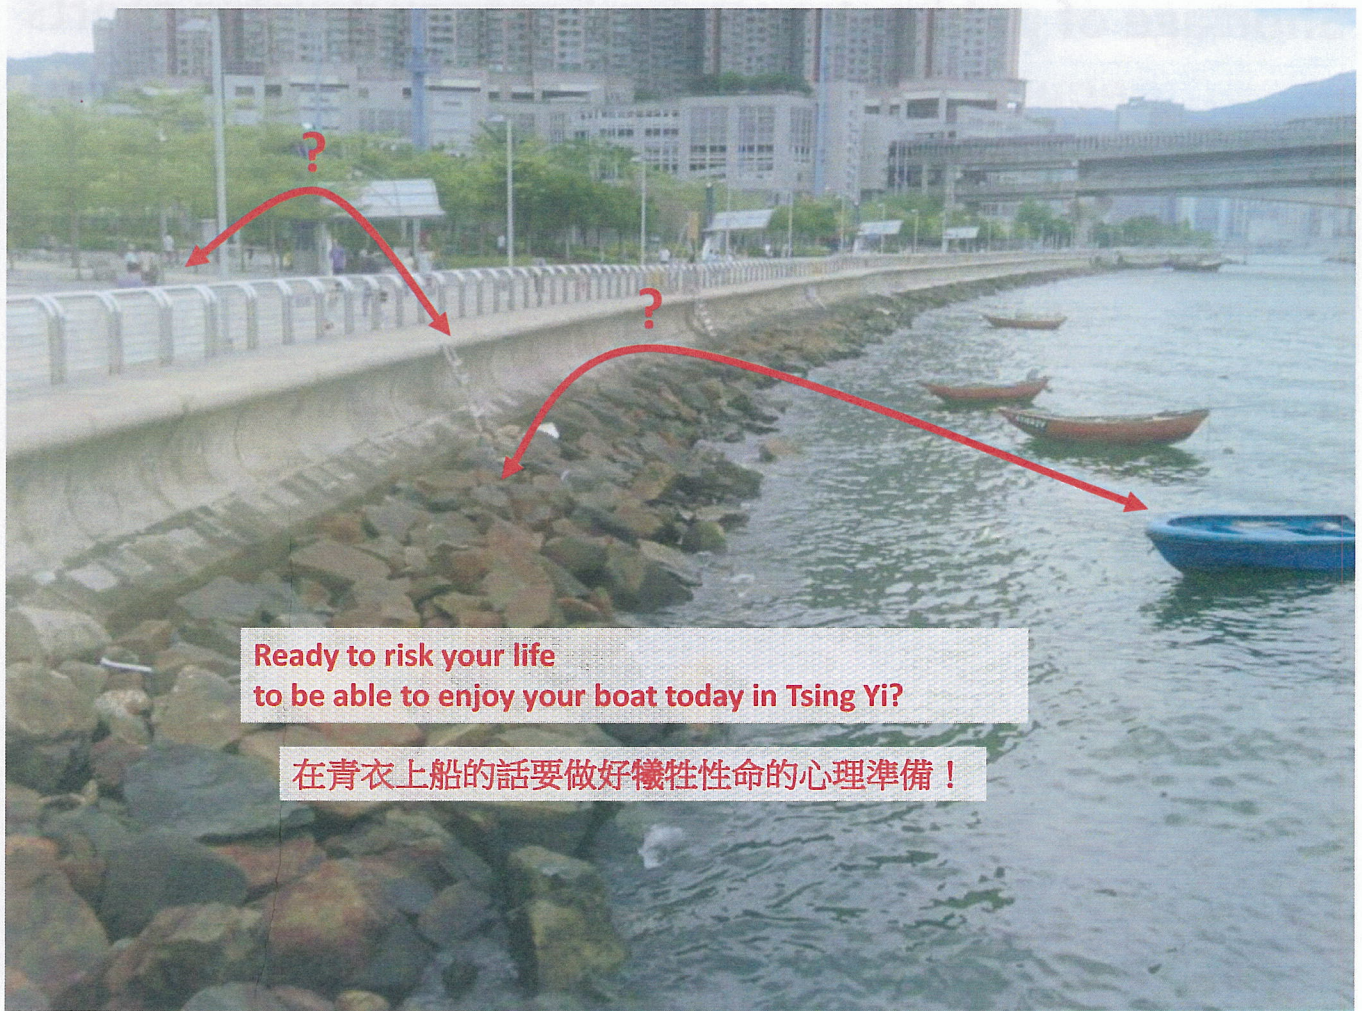

**Ready to risk your life
to be able to enjoy your boat today in Tsing Yi?**

在青衣上船的話要做好犧牲性命的心理準備！