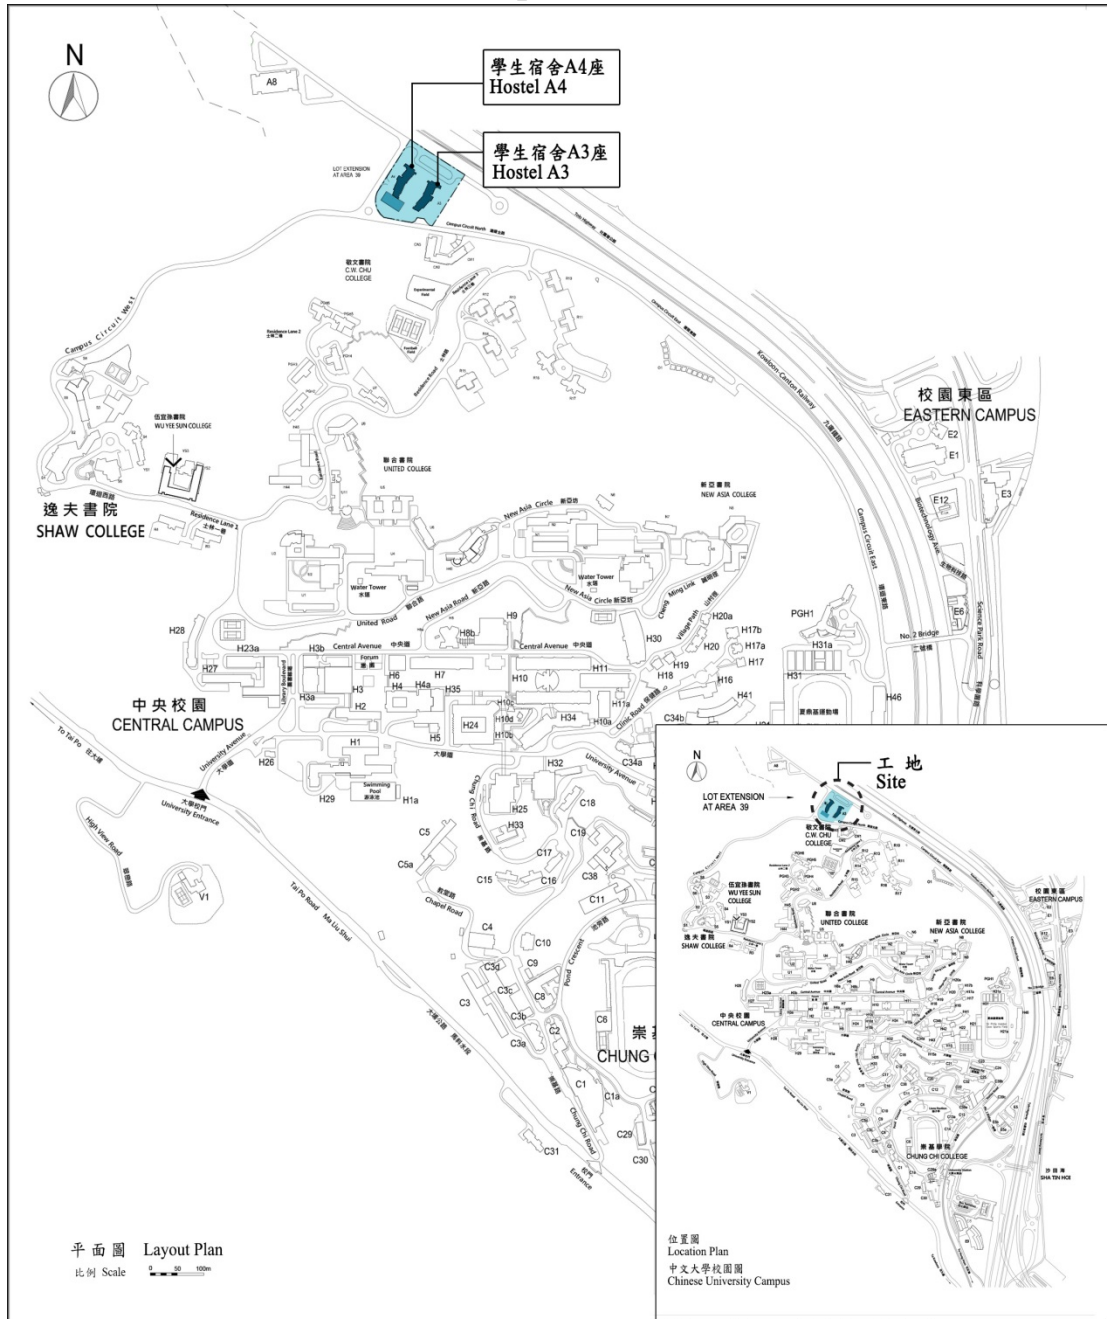

Site plan 工地平面圖

The Chinese University of Hong Kong
Student hostels on northern campus (Blocks A3 and A4)
香港中文大學校園北陲學生宿舍(A3 及 A4 座)

Site plan 工地平面圖

**The Chinese University of Hong Kong
Student hostels on northern campus (Blocks A3 and A4)
香港中文大學校園北陲學生宿舍(A3及A4座)**