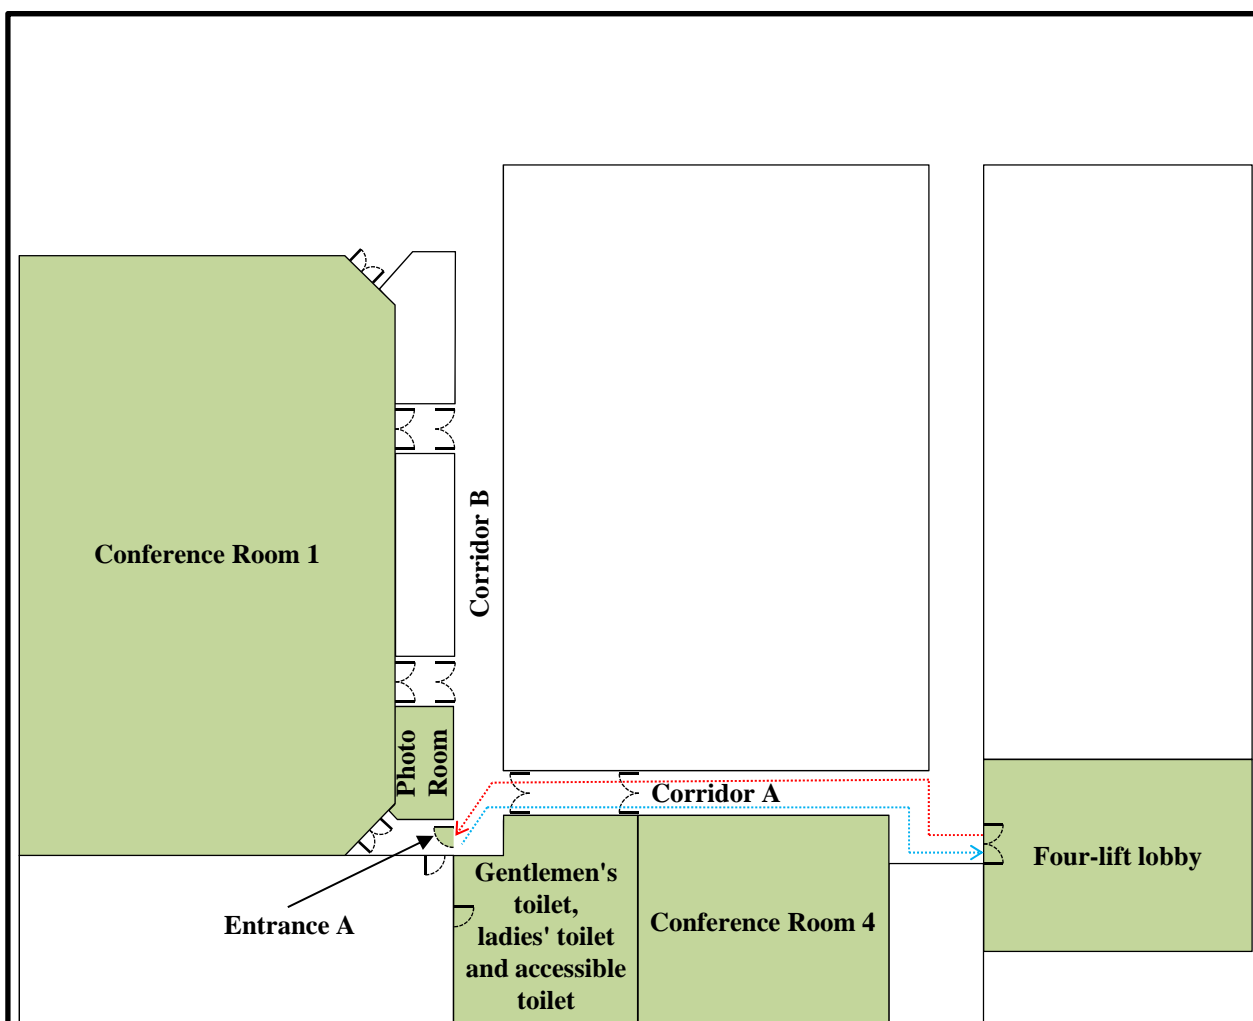

Locations on the second floor of the Legislative Council Complex relevant to the alleged incident related to the censure motion*

Remarks

- * The simplified map is not to scale.
- The route of Hon HUI Chi-fung and Ms LEUNG Ngok-size running from the four-lift lobby to Entrance A between 9:42:34 am and 9:42:42 am on 24 April 2018.
- The route of Hon HUI Chi-fung walking from Entrance A to four-lift lobby at around 9:58:01 am on 24 April 2018.