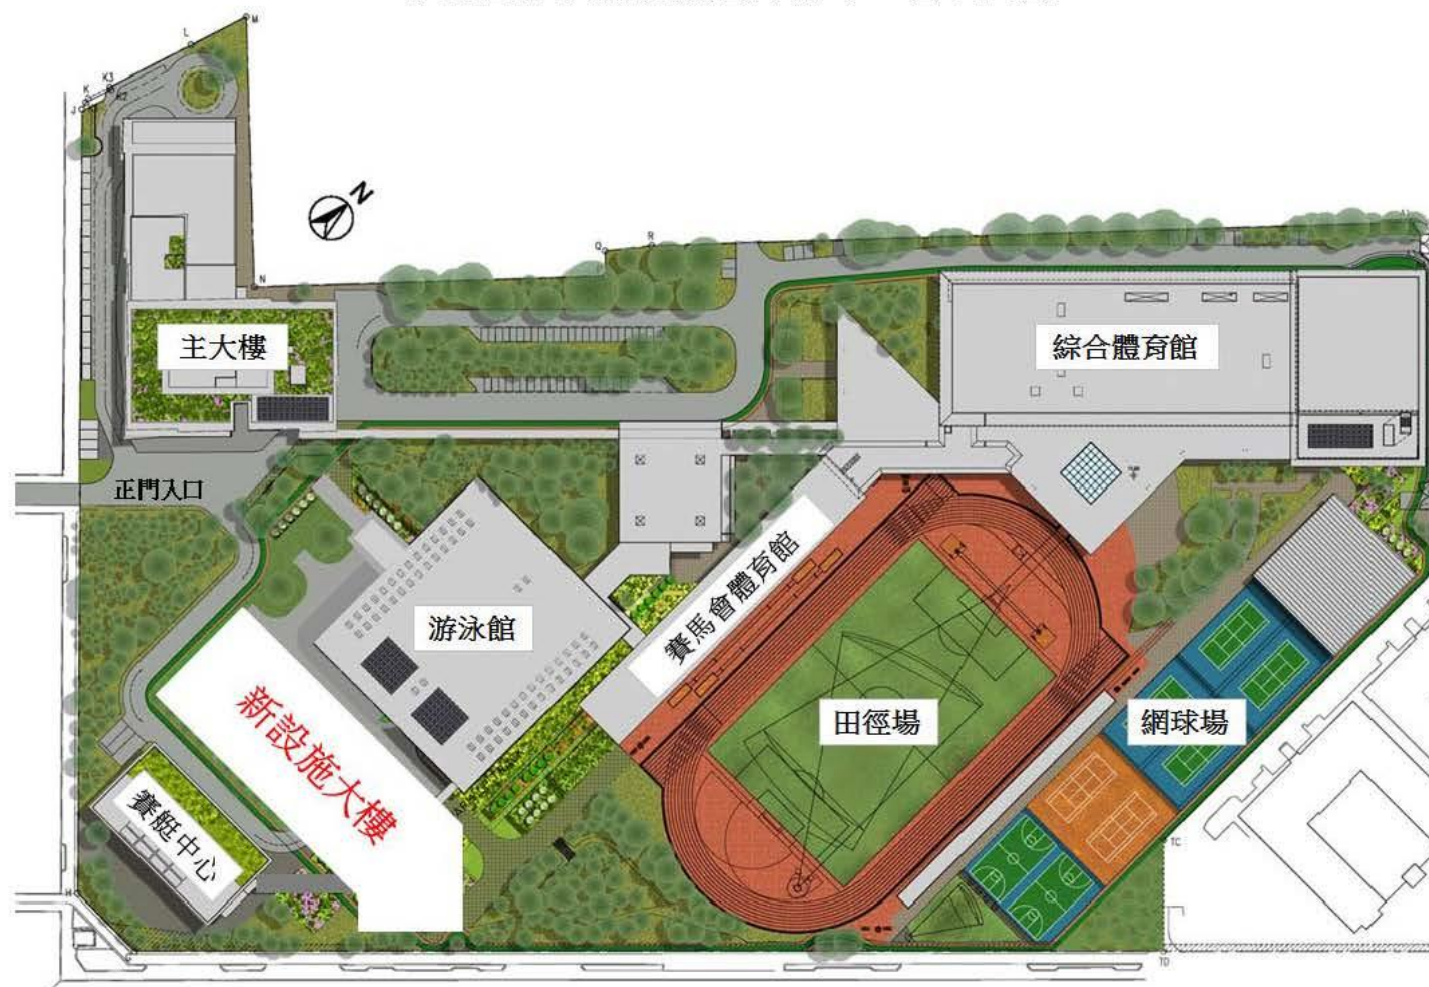

**HKSI**

激發潛能 · 突破界限

INSPIRE · TRAIN · EXCEL

香港體育學院新設施大樓的工地平面圖

# Proposed Massing

- MULTI-PURPOSE SPORTS HALL
- SCIENTIFIC CONDITIONING CENTER
- SPORTS RESIDENCE
- OFFICE
- INDOOR TRAINING VENUE
- SPORTS BIOMECHANICS CENTER
- SPORTSMEDICINE CENTER
- SPORTS NUTRITION & MONITORING CENTER
- VERTICAL CIRCULATION
- B.O.H.