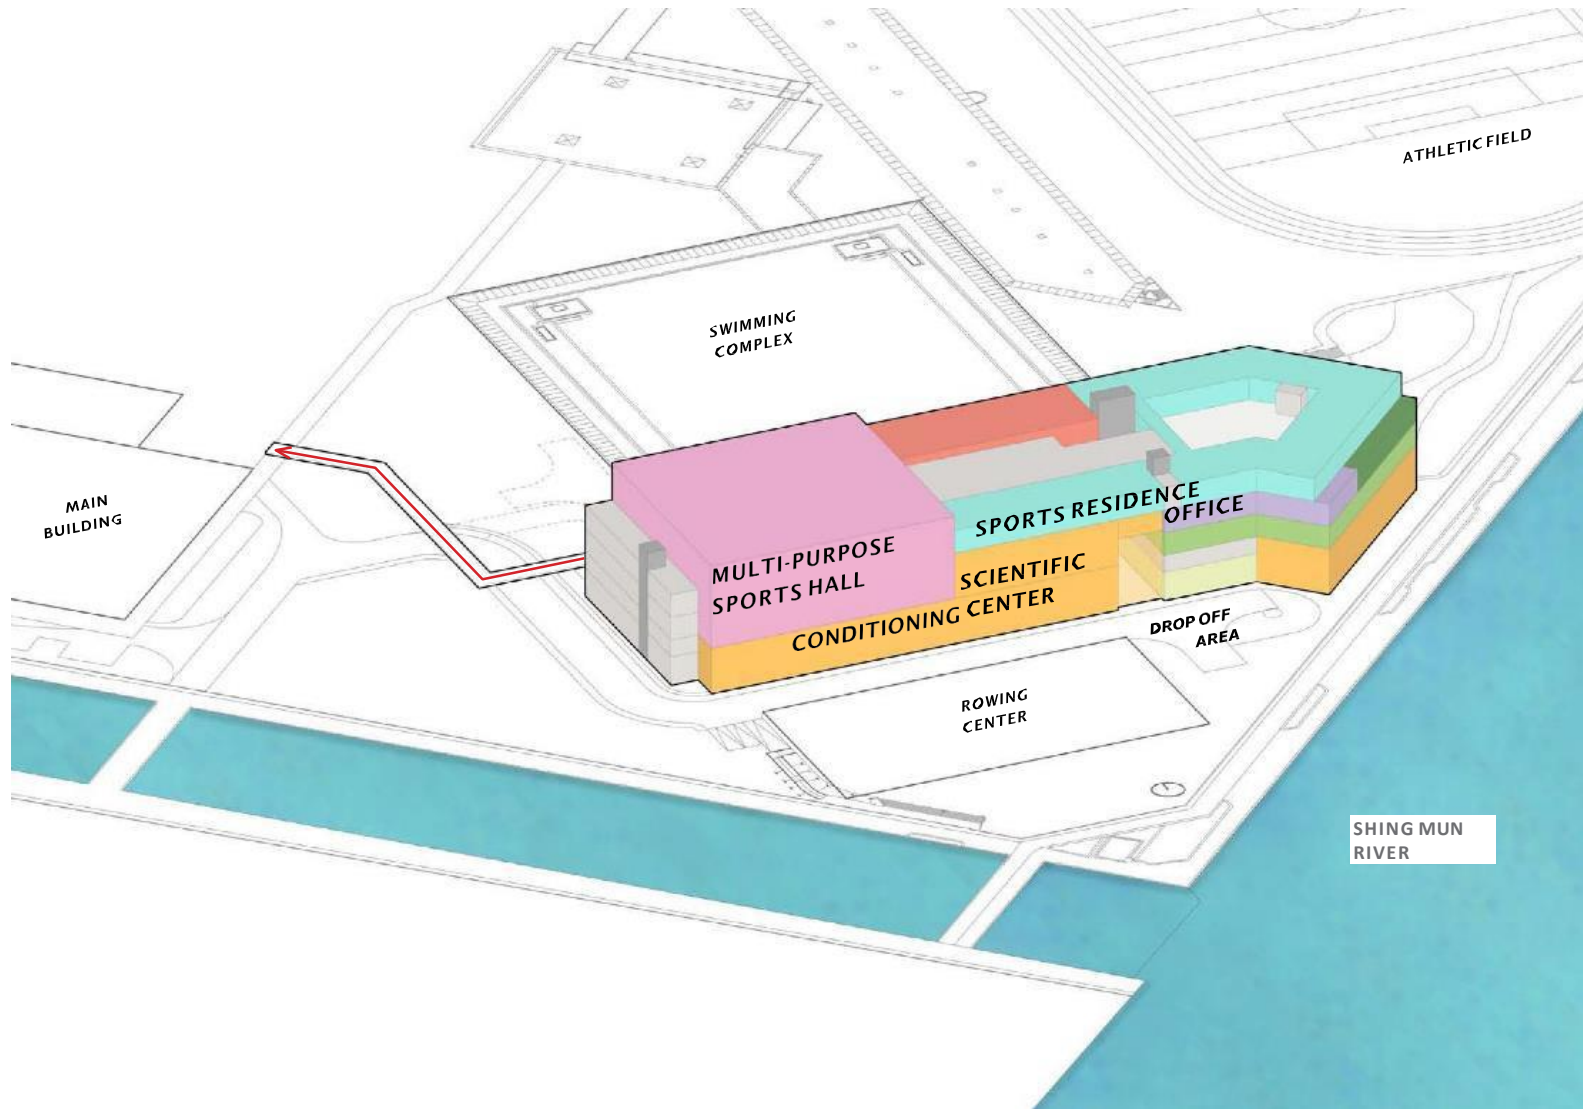

**HKSI**

激發潛能 · 突破界限

INSPIRE · TRAIN · EXCEL

香港體育學院新設施大樓的工地平面圖

# Proposed Massing

- MULTI-PURPOSE SPORTS HALL
- SCIENTIFIC CONDITIONING CENTER
- SPORTS RESIDENCE
- OFFICE
- INDOOR TRAINING VENUE
- SPORTS BIOMECHANICS CENTER
- SPORTSMEDICINE CENTER
- SPORTS NUTRITION & MONITORING CENTER
- VERTICAL CIRCULATION
- B.O.H.

HONG KONG SPORTS INSTITUTE

OPEN DAY

**HKSI**

激發潛能 · 突破界限

INSPIRE · TRAIN · EXCEL